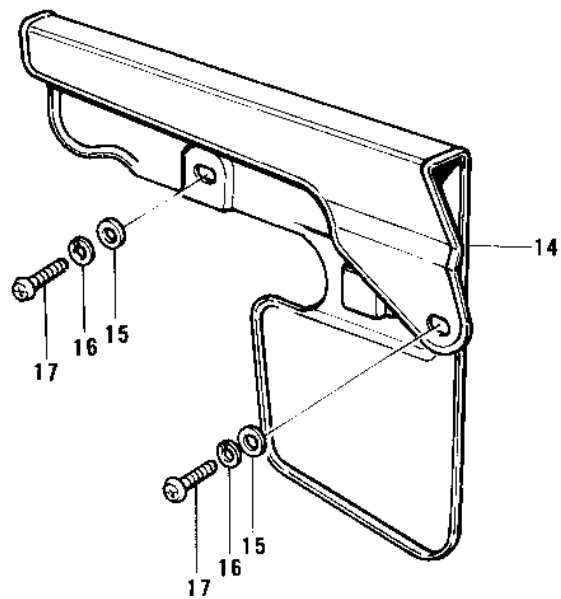

1975 MC1M-A

PARTS DIAGRAM

SEAT/CHAIN COVER (MC1-A/B)

1975 MC1M-A

PARTS LIST

SEAT/CHAIN COVER (MC1-A/B)

ITEM NAME	PART NUMBER	QUANTITY
SEAT-ASSY (Ref # 1)	53001-1018	
BRACKET,SEAT (Ref # 2)	53032-004	
WASHER PLAIN 6MM (Ref # 3)	410B0600	
WASHER SPRING 6MM (Ref # 4)	461F0600	
SCREW PAN HEAD 6X12 (Ref # 5)	220B0612	
DAMPER RUBBER (Ref # 6)	92075-099	
SPRING,SEAT HOOK (Ref # 7)	53012-012	
SPRING,HOOK (Ref # 8)	53012-013	
HOOK,L.H SEAT (Ref # 9)	53008-031	
HOOK,R.H SEAT (Ref # 10)	53008-032	
PIN DUAL SEAT PIVOT (Ref # 11)	53011-001	
COTTER PIN (Ref # 12)	92041-003	
BAND,TOOL (Ref # 13)	92072-066	
CASE-CHAIN (Ref # 14)	36014-1024	
WASHER PLAIN 6MM (Ref # 15)	411B0600	
WASHER SPRING 6MM (Ref # 16)	461F0600	
SCREW PAN HEAD 6X12 (Ref # 17)	220B0612	