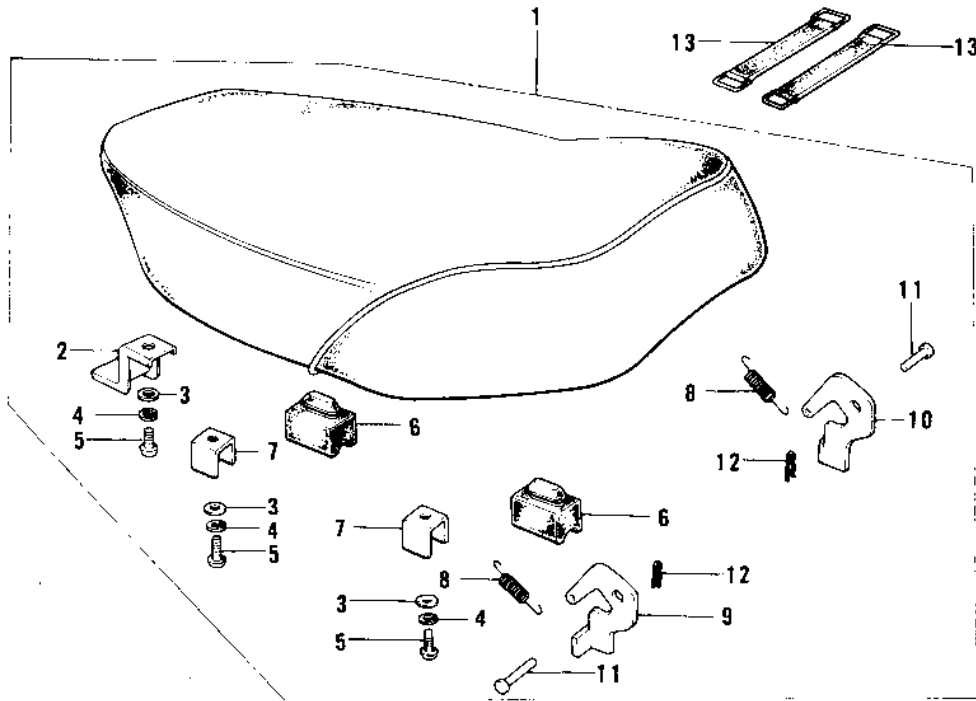

1975 MC1M-A

PARTS DIAGRAM

SEAT/CHAIN COVER (MC1-A/B)

1975 MC1M-A

PARTS LIST

SEAT/CHAIN COVER (MC1-A/B)

ITEM NAME	PART NUMBER	QUANTITY
SEAT-ASSY (Ref # 1)	53001-1018	
BRACKET,SEAT (Ref # 2)	53032-004	
WASHER PLAIN 6MM (Ref # 3)	410B0600	
WASHER SPRING 6MM (Ref # 4)	461F0600	
SCREW PAN HEAD 6X12 (Ref # 5)	220B0612	
DAMPER RUBBER (Ref # 6)	92075-099	
SPRING,SEAT HOOK (Ref # 7)	53012-012	
SPRING,HOOK (Ref # 8)	53012-013	
HOOK,L.H SEAT (Ref # 9)	53008-031	
HOOK,R.H SEAT (Ref # 10)	53008-032	
PIN DUAL SEAT PIVOT (Ref # 11)	53011-001	
COTTER PIN (Ref # 12)	92041-003	
BAND,TOOL (Ref # 13)	92072-066	
CASE-CHAIN (Ref # 14)	36014-1024	
WASHER PLAIN 6MM (Ref # 15)	411B0600	
WASHER SPRING 6MM (Ref # 16)	461F0600	
SCREW PAN HEAD 6X12 (Ref # 17)	220B0612	