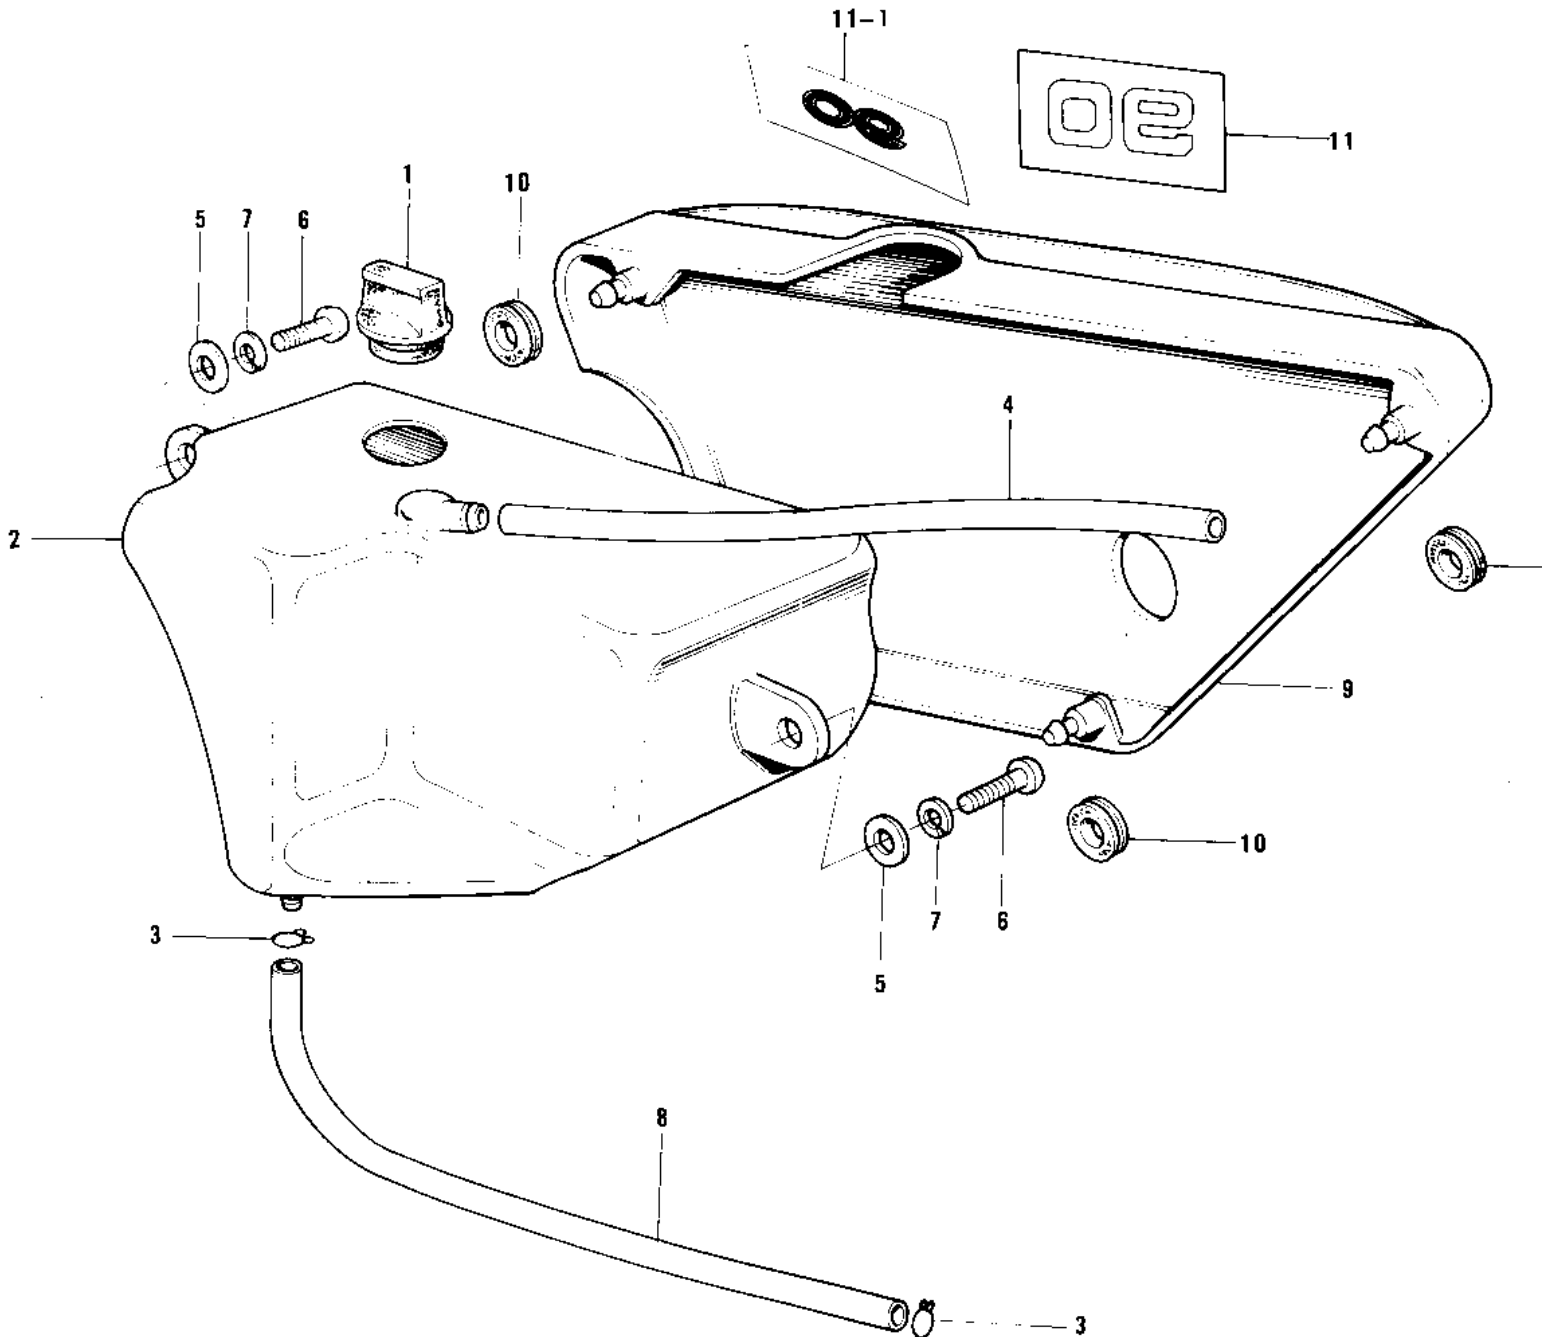

1973 Midi-Bike

PARTS DIAGRAM

SIDE COVER/OIL TANK ('73-'75 MC1/MC1-A/M)

1973 Midi-Bike

PARTS LIST

SIDE COVER/OIL TANK ('73-'75 MC1/MC1-A/M)

ITEM NAME

PART NUMBER

QUANTITY
