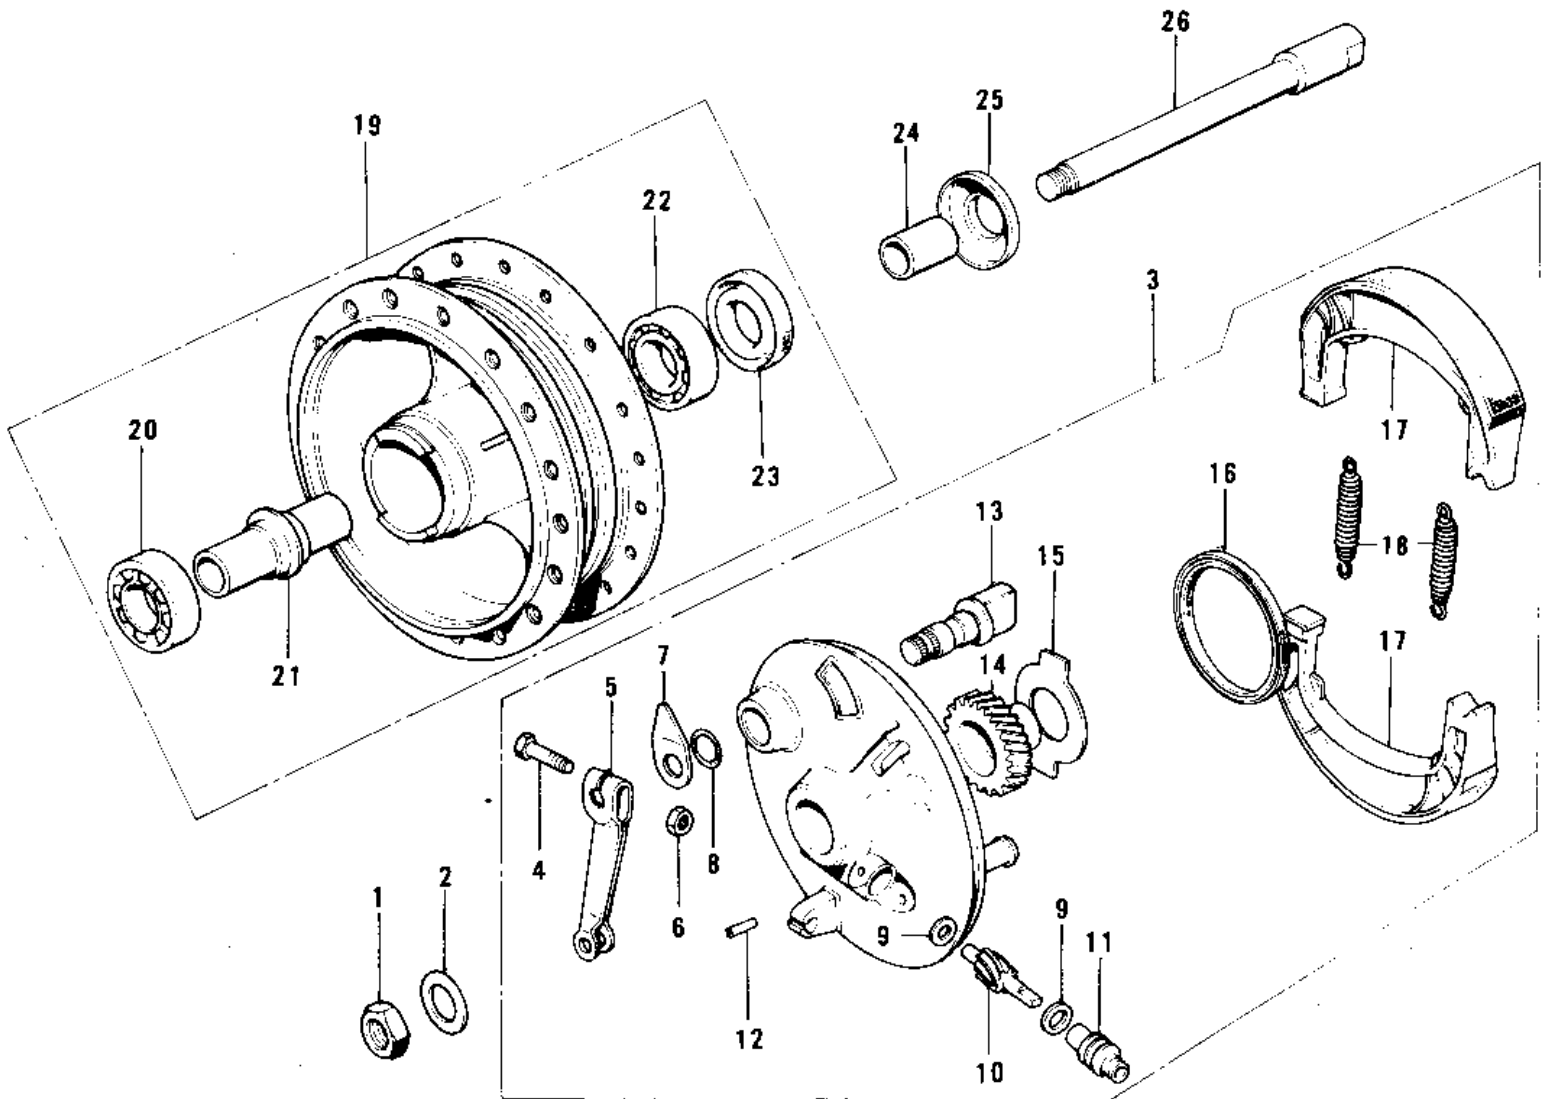

1973 Midi-Bike

PARTS DIAGRAM

FRONT HUB/BRAKE (MC1-A/B)

1973 Midi-Bike

PARTS LIST

FRONT HUB/BRAKE (MC1-A/B)

ITEM NAME	PART NUMBER	QUANTITY
NUT 10MM (Ref # 1)	42045-005	1
WASHER PLAIN 10MM (Ref # 2)	411B1000	2
PANEL-ASY,FR BRK BUFF (Ref # 3)	41035-058-80	1
BOLT-UPSET (Ref # 4)	112G0630	1
LEVER FRONT BRAKE CAM (Ref # 5)	41053-005	1
NUT,6MM (Ref # 6)	41072-007	1
INDICATOR,FR BK SHOE (Ref # 7)	41085-013	1
"0" RING,11MM (Ref # 8)	92055-004	1
WASHER THRST SPD PINI (Ref # 9)	41063-001	2
PINION-SPEEDOMETER (Ref # 10)	41060-014	1
BUSH,SPEEDMETER CABLE (Ref # 11)	41062-005	1
PIN,SPRING (Ref # 12)	41082-001	1
CAM SHAFT-FRONT BRAKE (Ref # 13)	41050-018	1
GEAR,SPEEDOMETER (Ref # 14)	41060-1026	1
RECEIVER,SPEED GEAR (Ref # 15)	41064-010	1
OIL SEAL BRAKE PANEL (Ref # 16)	92050-002	1
SHOE-BRAKE (Ref # 17)	41048-1085	2
SHOE-BRAKE (Ref # 17)	41048-1085	2
SPRING,BRAKE SHOE (Ref # 18)	92081-1766	2
DRUM-ASSY,FR BRK (Ref # 19)	41034-1040	1
BEARING BALL #6300Z (Ref # 20)	601B6300Z	1
SPACER FRONT HUB (Ref # 21)	41039-002	1
BEARING BALL #6200 (Ref # 22)	601B6200	1
OIL SEAL,TC17317 (Ref # 23)	92050-063	1
COLLAR,FRONT AXLE (Ref # 24)	41069-026	1
DUST SHIELD FRNT DRUM (Ref # 25)	41042-002	1
AXLE-FRONT (Ref # 26)	41068-039	1