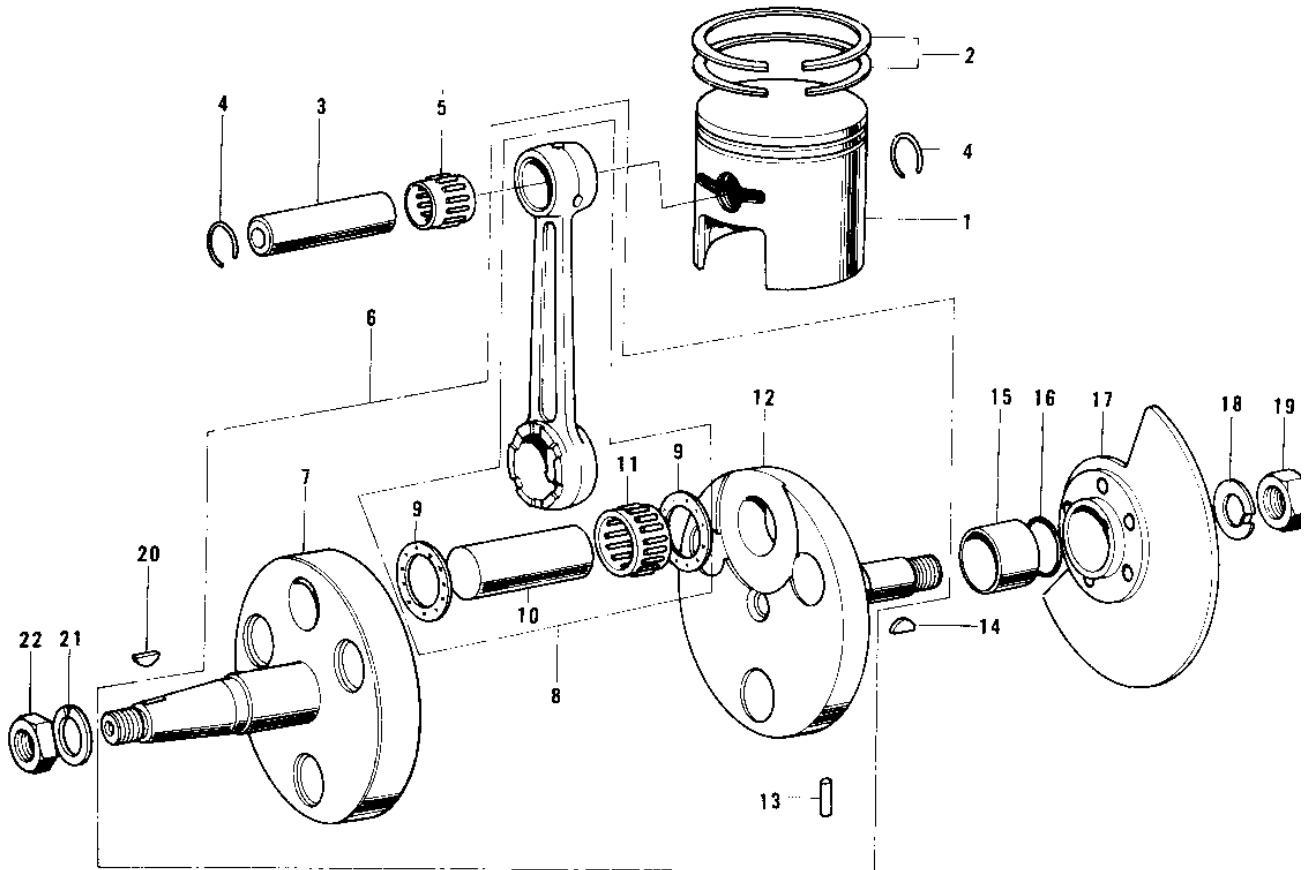

1975 MC1-B

PARTS DIAGRAM

CRANKSHAFT/PISTON/ROTARY VALVE ('73-'75)

1975 MC1-B

PARTS LIST

CRANKSHAFT/PISTON/ROTARY VALVE ('73-'75)

ITEM NAME

PART NUMBER

QUANTITY
