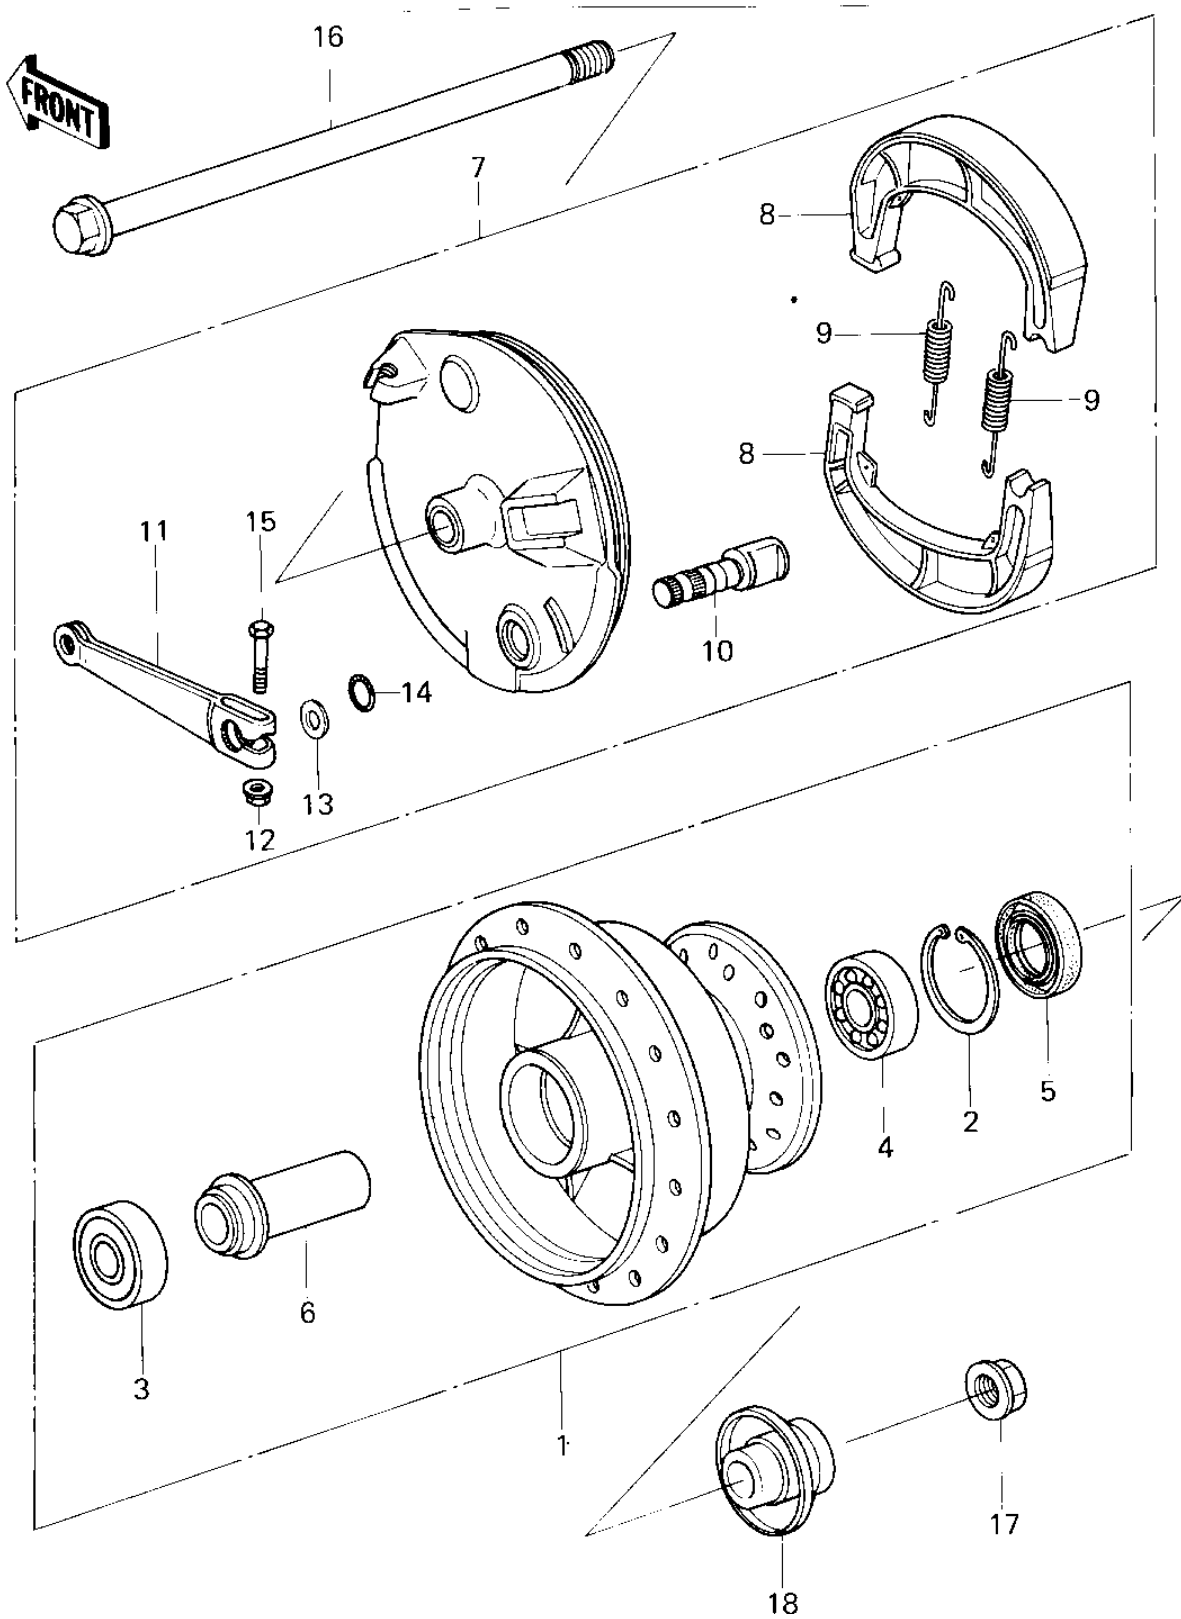

1981 KDX80

PARTS DIAGRAM FRONT HUB/BRAKE

1981 KDX80

PARTS LIST FRONT HUB/BRAKE

ITEM NAME

PART NUMBER

QUANTITY
