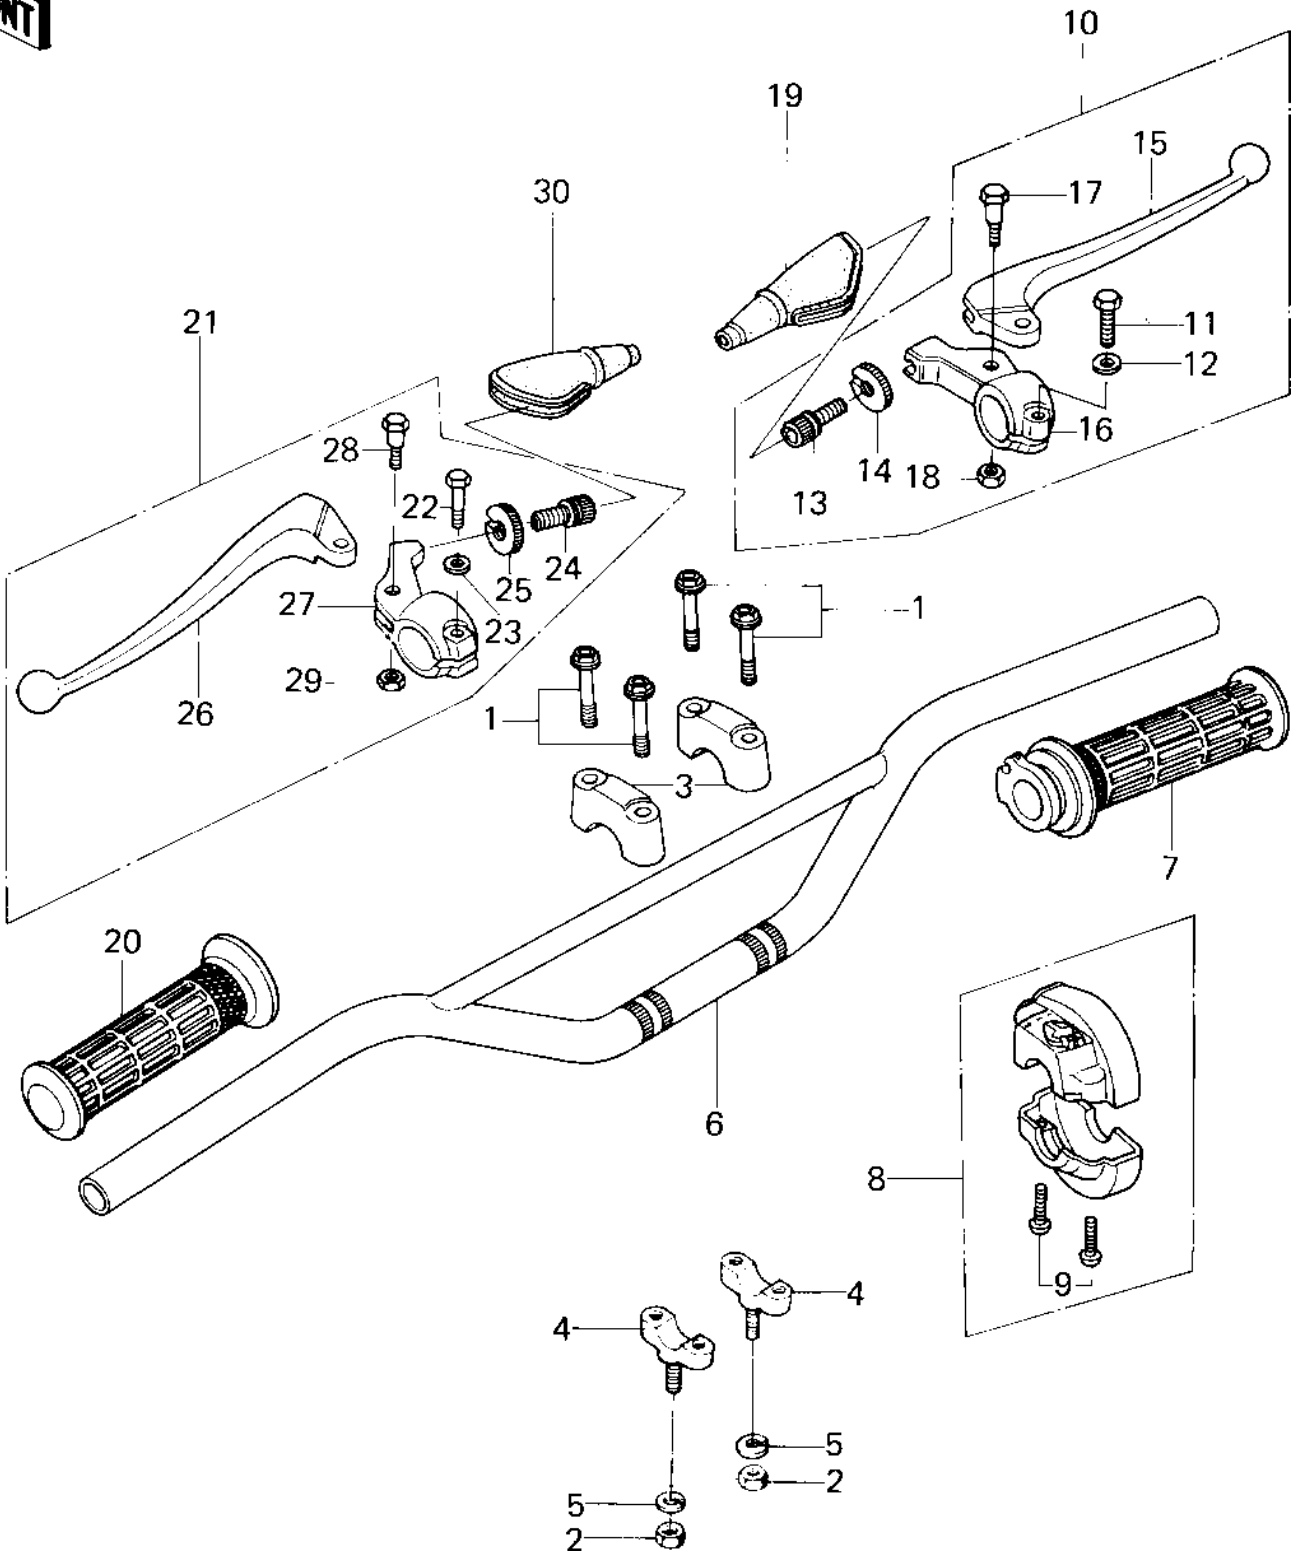

# 1981 KDX80

## PARTS DIAGRAM

## PARTS LIST HANDLEBAR

ITEM NAME	PART NUMBER	QUANTITY
BOLT,FLANGED,8X35 (Ref # 1)	130G0835	
NUT,10MM (Ref # 2)	314B1000	
HOLDER-HANDLEBAR (Ref # 3)	46012-008	
HOLDER,HANDLEBAR (Ref # 4)	46012-1002	
WASHER SPRING 10MM (Ref # 5)	461F1000	
HANDLEBAR,FLAT BLACK (Ref # 6)	46003-1053	
GRIP ASSY,THROTTLE (Ref # 7)	46019-1005	
HOUSING ASSY,CONT,R.H (Ref # 8)	46091-1041	
SCREW PAN HEAD 5X18 (Ref # 9)	220B0518	
LEVER ASSY,FRNT BRAKE (Ref # 10)	46021-025	
BOLT HEX HEAD 6X25 (Ref # 11)	110N0625	
WASHER,PLAIN,6MM (Ref # 12)	410D0600	
SCREW CABLE ADJUST (Ref # 13)	46055-003	
NUT-LOCK (Ref # 14)	46056-005	
LEVER FRONT BRAKE (Ref # 15)	46058-004	
HOLDER,FR LEVER,F.BLK (Ref # 16)	46060-011-21	
BOLT,HEX HEAD,5X22 (Ref # 17)	92007-046	
NUT-LOCK,5MM (Ref # 18)	92019-014	
BOOTS,LEVER HOLDER (Ref # 19)	49006-1017	
GRIP,L.H. (Ref # 20)	46075-1004	
LEVER ASSY,CLUTCH (Ref # 21)	46076-045	
BOLT HEX HEAD 6X25 (Ref # 22)	110N0625	
WASHER,PLAIN,6MM (Ref # 23)	410D0600	
SCREW CABLE ADJUST (Ref # 24)	46055-003	
NUT-LOCK (Ref # 25)	46056-005	
LEVER-CLUTCH (Ref # 26)	46092-015	
HOLDER,CL LEVER,F.BLK (Ref # 27)	46094-015-21	
BOLT,HEX HEAD,5X22 (Ref # 28)	92007-046	
NUT-LOCK,5MM (Ref # 29)	92019-014	