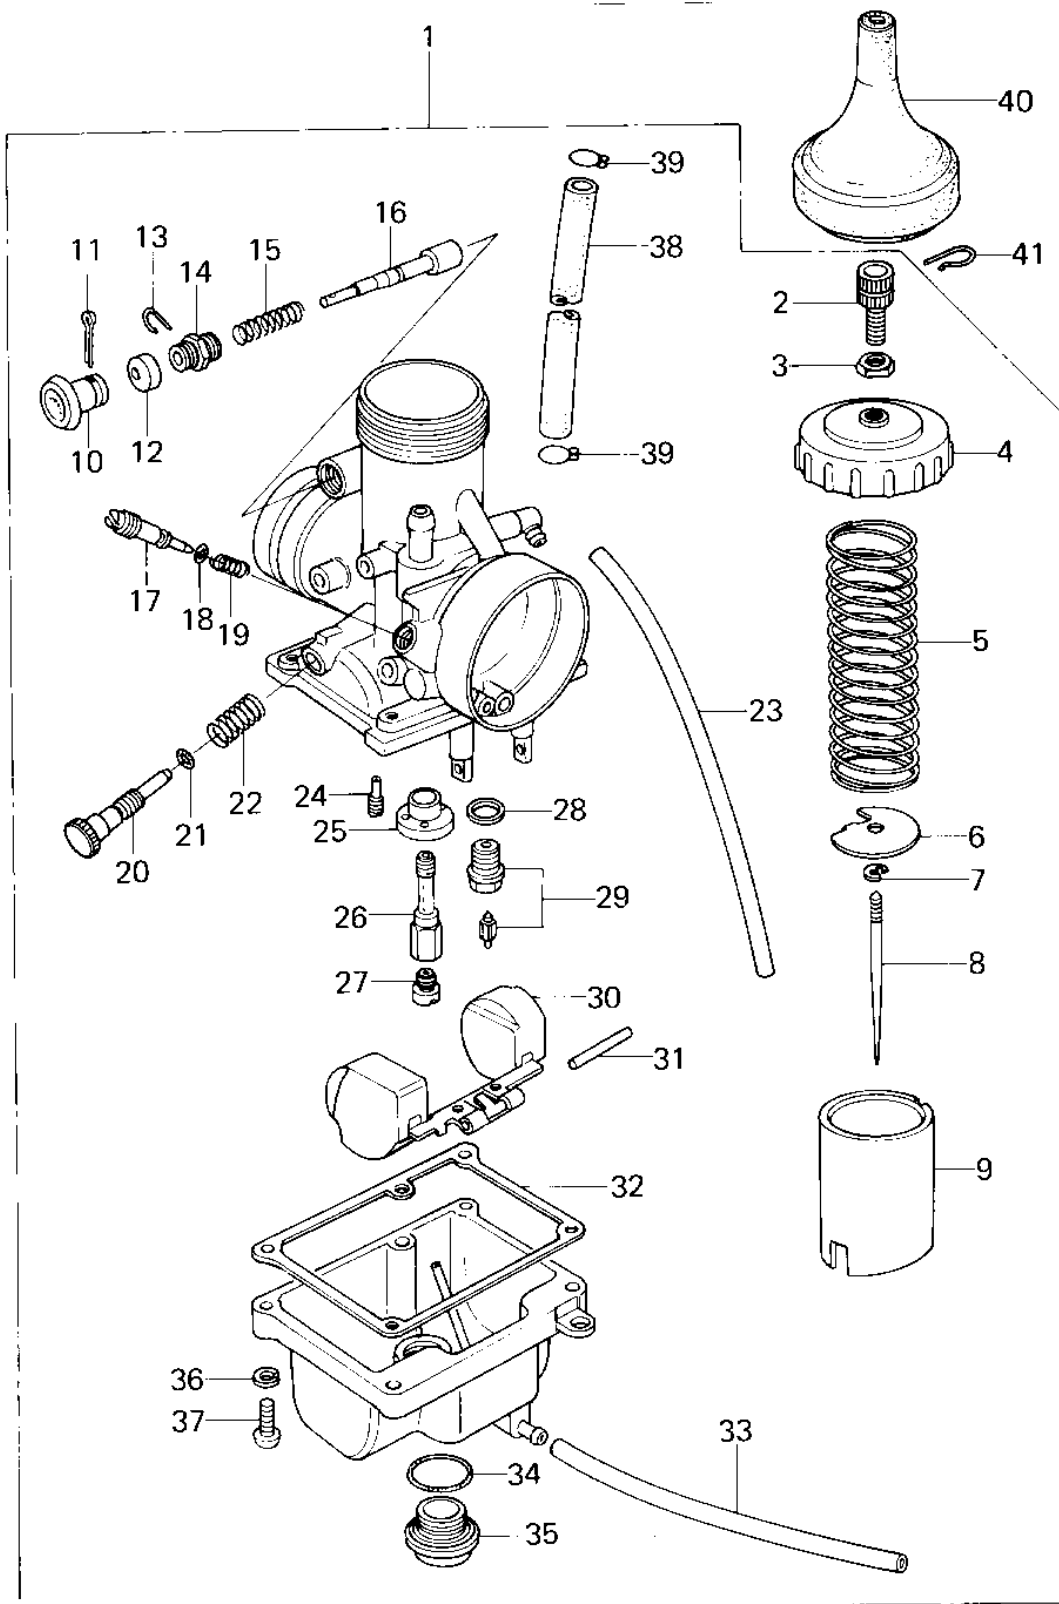

1981 KDX80

PARTS DIAGRAM

CARBURETOR 1/2

1981 KDX80

PARTS LIST

CARBURETOR 1/2

ITEM NAME	PART NUMBER	QUANTITY
CARBURETOR ASSY (Ref # 1)	16001-1207	
CABLE ADJUSTER (Ref # 2)	16002-011	
NUT-CABLE ADJUST LOCK (Ref # 3)	16003-006	
CAP,MIXING CHAMBER (Ref # 4)	16004-025	
SPRING,THROTTLE VALV (Ref # 5)	16006-023	
SPRING SEAT,THRTL VL (Ref # 6)	16007-023	
CIRCLIP (Ref # 7)	16008-010	
JET NEEDLE,5EJ25 (Ref # 8)	16009-1057	
VALVE,THROTTLE,C.A1.5 (Ref # 9)	16025-1028	
KNOB,STARTER PLUNGER (Ref # 10)	92077-1009	
PIN COTTER 1.6X15 (Ref # 11)	550D1615	
CAP,STARTER PLUNGER (Ref # 12)	16036-012	
CIRCLIP (Ref # 13)	92037-1077	
CAP,STARTER PLUNGER (Ref # 14)	16012-021	
SPRING,STARTER PLUNGR (Ref # 15)	16013-011	
PLUNGER ASSY,STARTER (Ref # 16)	16016-1004	
SCREW,PILOT AIR (Ref # 17)	16014-1013	
"O" RING (Ref # 18)	16038-022	
SPRING,AIR SCREW (Ref # 19)	92081-1153	
SCREW,THROTTLE ADJST (Ref # 20)	16021-1012	
"O" RING (Ref # 21)	92055-044	
SPRING,THROTTLE ADJST (Ref # 22)	92081-1152	
TUBE,3X5X300 (Ref # 23)	92059-1755	
PILOT JET,#30 (Ref # 24)	92064-1030	
HOLDER,NEEDLE JET (Ref # 25)	16065-1020	
NEEDLE JET,0-4 (Ref # 26)	16017-1054	
JET-MAIN NO 132.5R (Ref # 27)	92063-103	
JET-MAIN,#A127.5 (Ref # 27)	92063-1100	
MAIN JET NO 130R (Ref # 27)	92063-057	

1981 KDX80

PARTS LIST

CARBURETOR 1/2

ITEM NAME	PART NUMBER	QUANTITY
MAIN JET NO 135R (Ref # 27)	92063-104	
MAIN JET,#A137.5 (Ref # 27)	92063-1087	
WASHER FLOAT VLV SEAT (Ref # 28)	16029-004	
FLOAT VALVE ASSY,2.6 (Ref # 29)	16030-1004	
FLOAT (Ref # 30)	16031-1005	
FLOAT PIN (Ref # 31)	16032-003	
GASKET,FLOAT CHAMBER (Ref # 32)	11009-1147	
TUBE,3X5X300 (Ref # 33)	92059-1755	
"0" RING,MAIN JET COV (Ref # 34)	92055-1061	
COVER,MAIN JET (Ref # 35)	16049-1001	
WASHER SPRING 4MM (Ref # 36)	461F0400	
SCREW PAN HEAD 4X16 (Ref # 37)	220B0416	
TUBE,5.3X10.5X155 (Ref # 38)	92059-1080	
CLAMP-PIPE (Ref # 39)	92037-072	
BOOT,CARBURETOR (Ref # 40)	49006-1024	
CIRCLIP (Ref # 41)	92036-018	