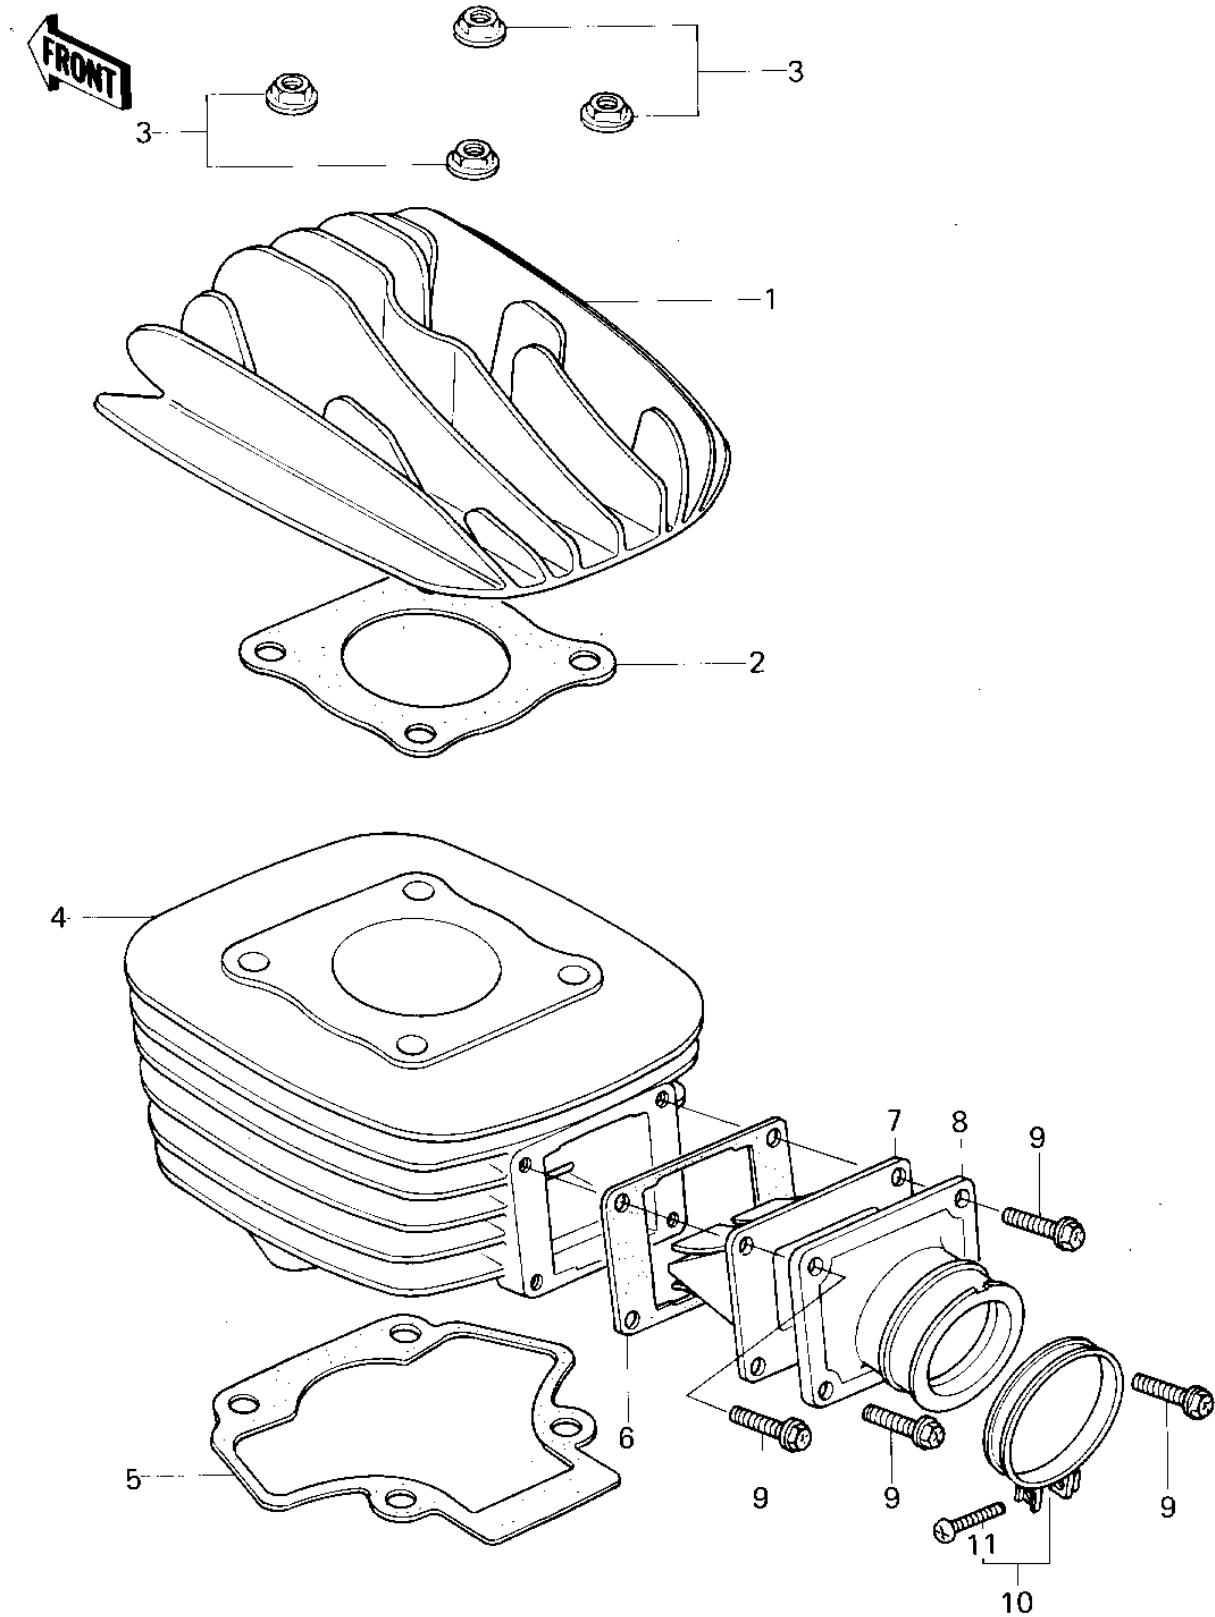

1981 KDX80

PARTS DIAGRAM

CYLINDER HEAD/CYLINDER/REED VALVE

1981 KDX80

PARTS LIST

CYLINDER HEAD/CYLINDER/REED VALVE

ITEM NAME	PART NUMBER	QUANTITY
HEAD,CYLINDER (Ref # 1)	11001-1032	
GASKET,HEAD,CYLINDER (Ref # 2)	11004-1013	
NUT,8M/M (Ref # 3)	92015-1014	
CYLINDER (Ref # 4)	11005-1071	
GASKET,CYLINDER BASE (Ref # 5)	11009-1153	
GASKET,REED VALVE (Ref # 6)	11009-1109	
VALVE ASSY,REED (Ref # 7)	12021-1005	
HOLDER,VALVE,REED (Ref # 8)	12023-1005	
BOLT,FLANGED,6X20 (Ref # 9)	130G0620	
CLAMP,CARBURETOR HLDR (Ref # 10)	92037-178	
SCREW-PAN-CROS,5X25 (Ref # 11)	220B0525	