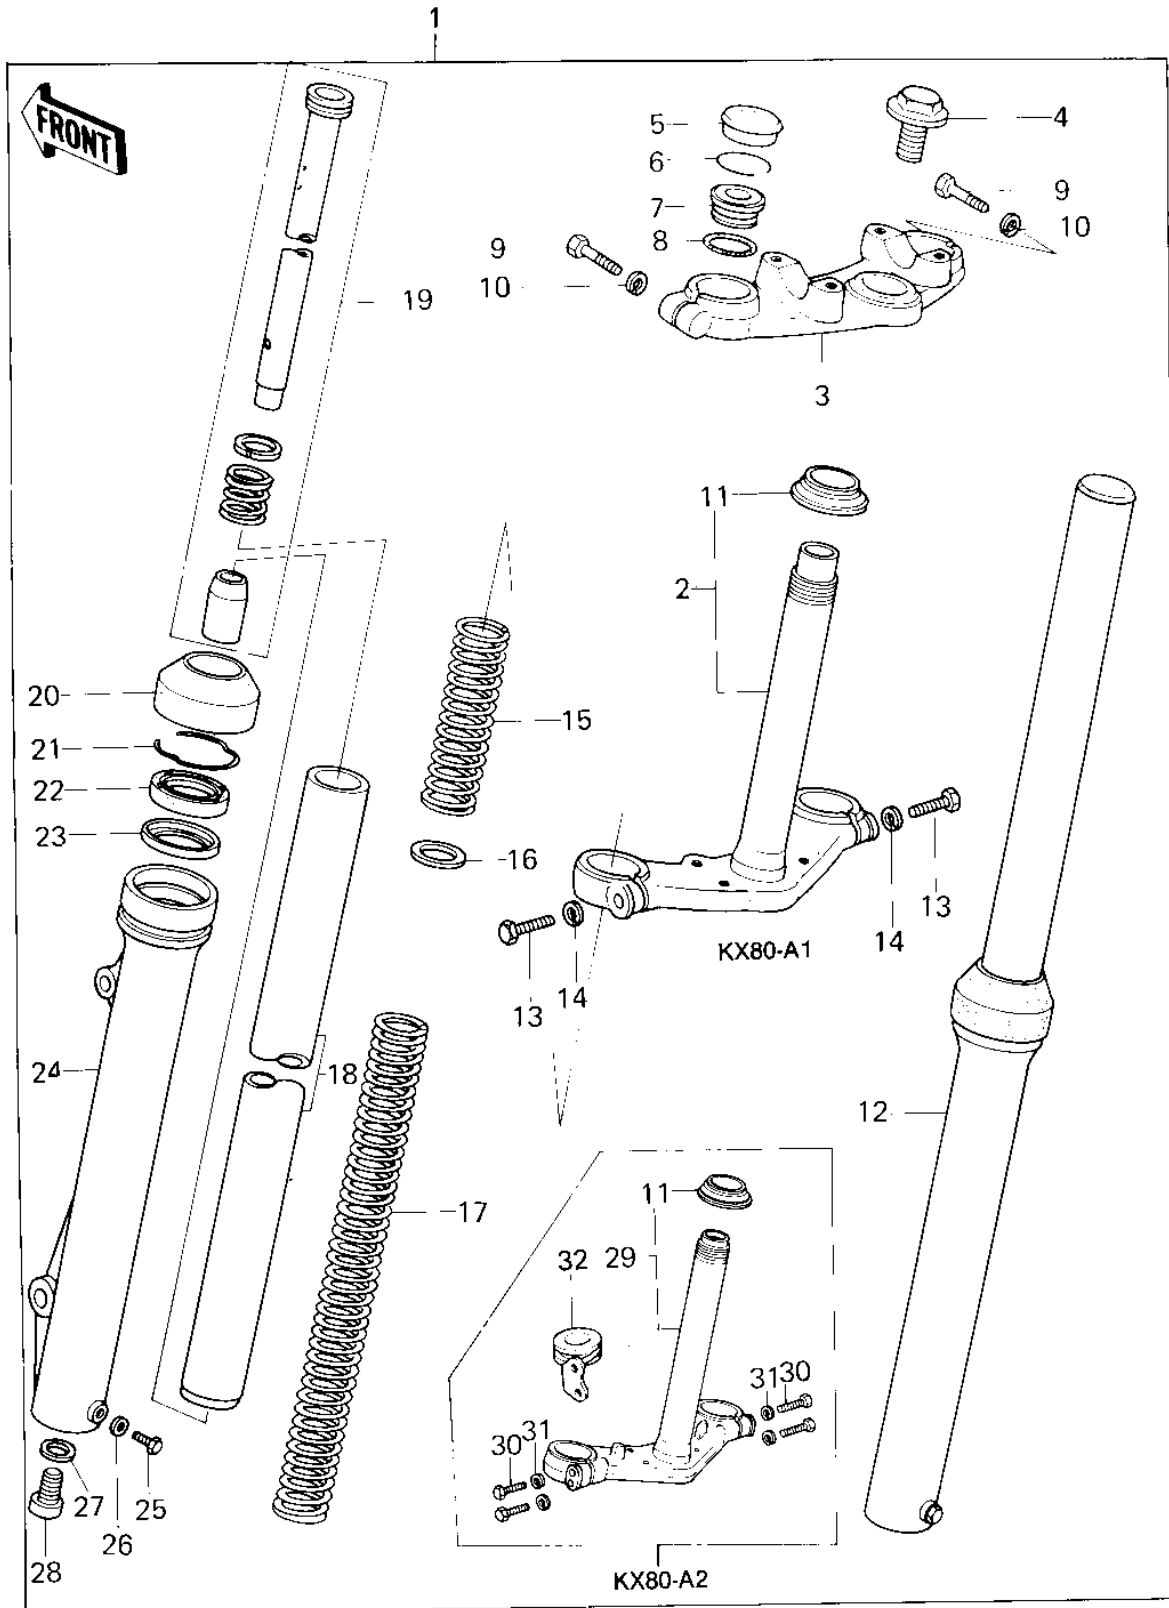

1979 KX80

PARTS DIAGRAM

FRONT FORK

1979 KX80

PARTS LIST FRONT FORK

ITEM NAME

PART NUMBER

QUANTITY
