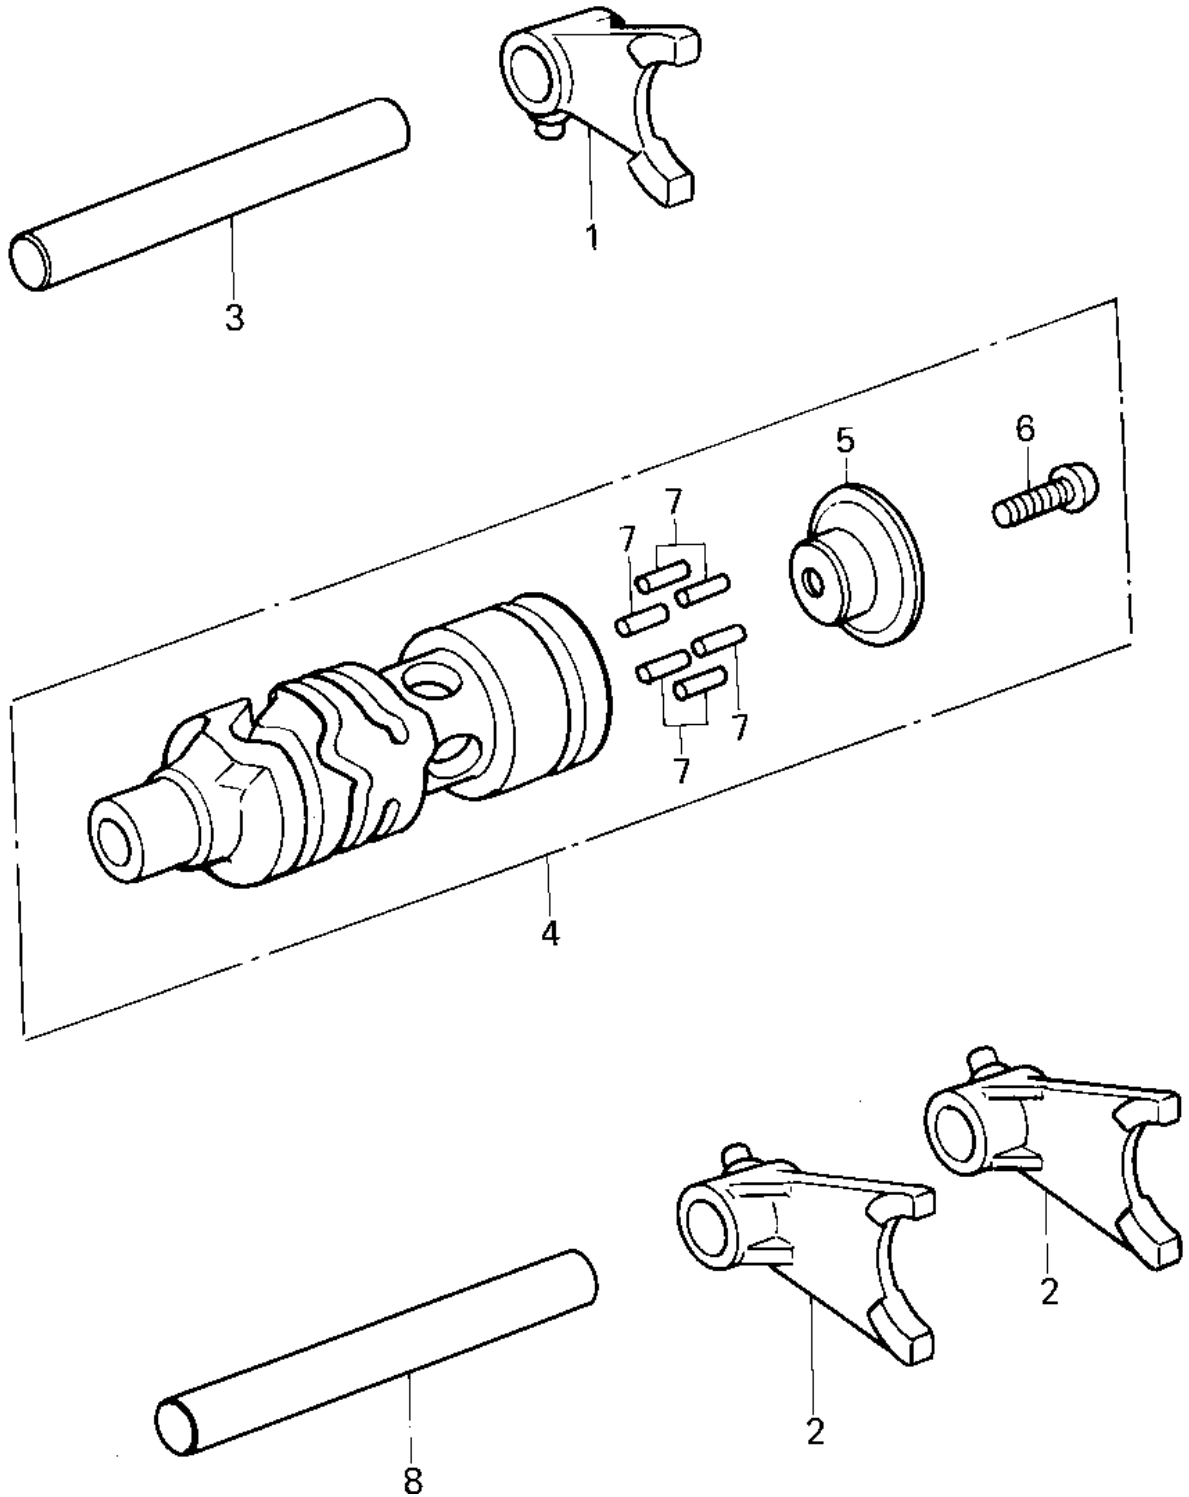

1979 KX80

PARTS DIAGRAM

GEAR CHANGE DRUM & FORKS

1979 KX80

PARTS LIST

GEAR CHANGE DRUM & FORKS

ITEM NAME

PART NUMBER

QUANTITY
