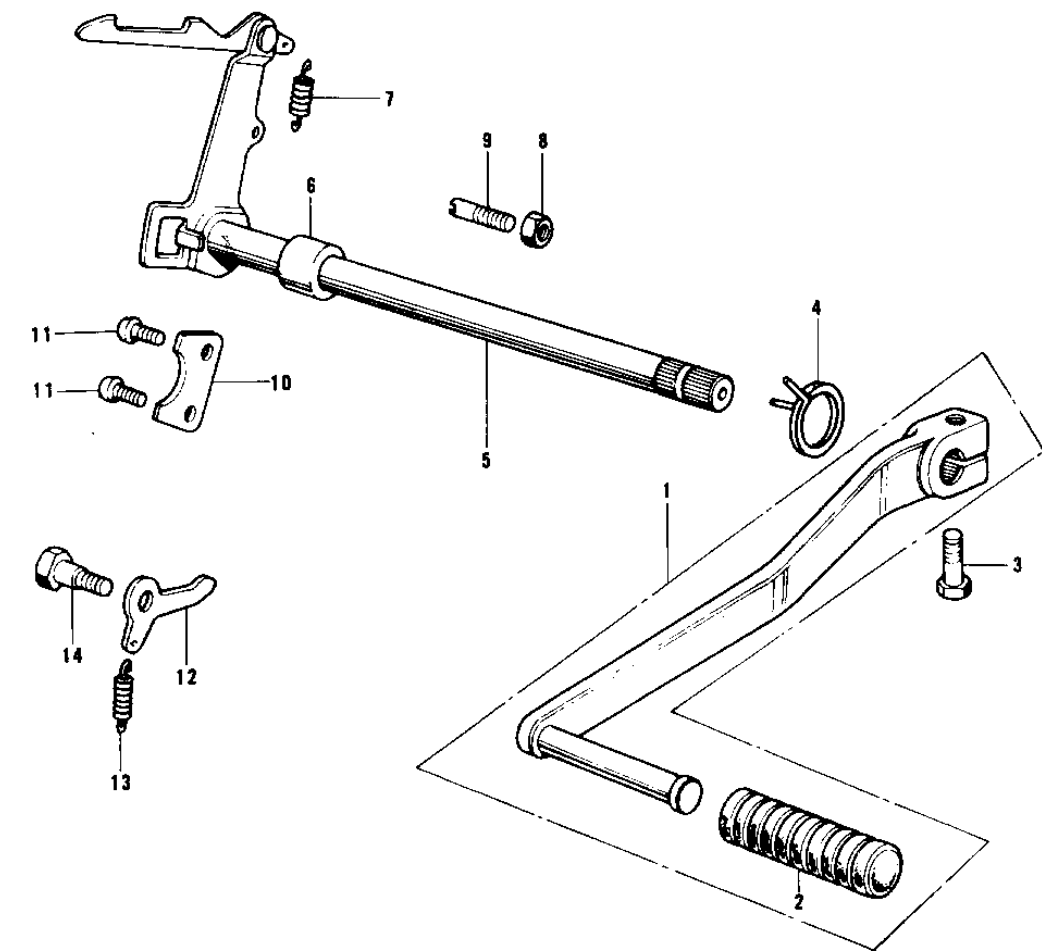

1976 KD80

PARTS DIAGRAM

GEAR CHANGE MECHANISM

1976 KD80

PARTS LIST

GEAR CHANGE MECHANISM

Kawasaki

Let the Good Times Roll®

ITEM NAME

PART NUMBER

QUANTITY
