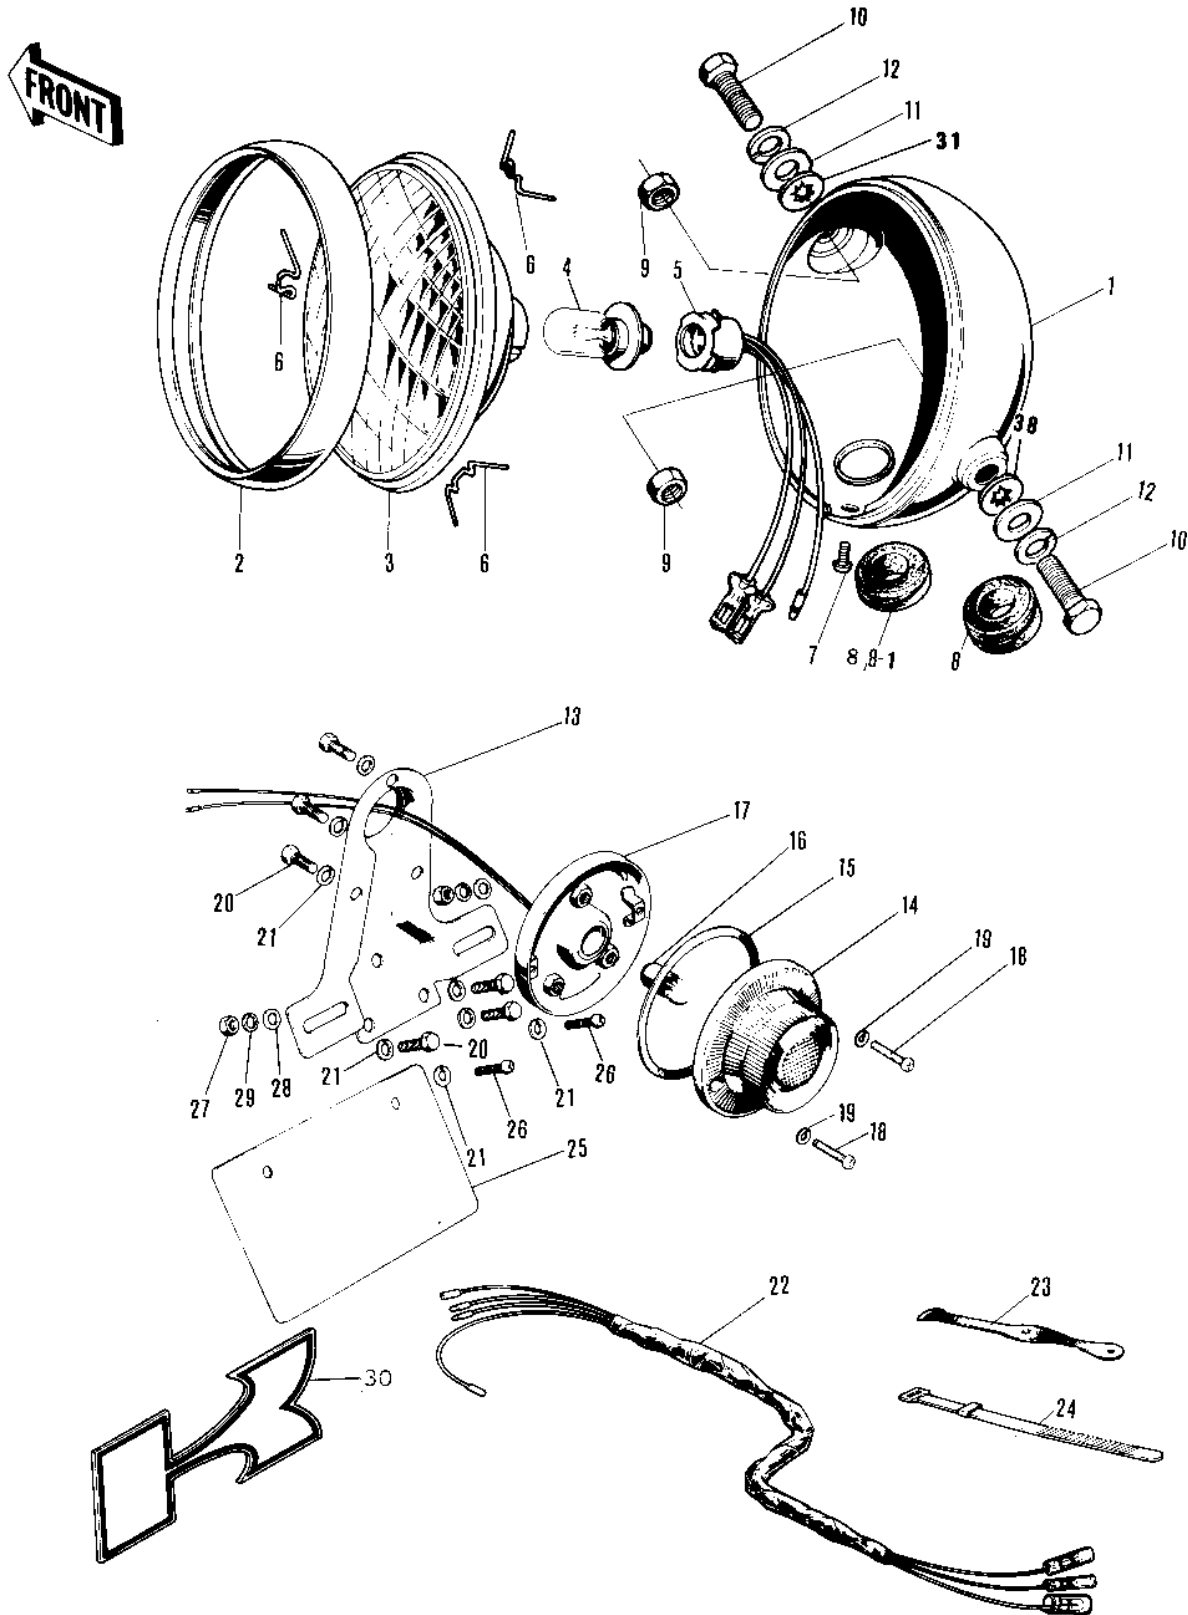

1975 MT1C

PARTS DIAGRAM

HEADLIGHT/TAILLIGHT/CHASSIS ELECTRICAL E

1975 MT1C

PARTS LIST

HEADLIGHT/TAILLIGHT/CHASSIS ELECTRICAL E

ITEM NAME

PART NUMBER

QUANTITY
