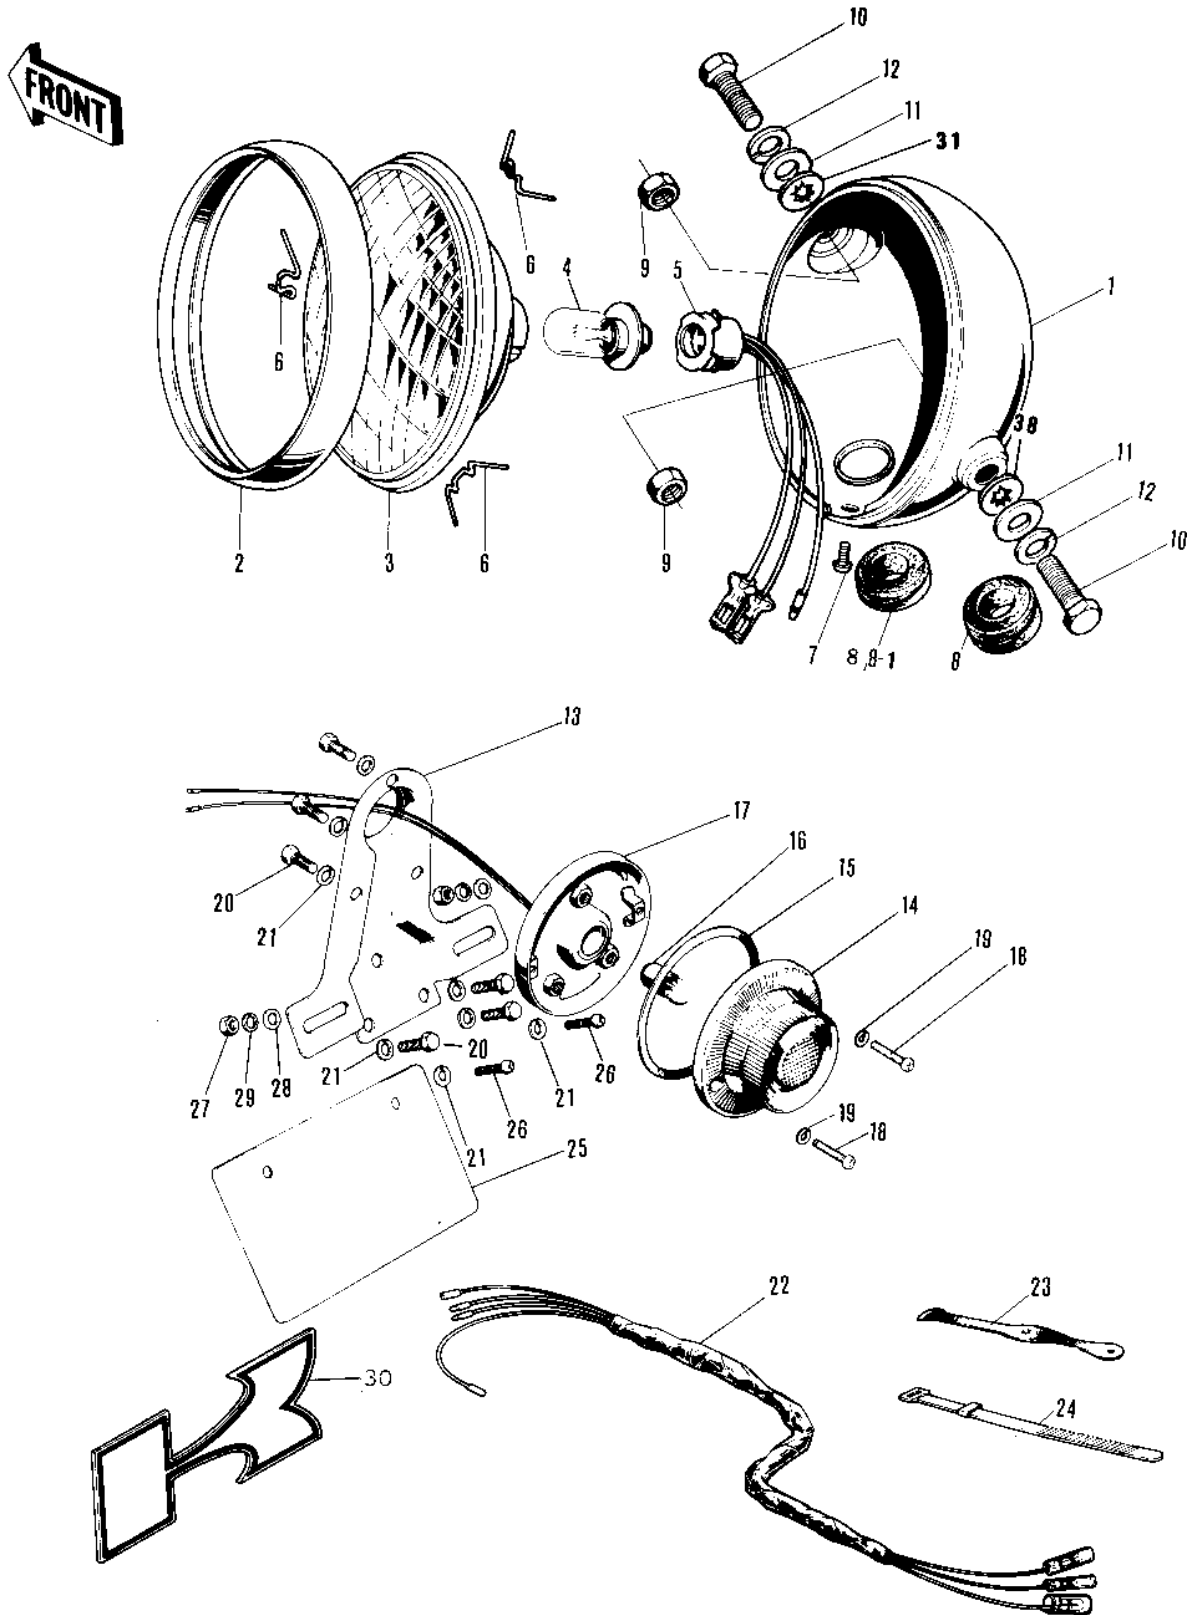

1978 KV75-A7

PARTS DIAGRAM

HEADLIGHT/TAILLIGHT/CHASSIS ELECTRICAL E

1978 KV75-A7

PARTS LIST

HEADLIGHT/TAILLIGHT/CHASSIS ELECTRICAL E

ITEM NAME

PART NUMBER

QUANTITY
