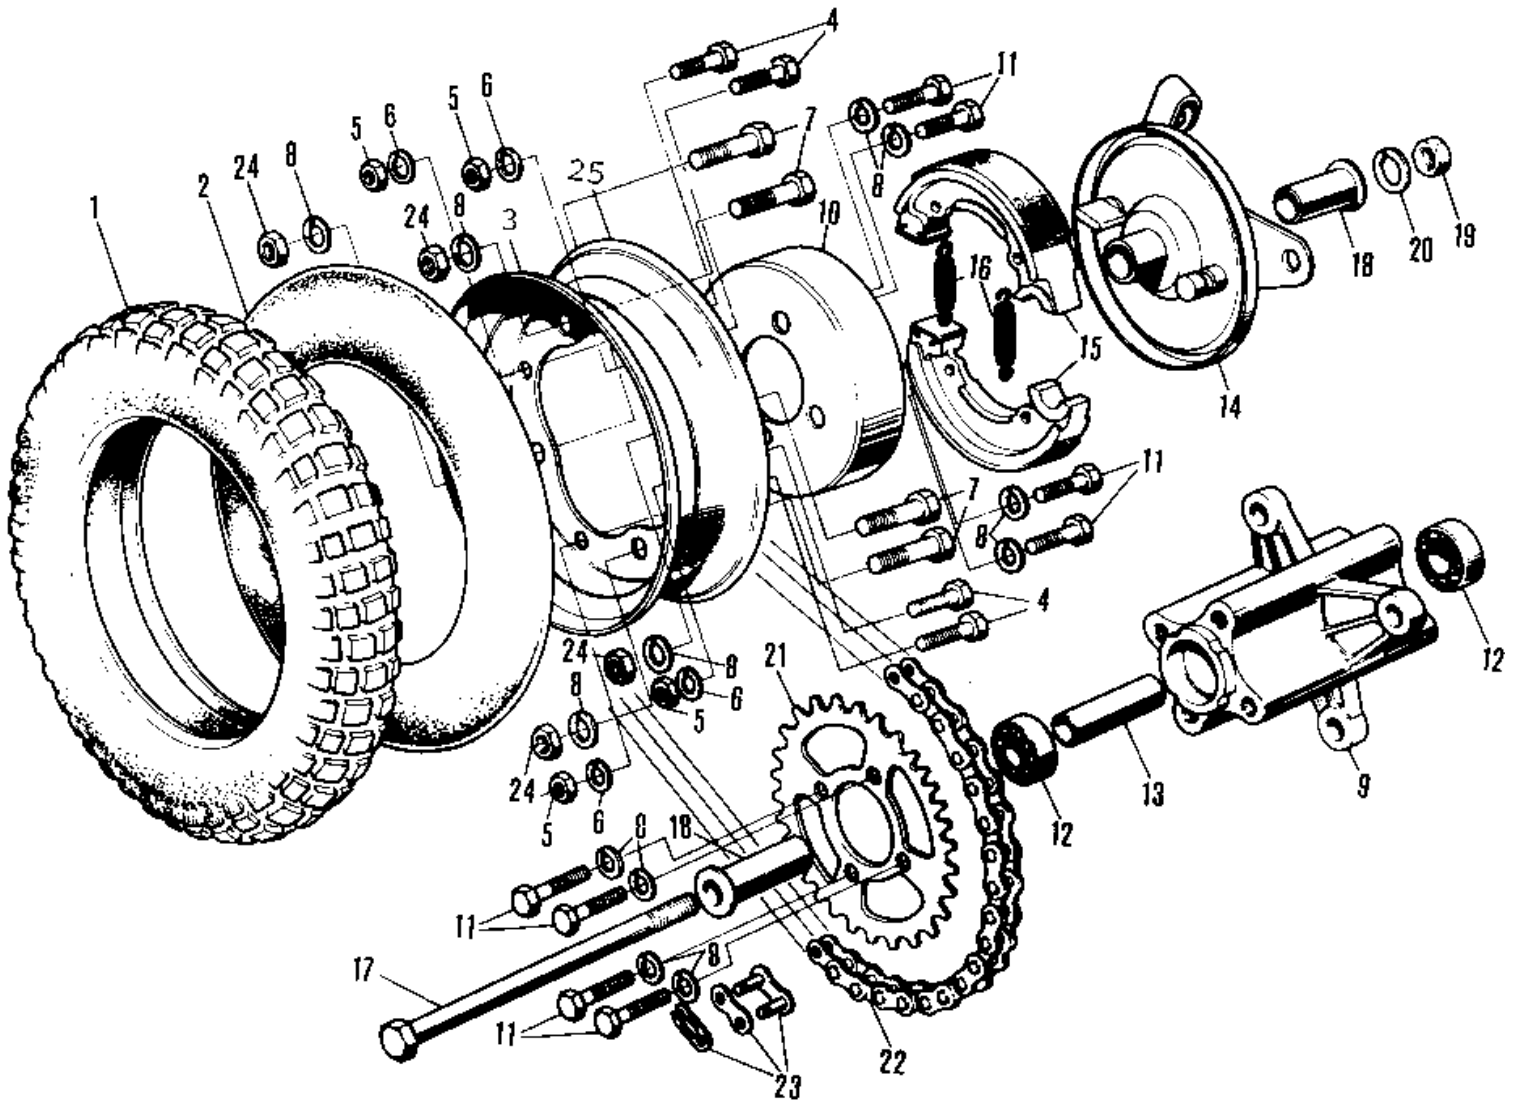

1978 KV75-A7

PARTS DIAGRAM

REAR WHEEL/TIRE/HUB/BRAKE/CHAIN ('76-'80)

1978 KV75-A7

PARTS LIST

REAR WHEEL/TIRE/HUB/BRAKE/CHAIN ('76-'80)

ITEM NAME

PART NUMBER

QUANTITY
