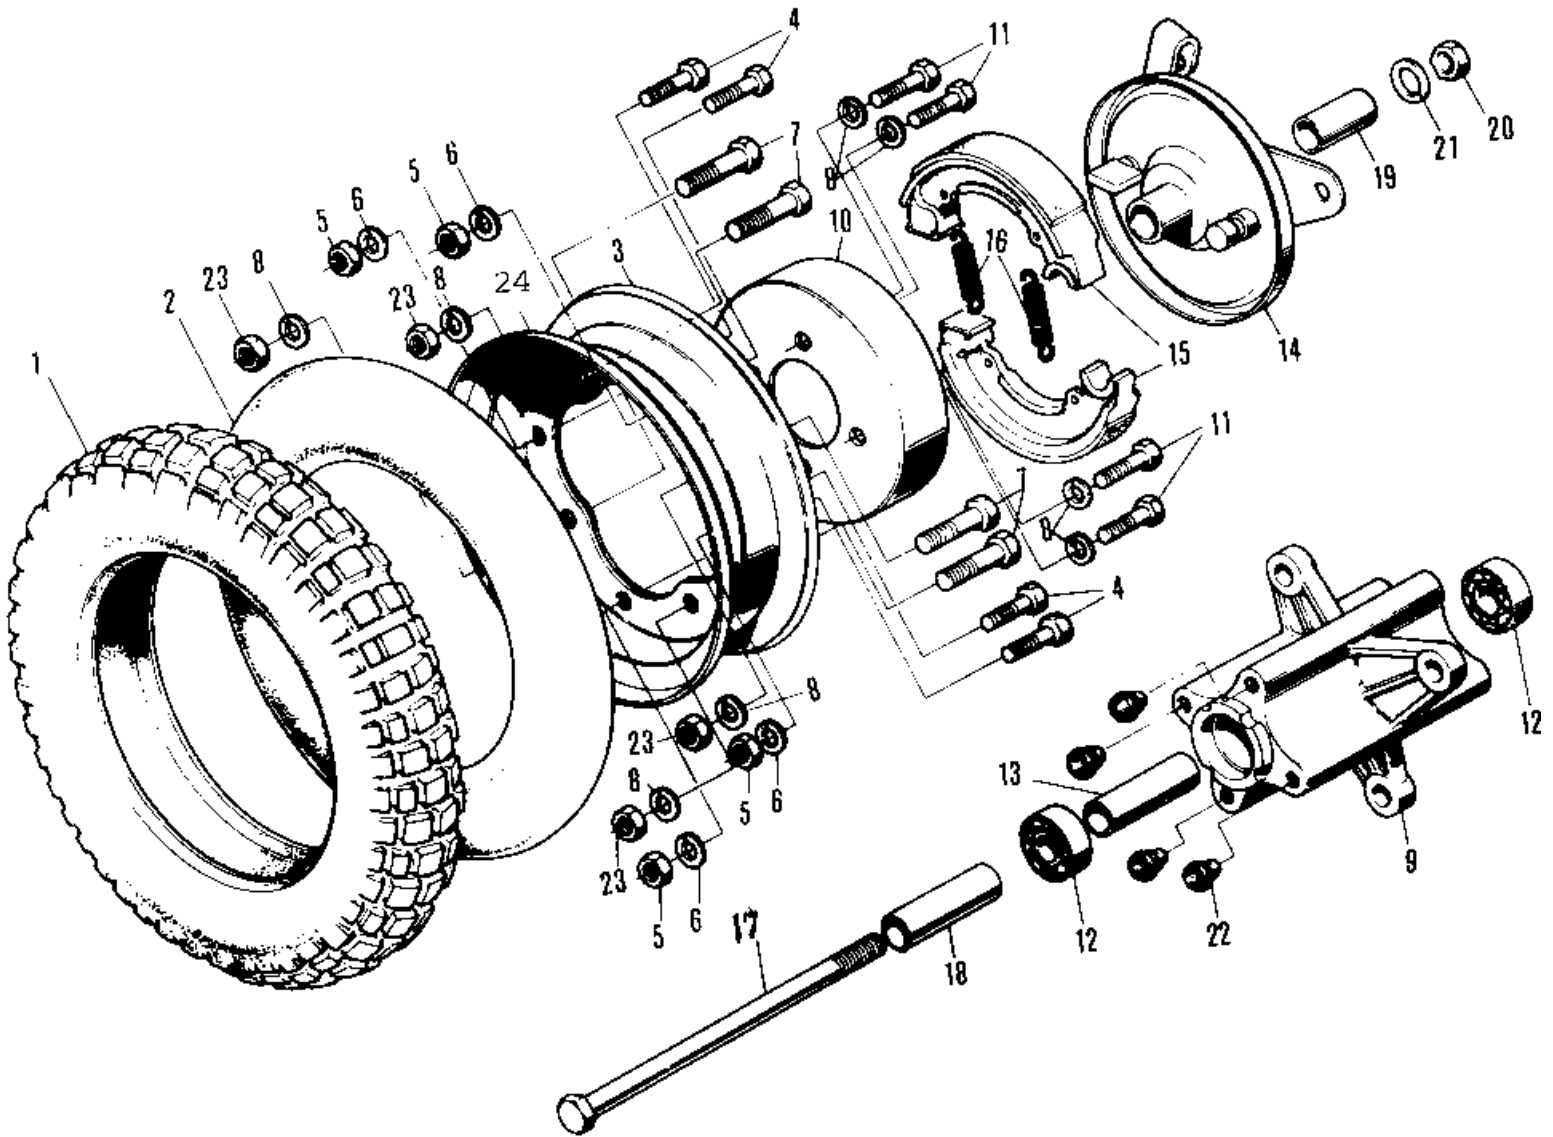

1975 MT1C

PARTS DIAGRAM

FRONT WHEEL/TIRE/HUB/BRAKE ('76-'80)

1975 MT1C

PARTS LIST

FRONT WHEEL/TIRE/HUB/BRAKE ('76-'80)

ITEM NAME

PART NUMBER

QUANTITY
