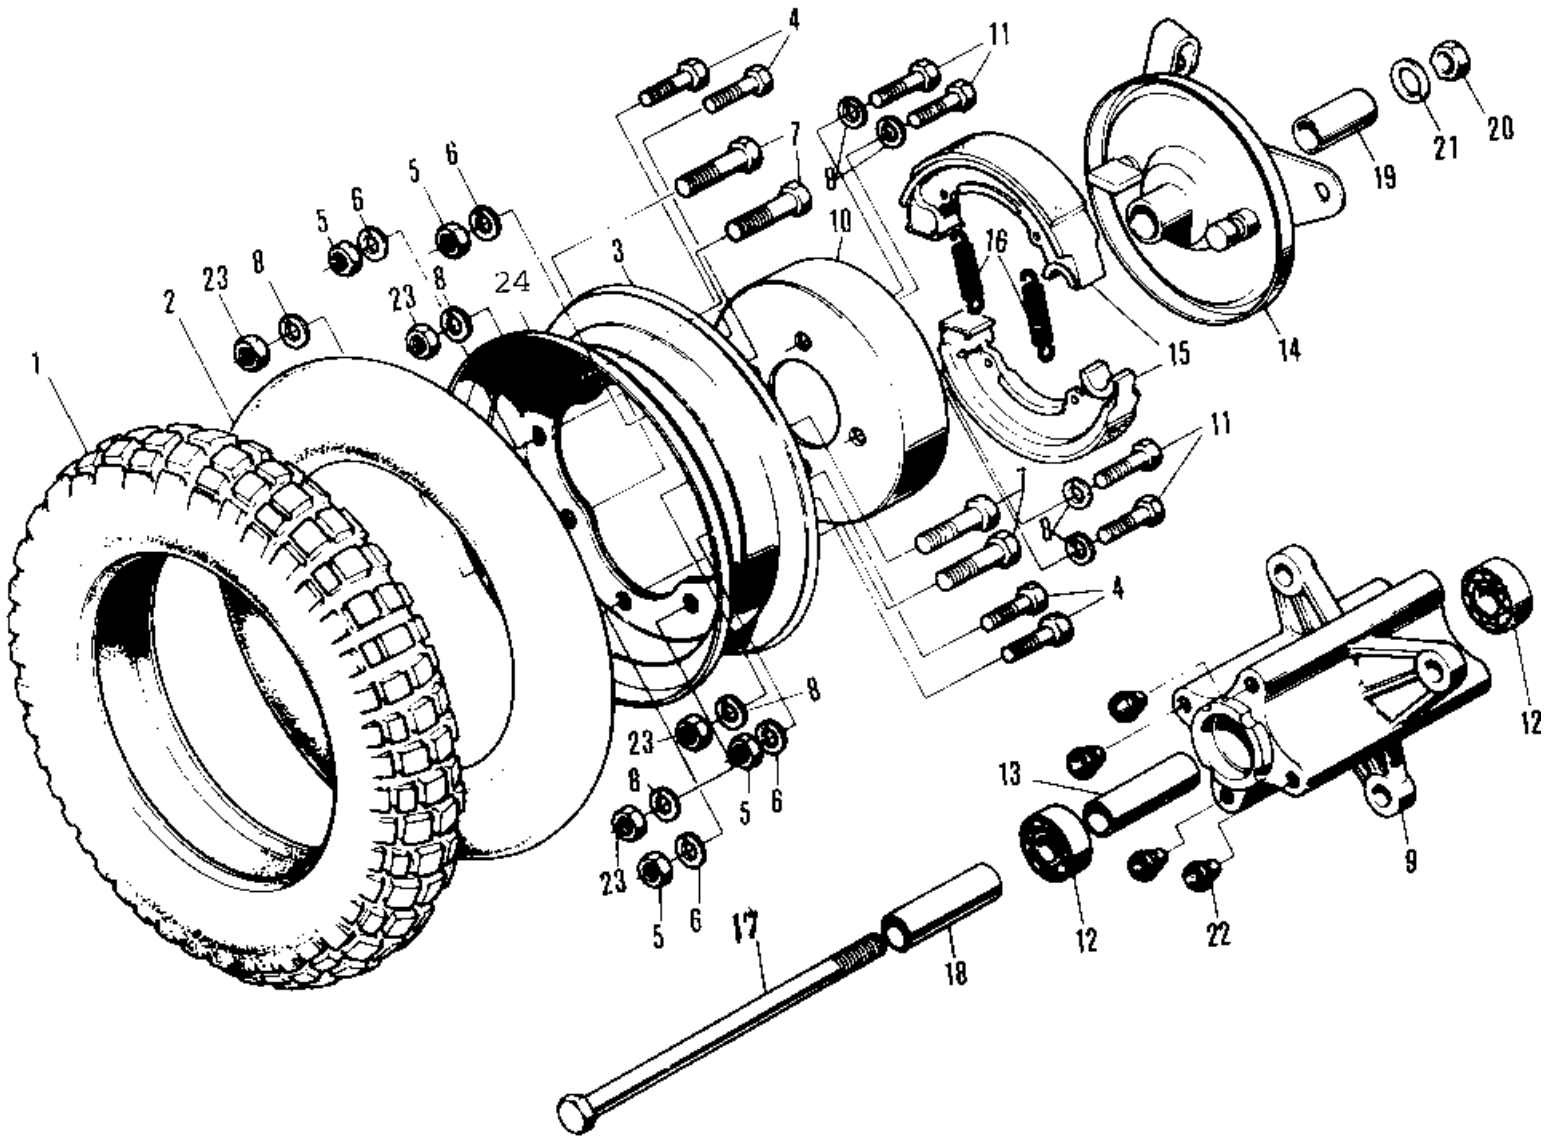

1978 KV75-A7

PARTS DIAGRAM

FRONT WHEEL/TIRE/HUB/BRAKE ('76-'80)

1978 KV75-A7

PARTS LIST

FRONT WHEEL/TIRE/HUB/BRAKE ('76-'80)

ITEM NAME

PART NUMBER

QUANTITY
