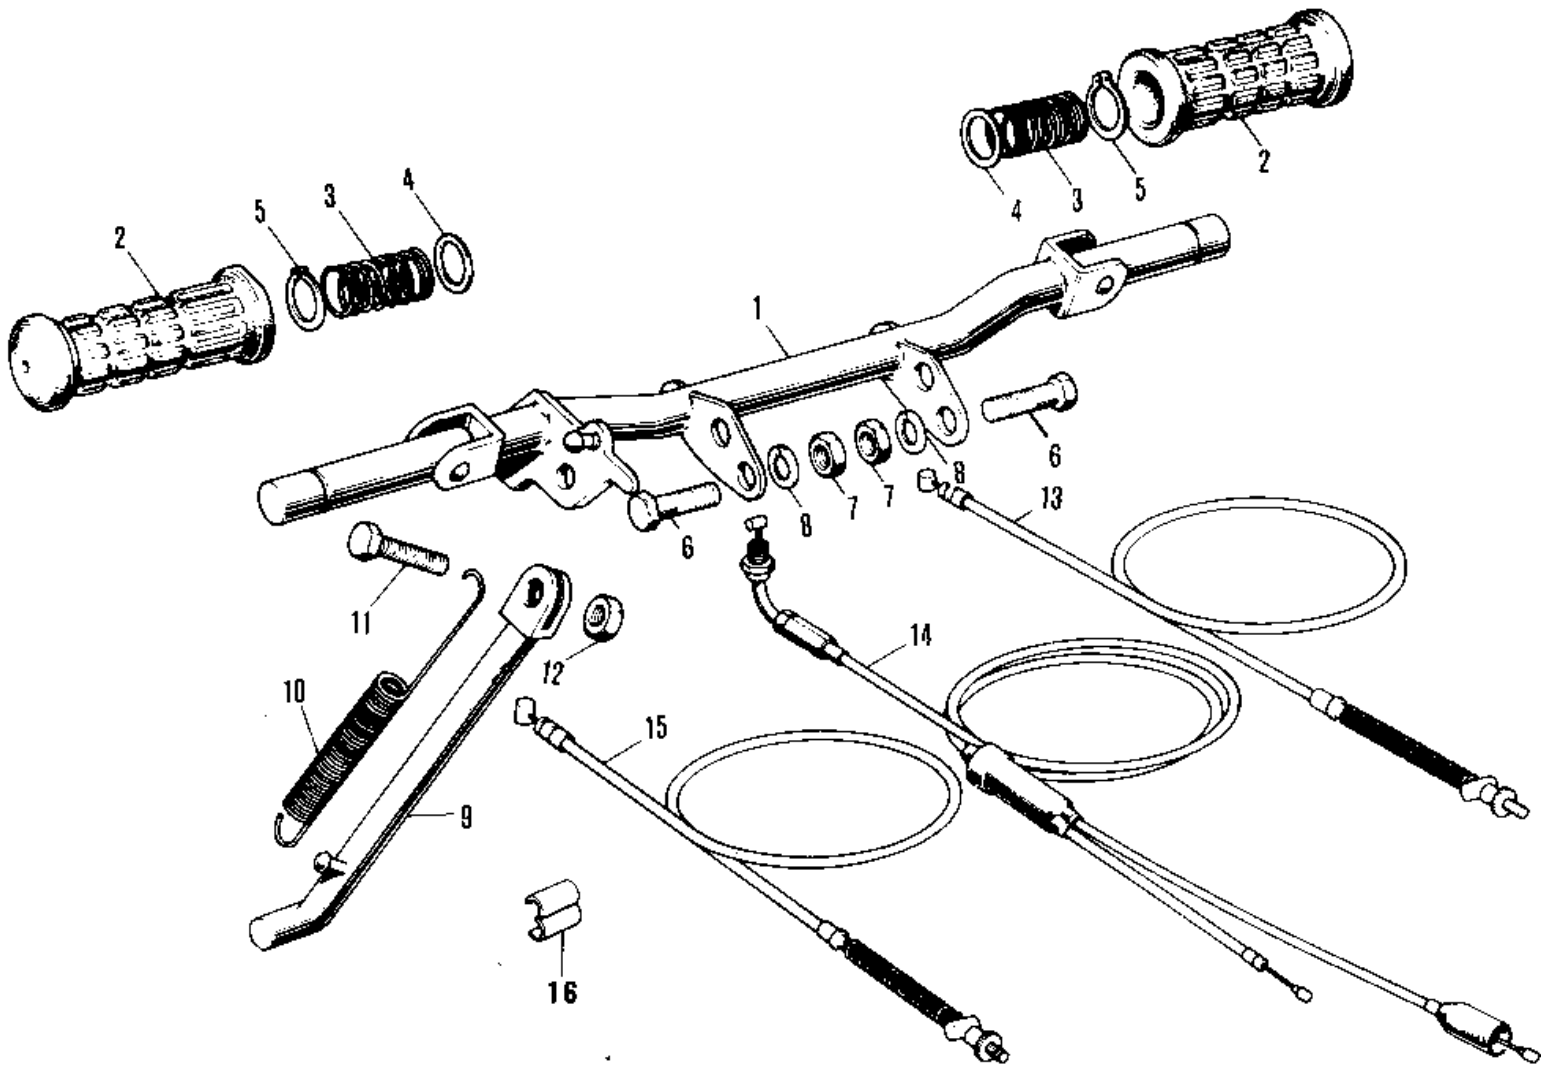

1980 KV75

PARTS DIAGRAM

FOOTRESTS/STAND/CABLES ('76-'80)

1980 KV75

PARTS LIST

FOOTRESTS/STAND/CABLES ('76-'80)

Kawasaki

Let the Good Times Roll®

ITEM NAME

PART NUMBER

QUANTITY
