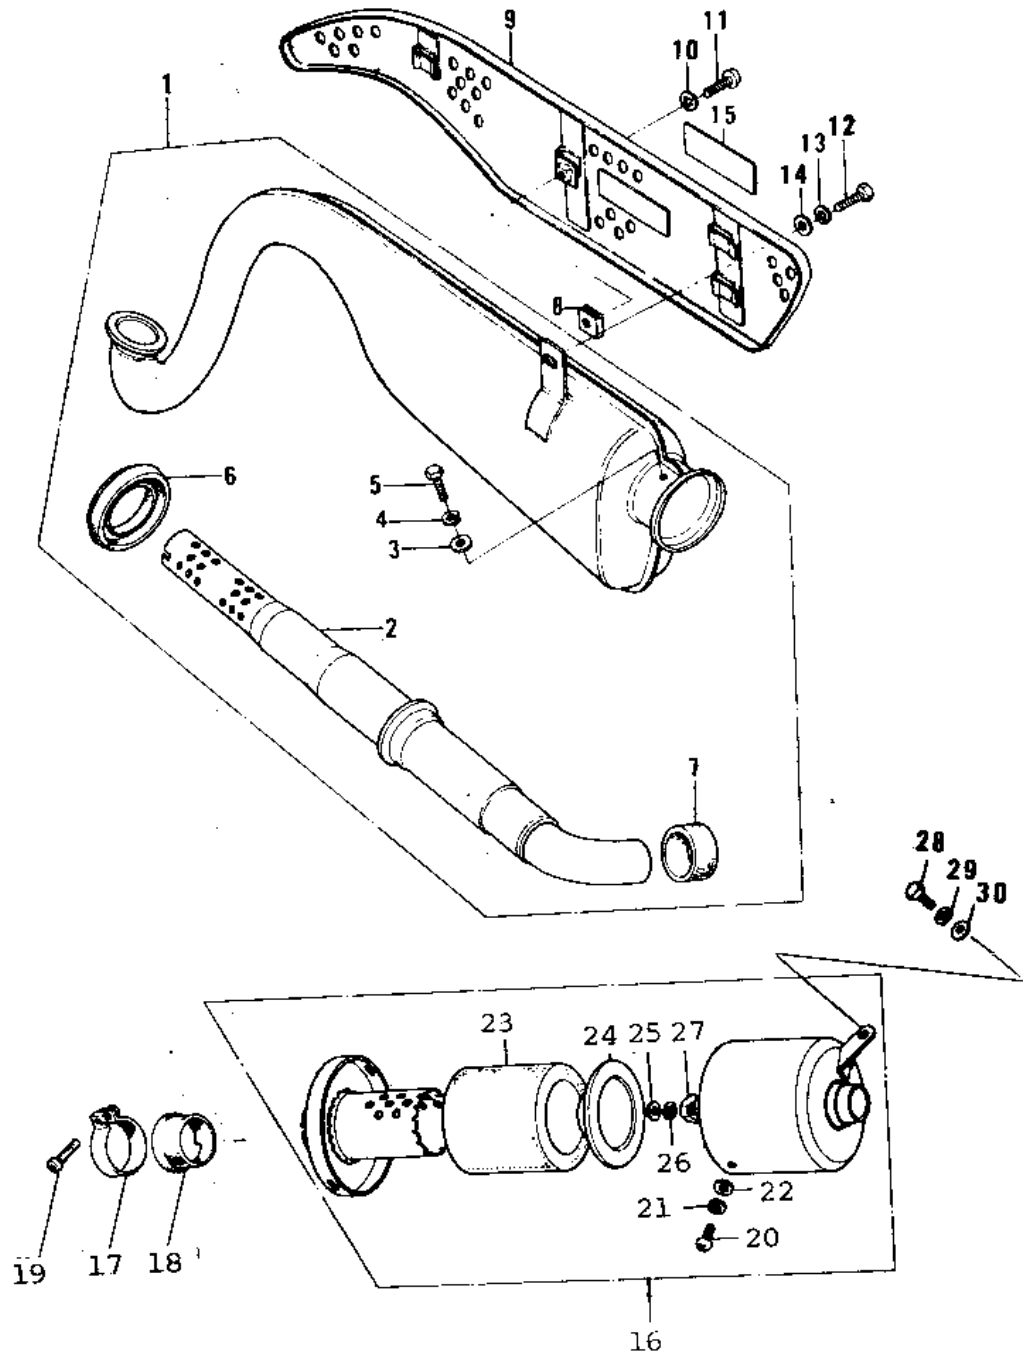

1972 MT1A

PARTS DIAGRAM

AIR CLEANER/MUFFLER ('76-'80)