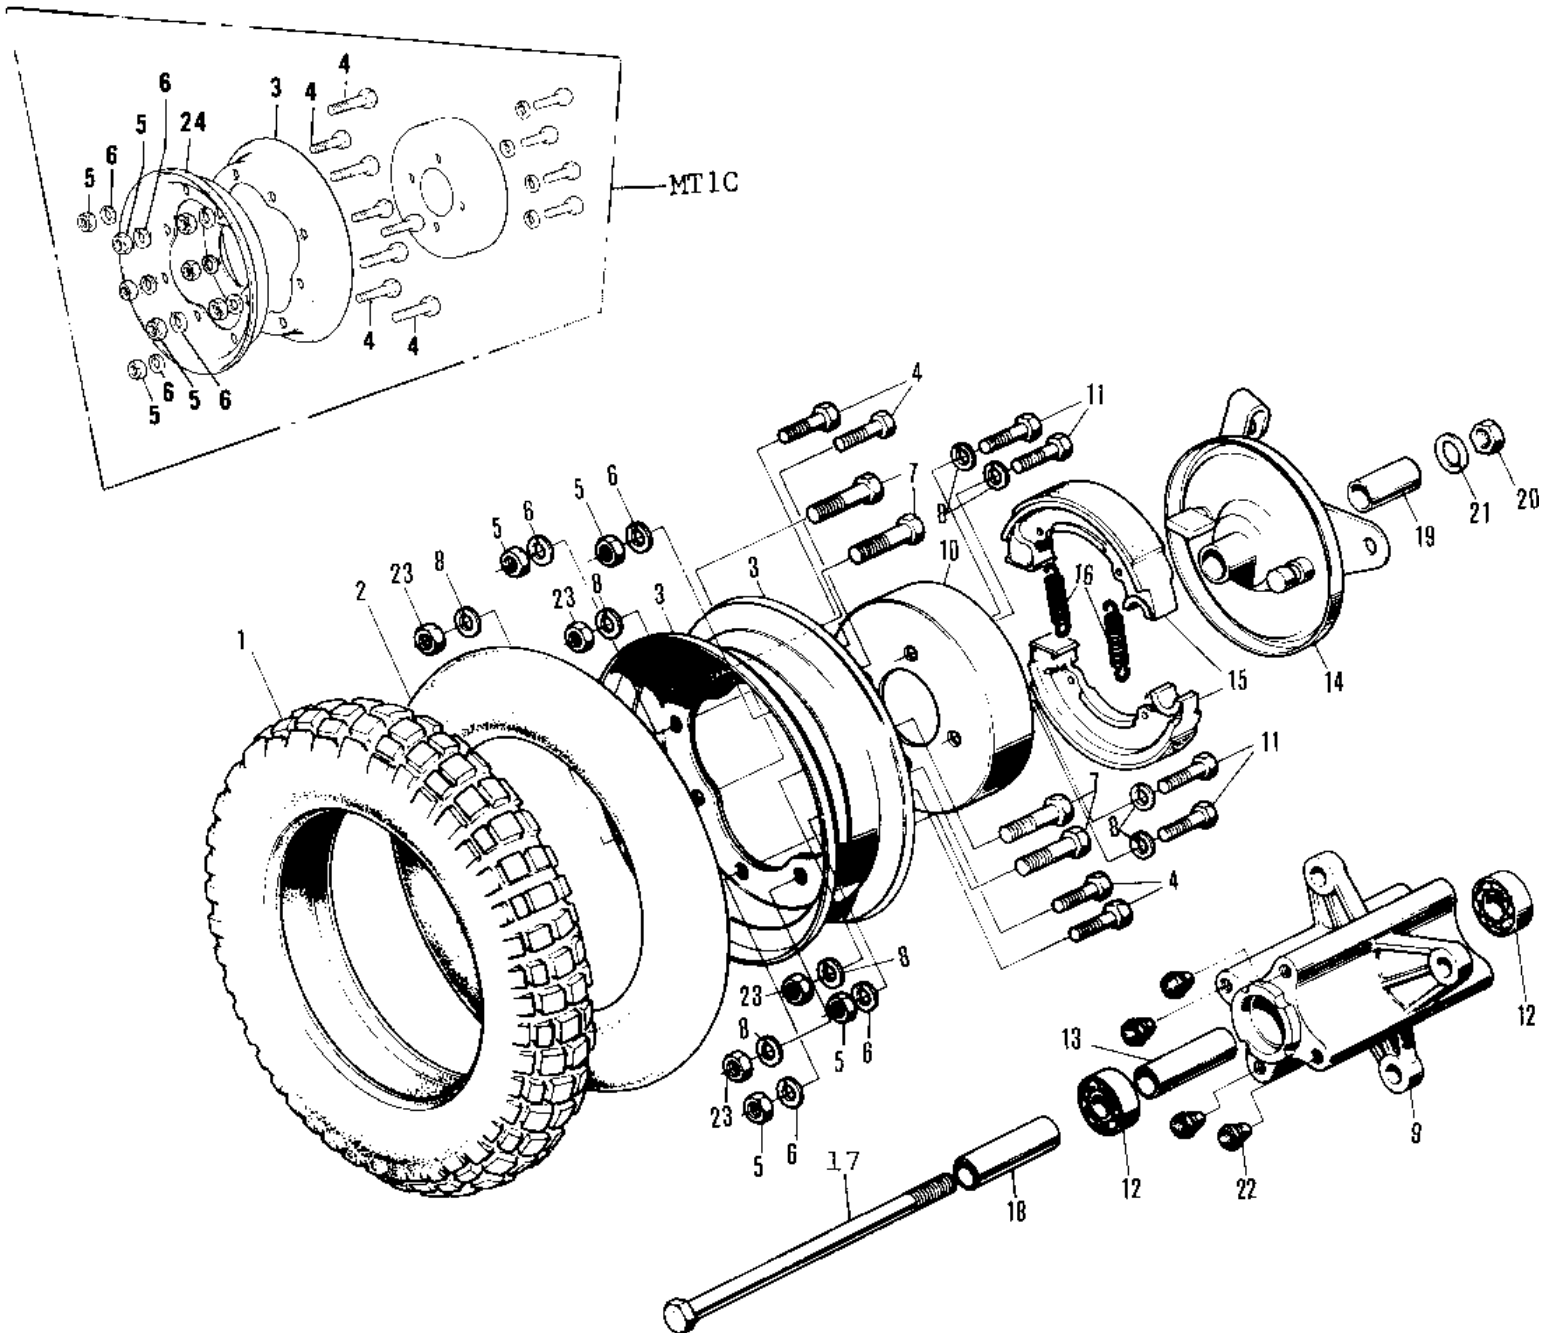

1975 MT1C

PARTS DIAGRAM

FRONT WHEEL/TIRE/HUB/BRAKE ('71-'75)

1975 MT1C

PARTS LIST

FRONT WHEEL/TIRE/HUB/BRAKE ('71-'75)

ITEM NAME

PART NUMBER

QUANTITY
