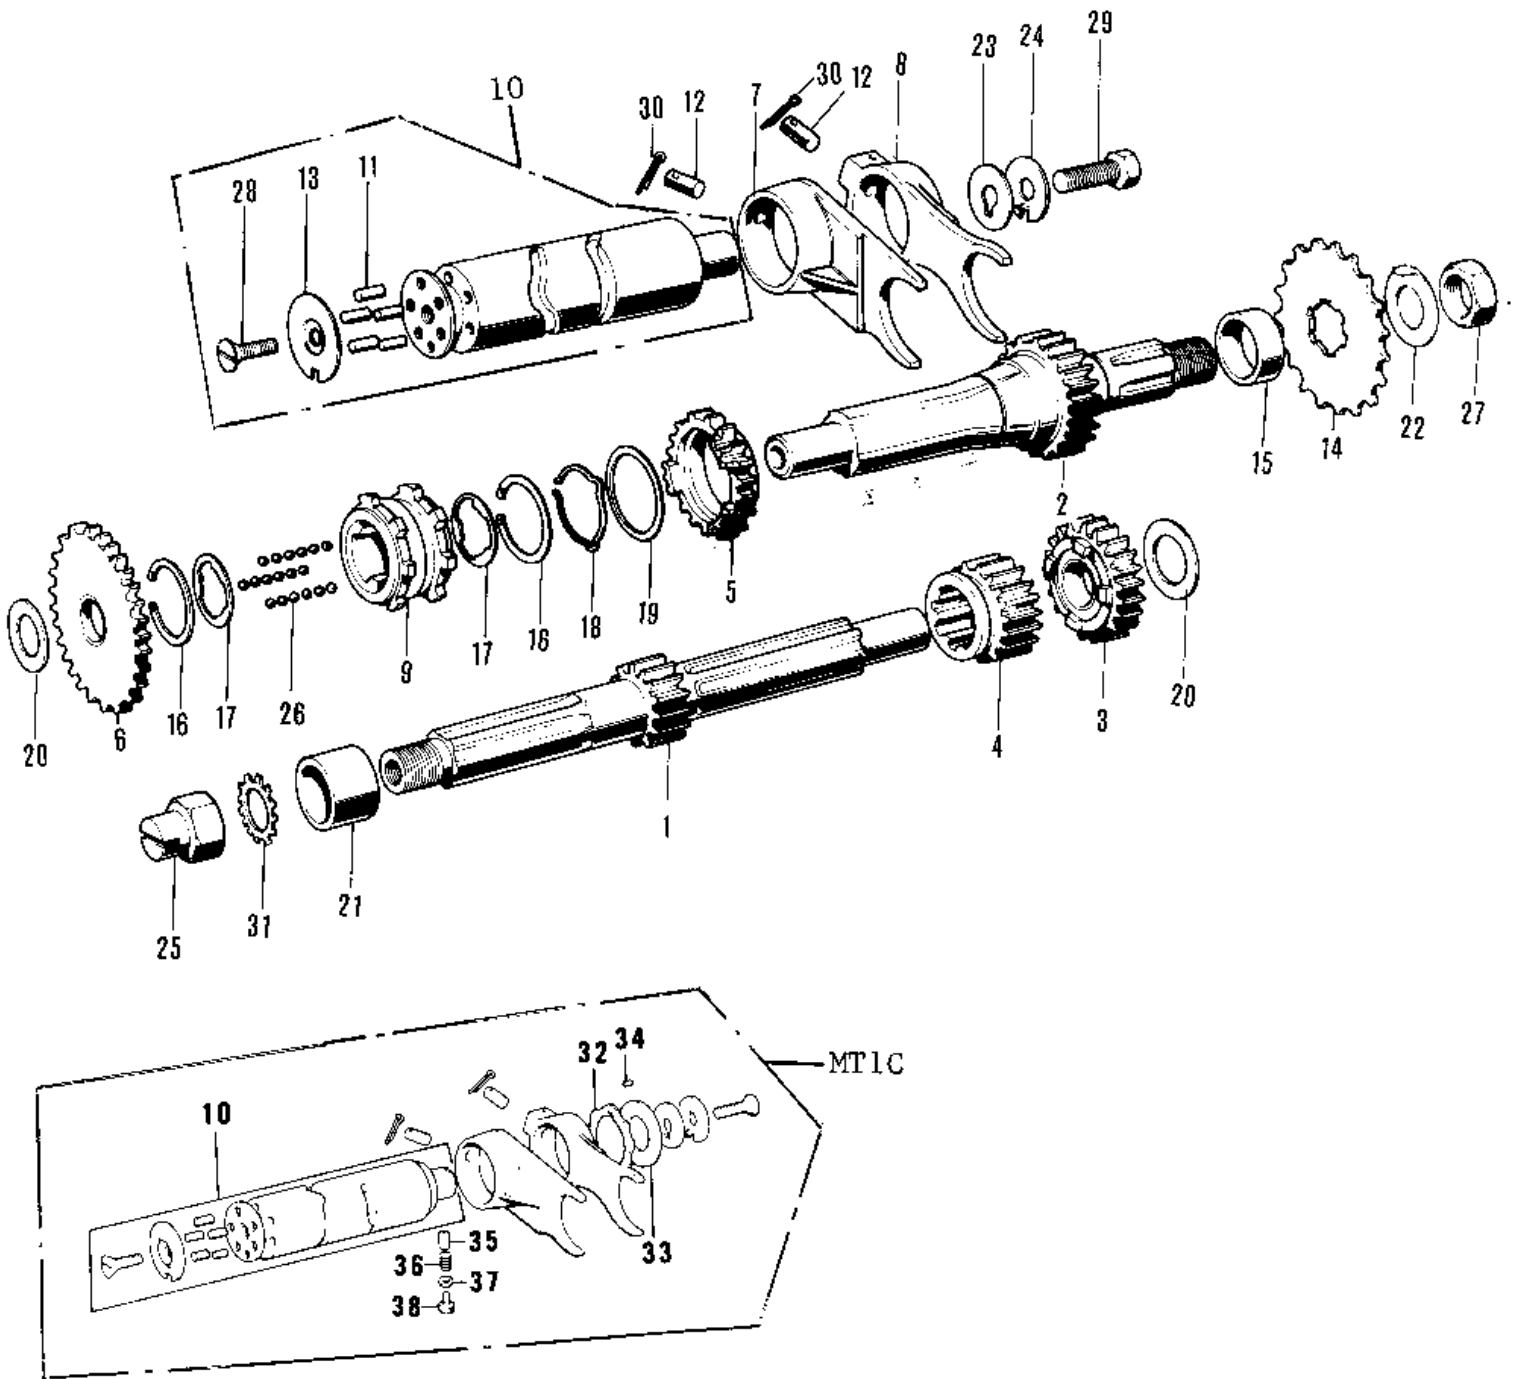

1975 MT1C

PARTS DIAGRAM

TRANSMISSION/CHANGE DRUM ('71-'75)

1975 MT1C

PARTS LIST

TRANSMISSION/CHANGE DRUM ('71-'75)

ITEM NAME

PART NUMBER

QUANTITY
