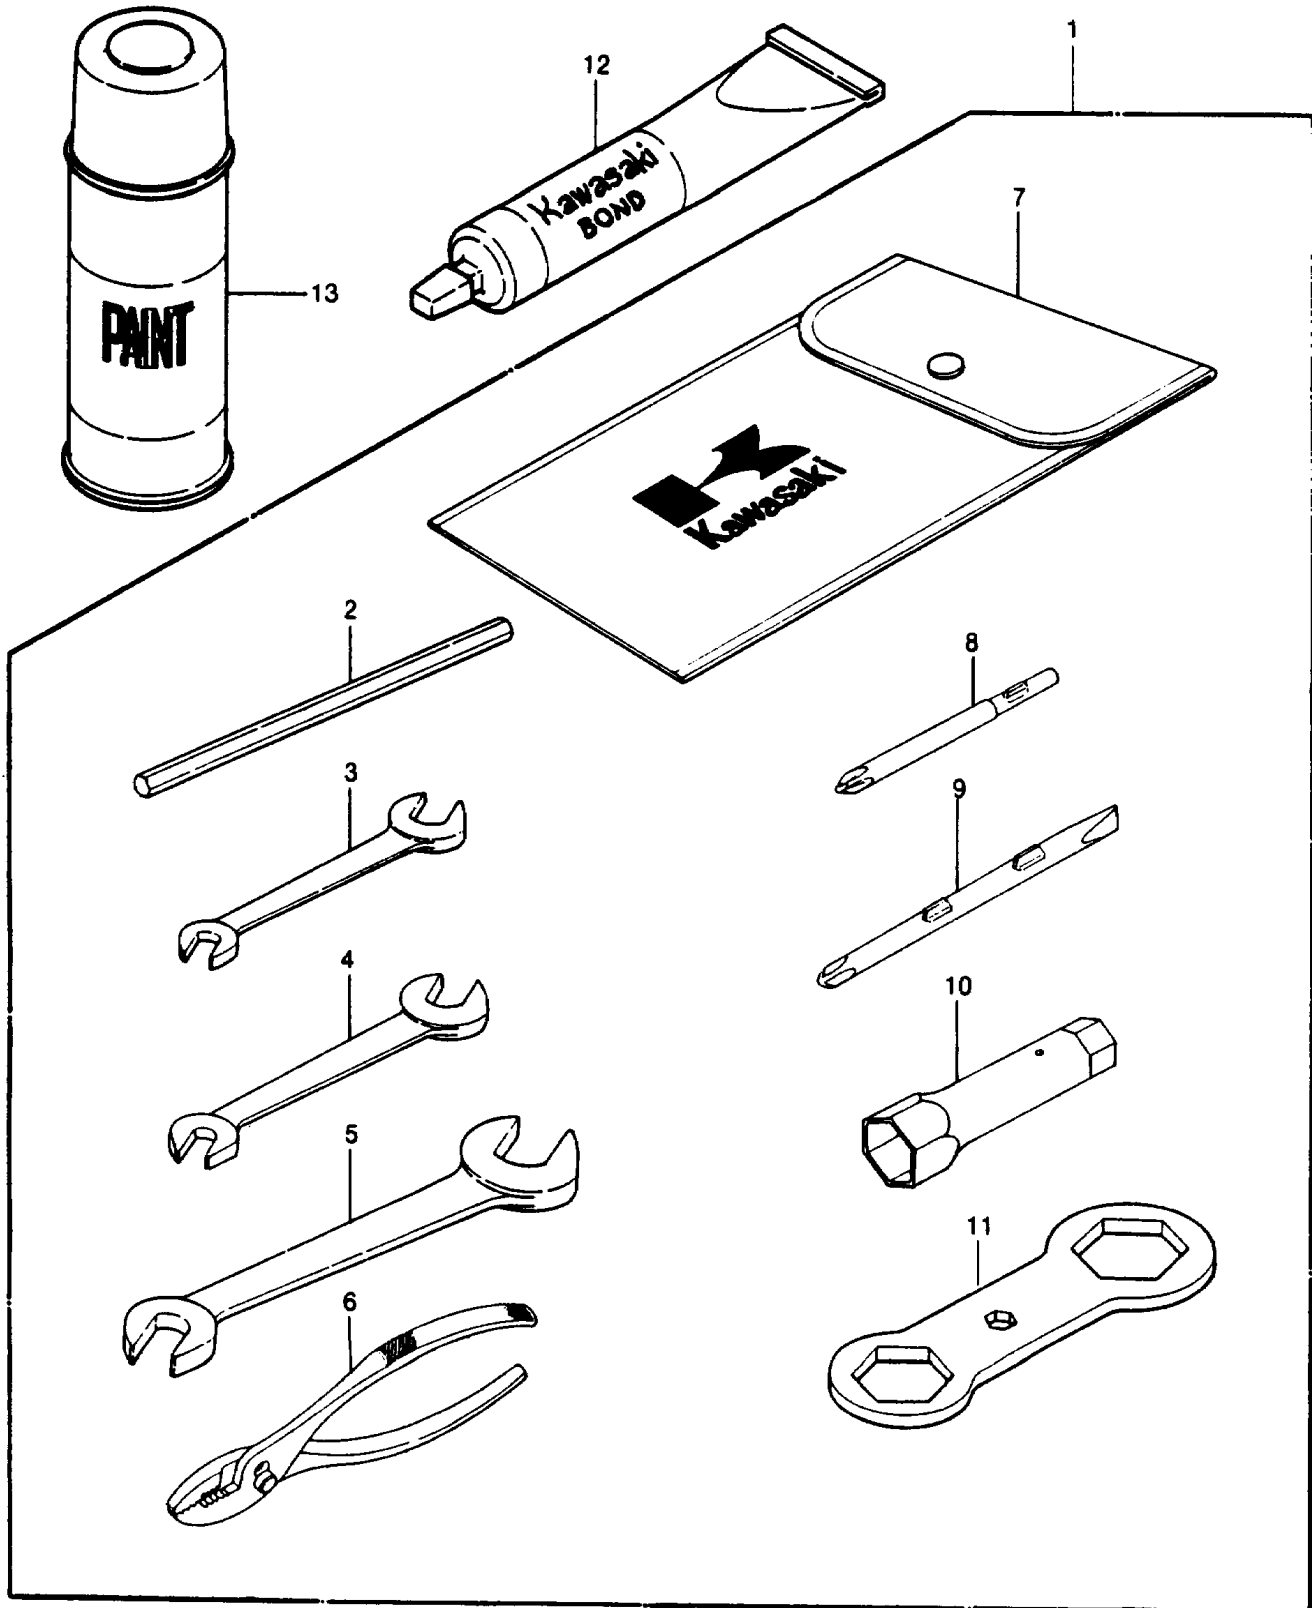

1986 JS550

PARTS DIAGRAM

OWNER TOOLS

1986 JS550

PARTS LIST OWNER TOOLS

ITEM NAME	PART NUMBER	QUANTITY
TOOL-WRENCH,BOX,21MM (Ref # 10)	92110-1113	1
TOOL-WRENCH,BOX END,27X32 (Ref # 11)	92110-3701	1
GASKET-LIQUID,TUBE,100G,SILVER (Ref # 12)	92104-002	AR
PAINT,OPTIC RED,12OZ.SPRAY CAN (Ref # 13)	57002-4002	AR
TOOLKIT (Ref # 1)	56007-3702	1
TOOL-WRENCH,ALLEN BAR,8X160 (Ref # 2)	92110-3702	1
TOOL-WRENCH,OPEN END,8X10 (Ref # 3)	92126-001	1
TOOL-WRENCH,OPEN END,12X13 (Ref # 4)	92126-002	1
TOOL-WRENCH,OPEN END,14X17 (Ref # 5)	92126-003	1
TOOL-PLIERS (Ref # 6)	92112-003	1
BAG,TOOL (Ref # 7)	56008-1019	1
TOOL-DRIVER,#3PHILLIPS (Ref # 8)	92107-005	1
TOOL-DRIVER,#2PHILLIPS&SLOT (Ref # 9)	92107-1051	1