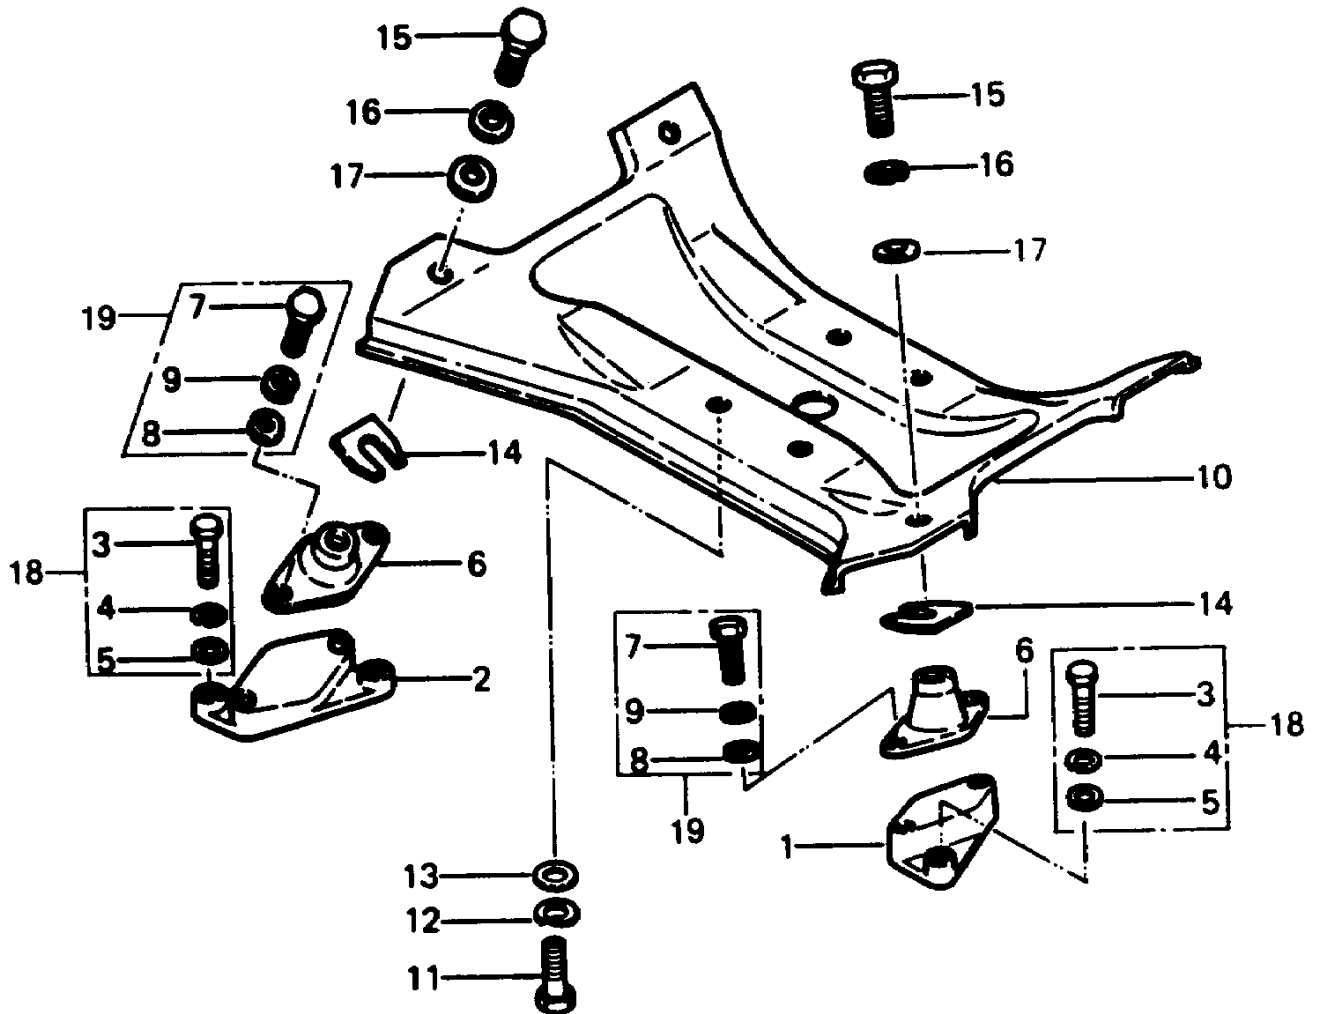

## PARTS DIAGRAM

### ENGINE MOUNT

## PARTS LIST ENGINE MOUNT

ITEM NAME	PART NUMBER	QUANTITY
MOUNT-ENGINE (Ref # 10)	59181-509-9G	1
BOLT,1/2"X31 (Ref # 11)	92003-533	4
WASHER-SPRING,14MM (Ref # 12)	461S1400	4
WASHER-PLAIN,14MM (Ref # 13)	411S1400	4
SHIM,T=0.5MM (Ref # 14A)	92025-3702	AR
SHIM,T=1.0MM (Ref # 14B)	92025-3703	AR
SHIM,T=1.5MM (Ref # 14C)	92025-3704	AR
SHIM,T=0.3MM (Ref # 14)	92025-3701	AR
BOLT,10X25 (Ref # 15)	110R1025	4
WASHER-SPRING,10MM (Ref # 16)	461S1000	4
WASHER,32X10.5X4 (Ref # 17)	92022-3023	4
BRACKET,ENGINE MOUNT (Ref # 1)	59016-532	2
BRACKET,ENGINE MOUNT (Ref # 2)	59016-533	2
BOLT,8X20 (Ref # 3)	110R0820	8
WASHER-SPRING,8MM (Ref # 4)	461S0800	8
WASHER-PLAIN,8MM (Ref # 5)	411S0800	8
DAMPER,ENGINE (Ref # 6)	92075-3006	4
BOLT,8X20 (Ref # 7)	110R0820	8
WASHER-PLAIN,8MM (Ref # 8)	411S0800	8
WASHER-SPRING,8MM (Ref # 9)	461S0800	8