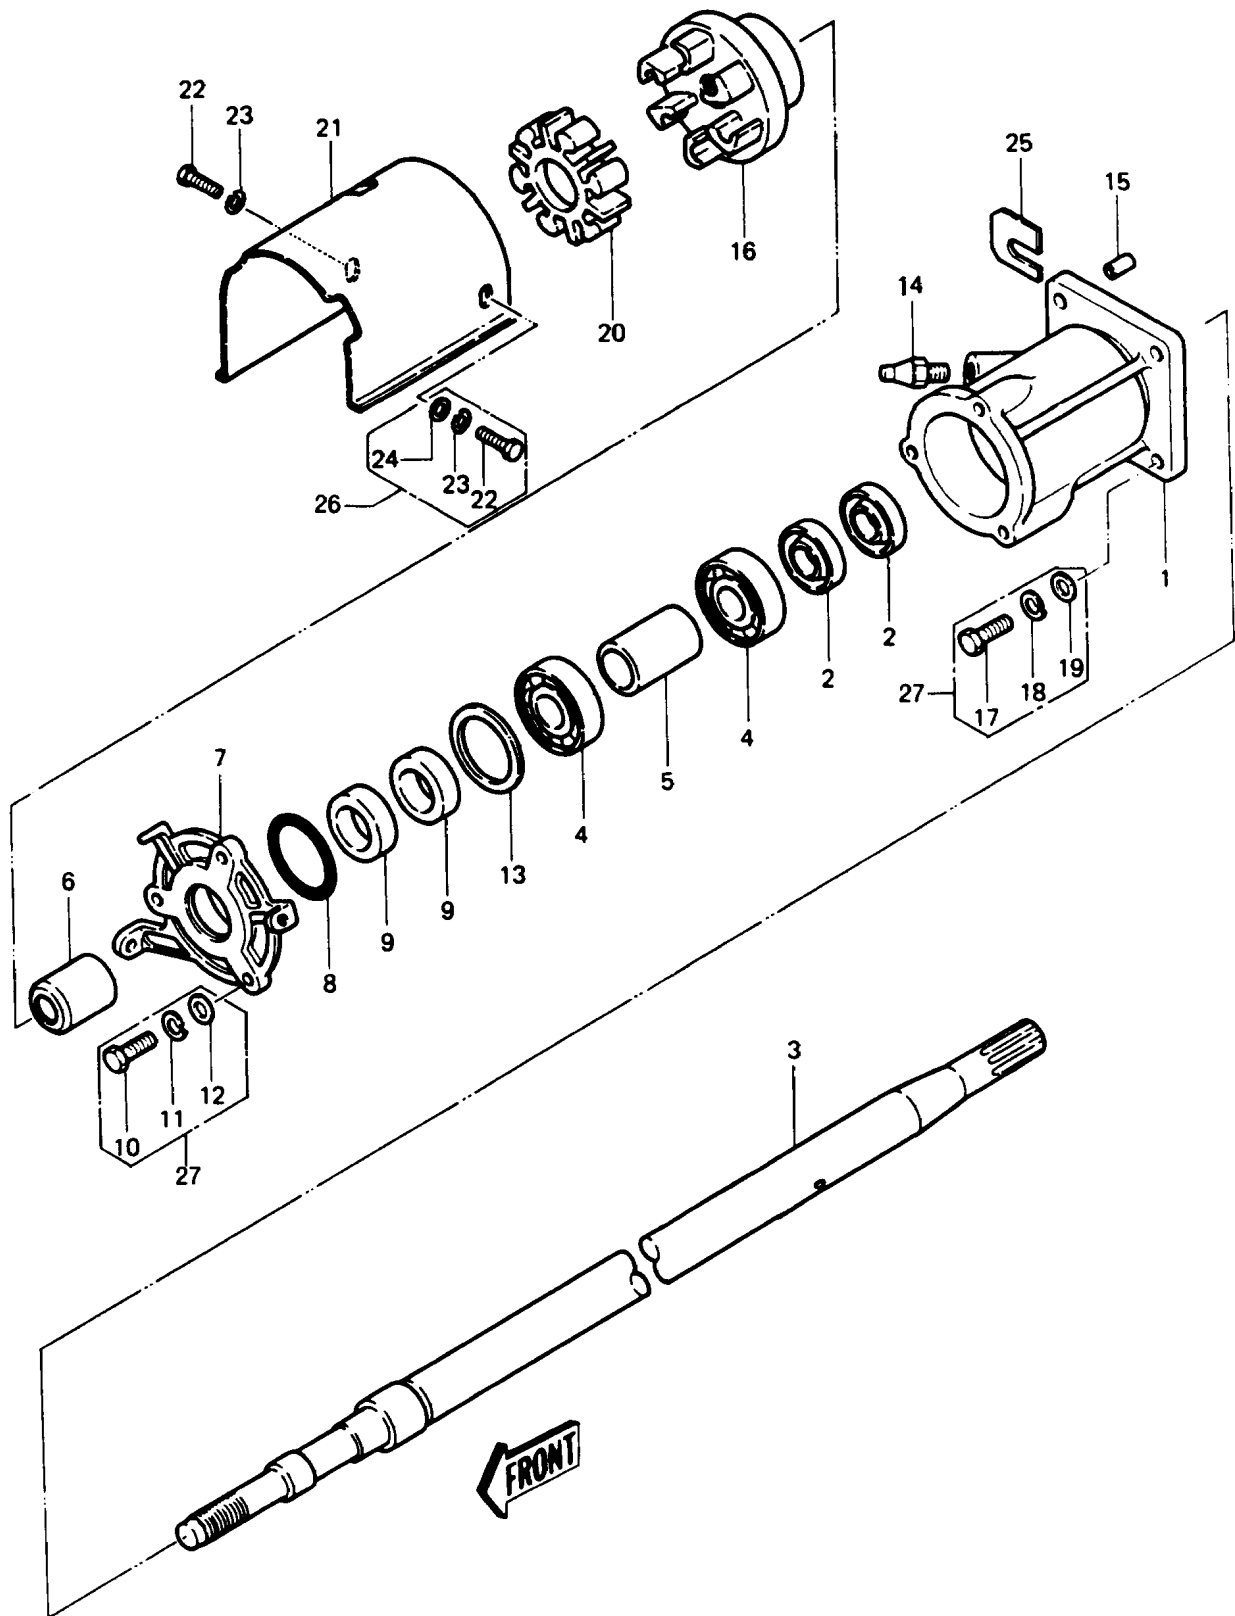

1987 JS550

PARTS DIAGRAM

DRIVE SHAFT

1987 JS550

PARTS LIST DRIVE SHAFT

ITEM NAME

PART NUMBER

QUANTITY
