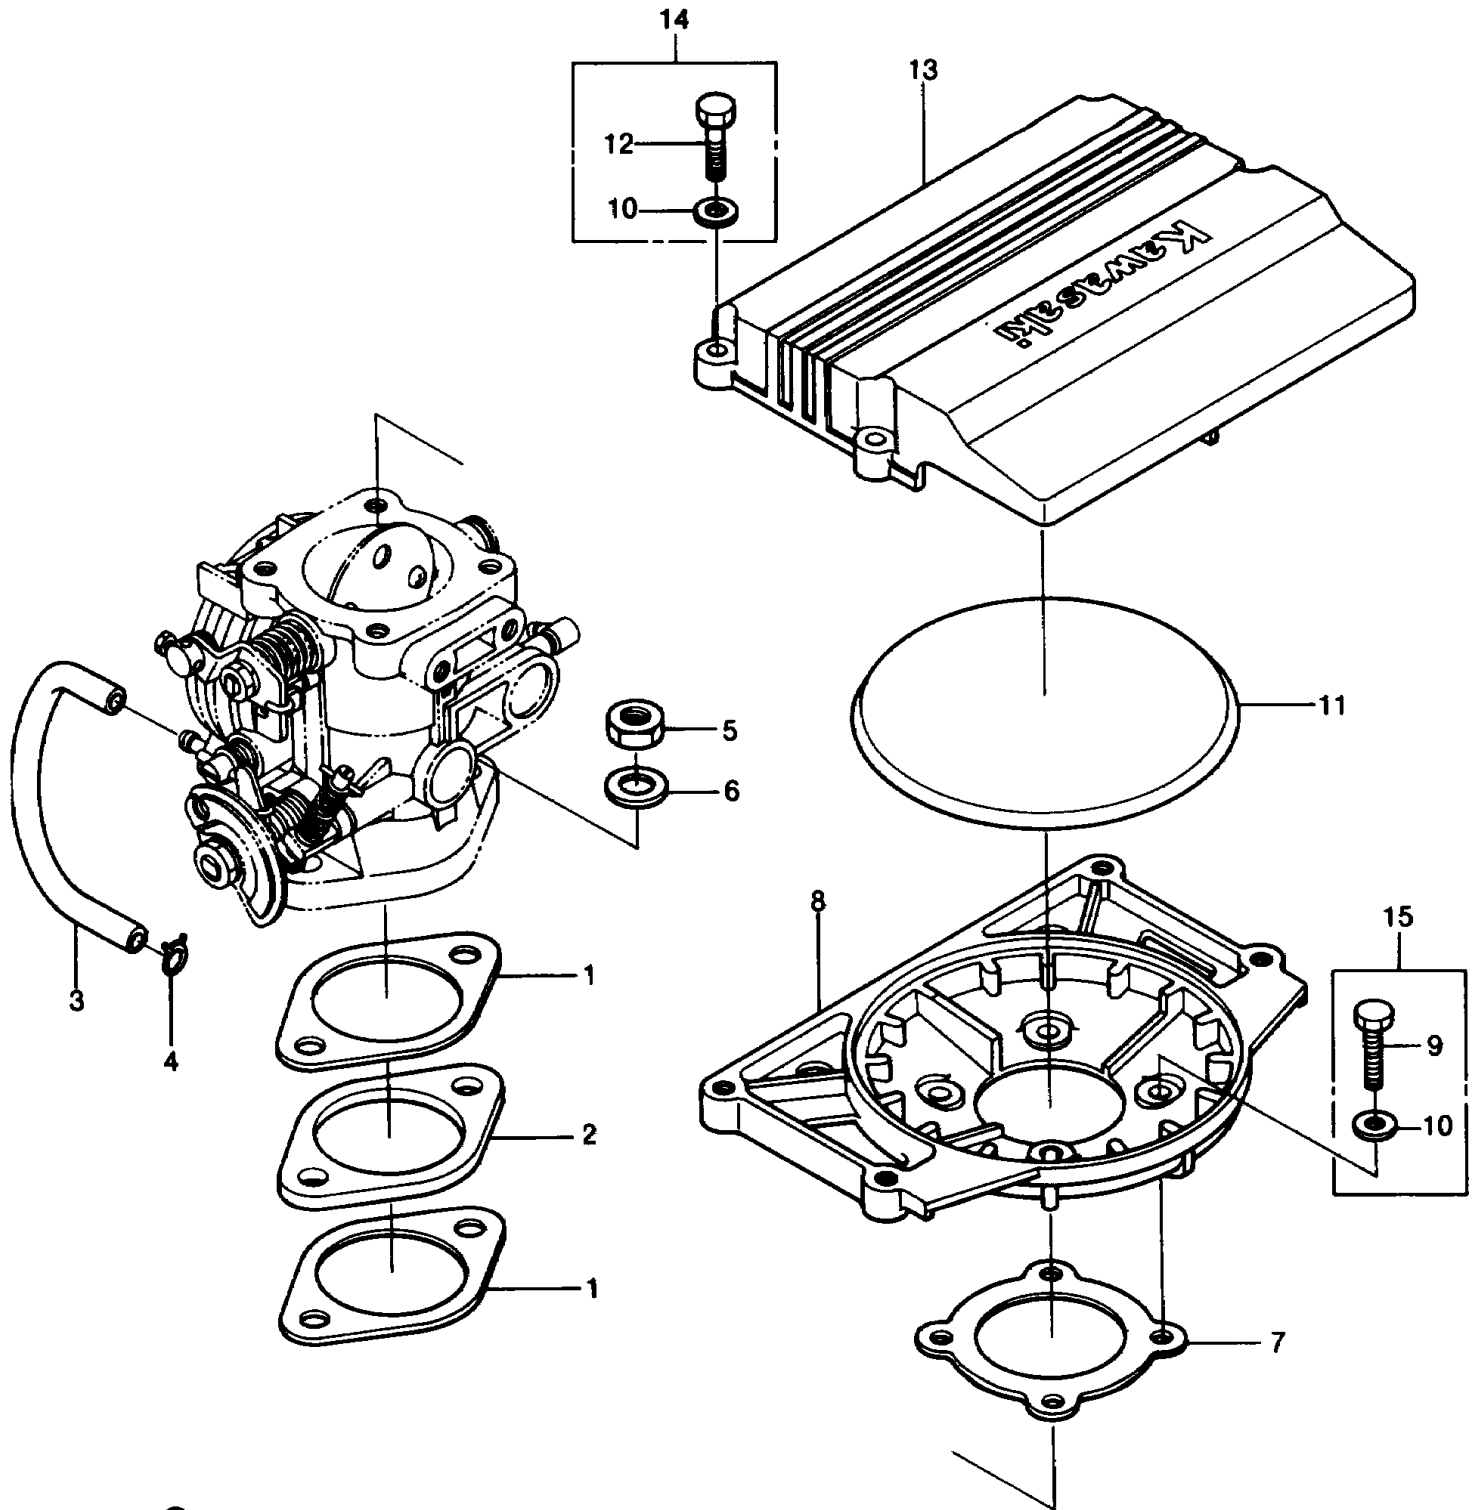

1986 JS550

PARTS DIAGRAM

FLAME ARRESTER

1986 JS550

PARTS LIST

FLAME ARRESTER

ITEM NAME	PART NUMBER	QUANTITY
WASHER-PLAIN-SMALL,6MM (Ref # 10)	410S0600	8
ARRESTER-FLAME (Ref # 11)	59006-2052	1
BOLT,6X25 (Ref # 12)	110R0625	4
COVER-INTAKE (Ref # 13)	59421-2052-YR	1
GASKET,INSULATOR (Ref # 1)	11009-3056	2
INSULATOR (Ref # 2)	16073-3007	1
TUBE,PULS (Ref # 3)	92059-518	1
CLAMP (Ref # 4)	92037-530	1
NUT-HEX,8MM (Ref # 5)	312R0800	2
WASHER-PLAIN-SMALL,8MM (Ref # 6)	410S0800	2
GASKET,ARRESTER CASE (Ref # 7)	11009-3057	1
CASE,ARRESTER (Ref # 8)	32099-2088-YR	1
BOLT,6X20 (Ref # 9)	92001-3039	4