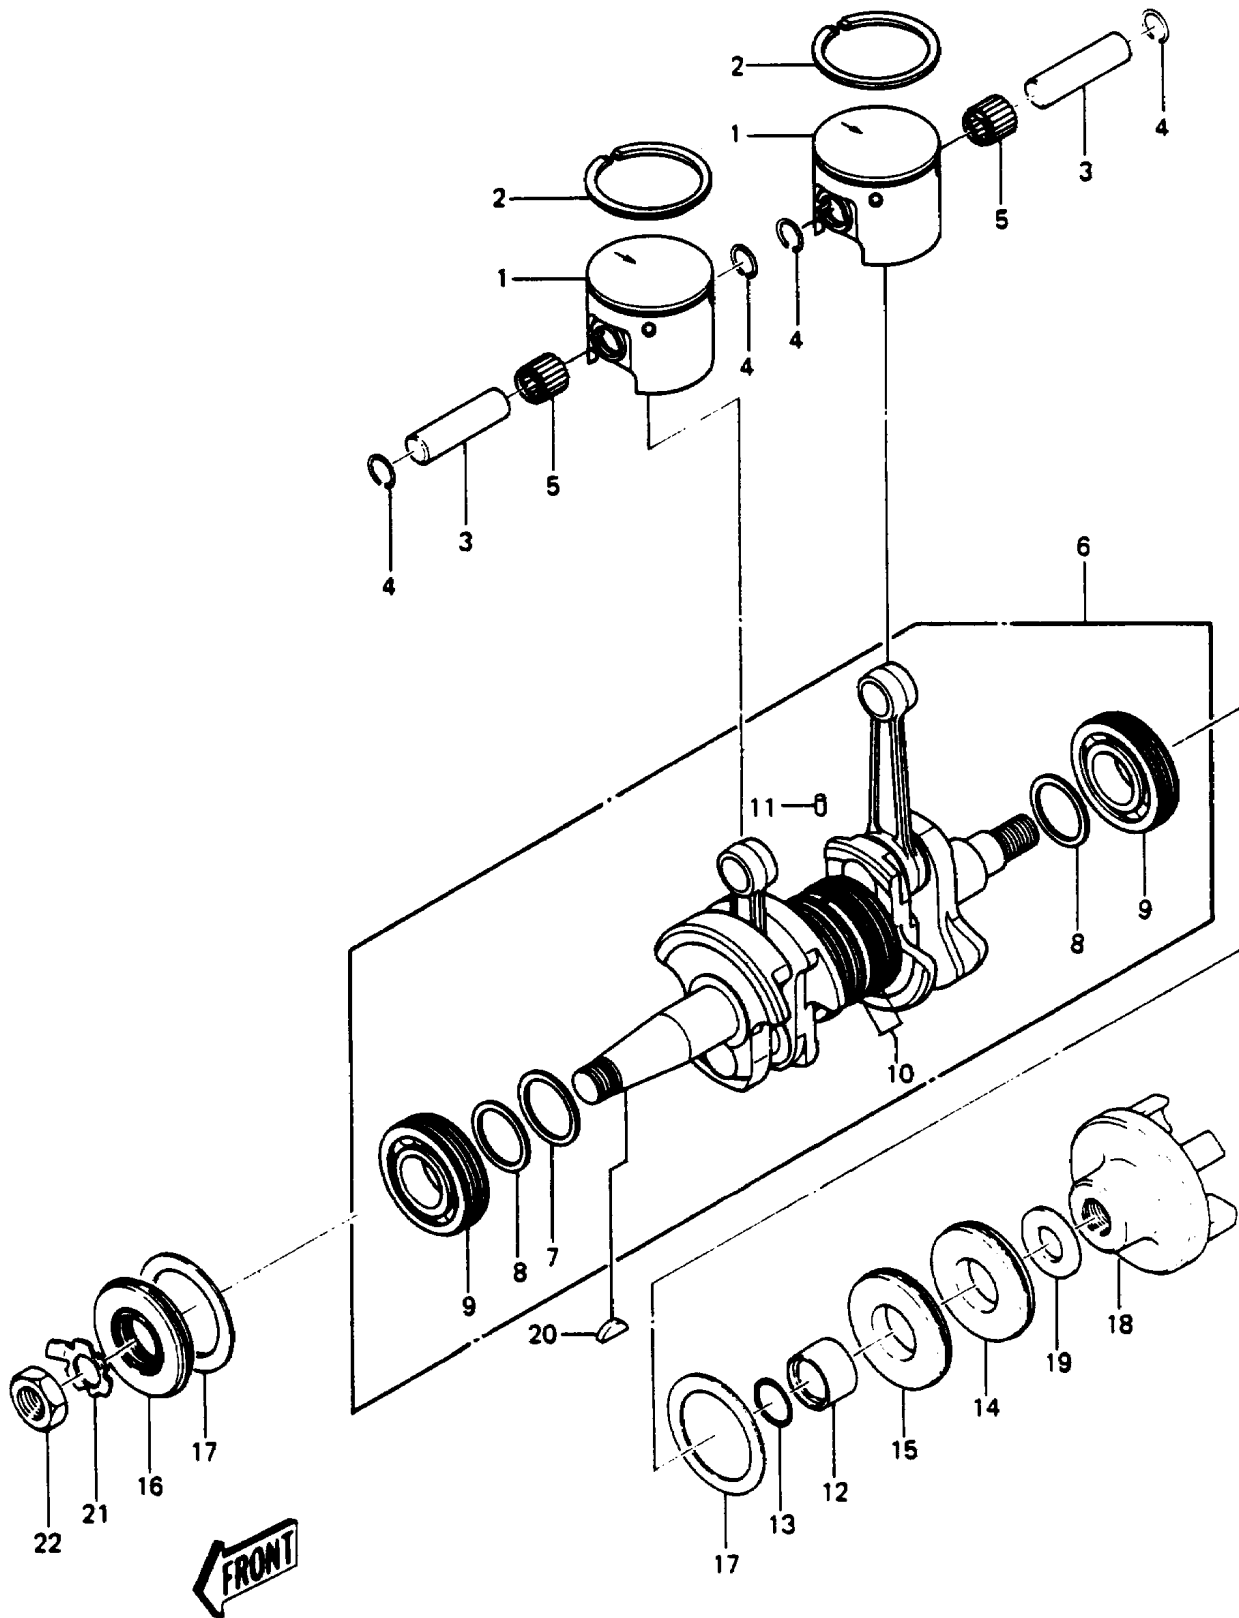

1987 JS550

PARTS DIAGRAM

CRANKSHAFT/PISTONS

1987 JS550

PARTS LIST

CRANKSHAFT/PISTONS

Kawasaki

Let the Good Times Roll®

ITEM NAME

PART NUMBER

QUANTITY
