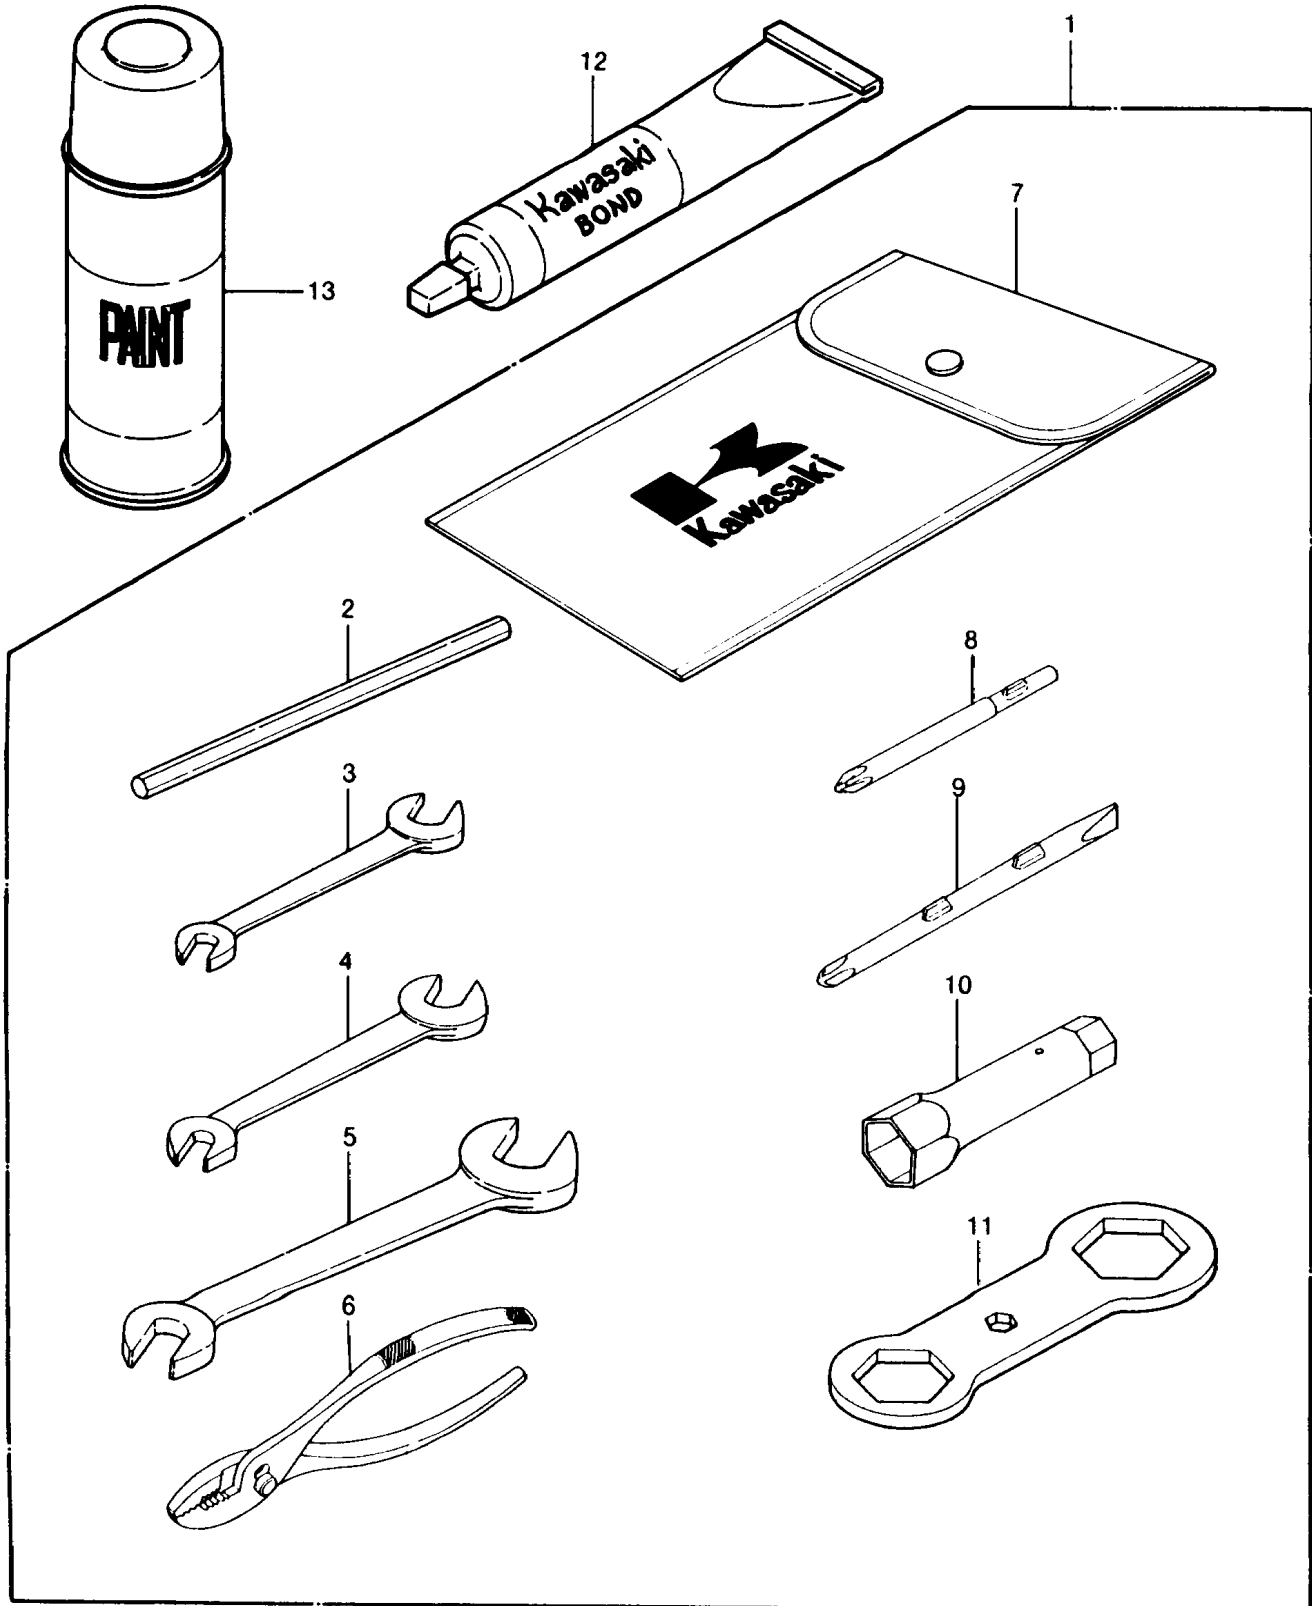

1990 JS440

PARTS DIAGRAM

OWNER TOOLS

1990 JS440

PARTS LIST OWNER TOOLS

ITEM NAME

PART NUMBER

QUANTITY
