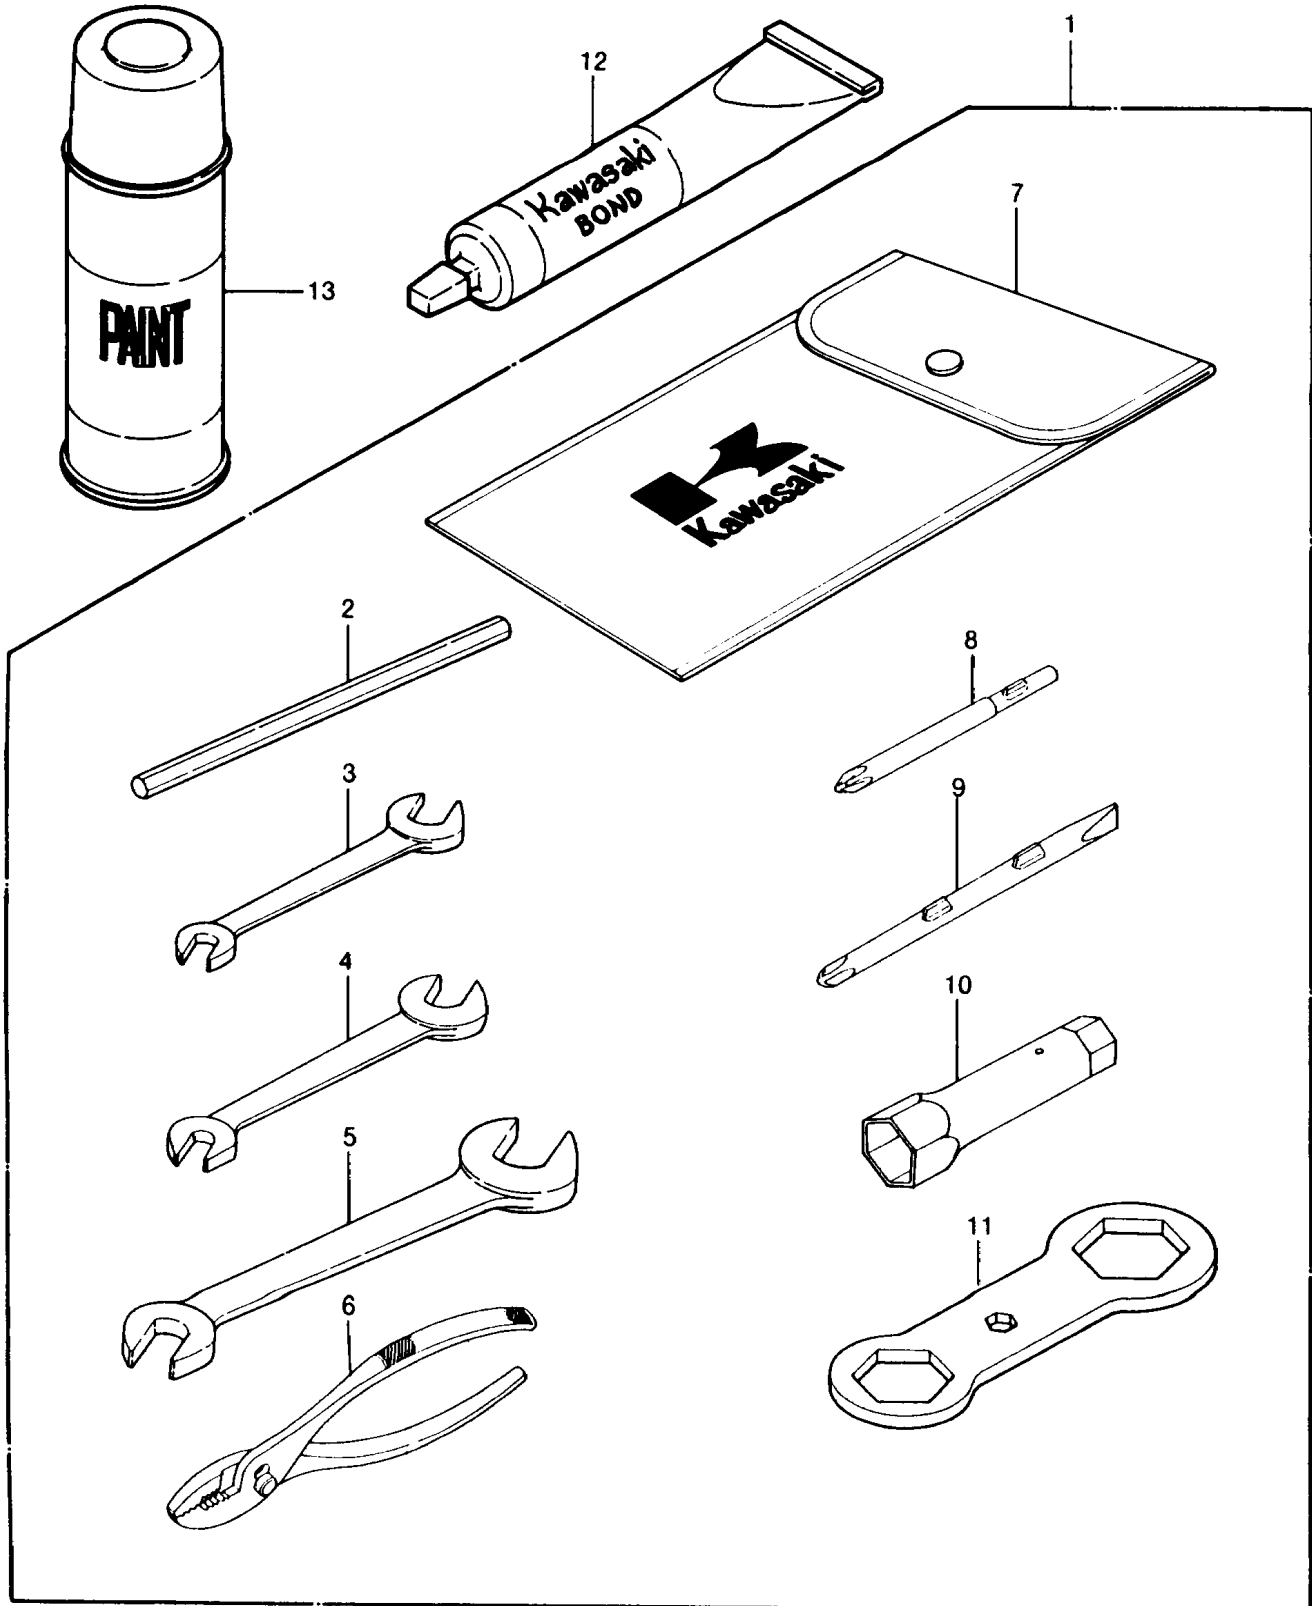

1989 JS440

PARTS DIAGRAM

OWNER TOOLS

1989 JS440

PARTS LIST OWNER TOOLS

ITEM NAME

PART NUMBER

QUANTITY
