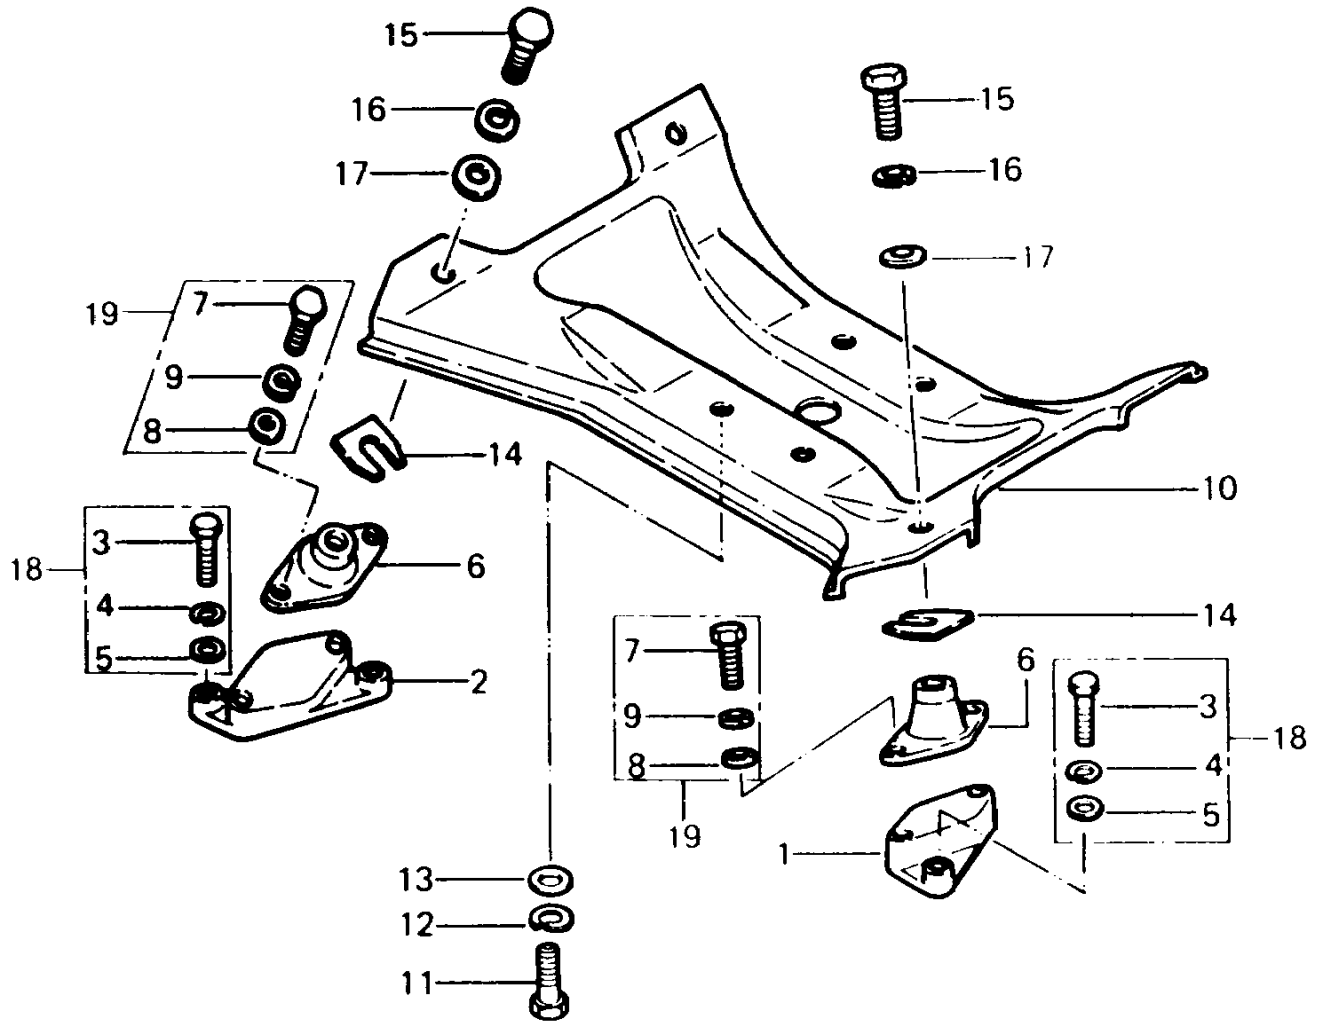

1989 JS440

PARTS DIAGRAM

ENGINE MOUNT

1989 JS440

PARTS LIST ENGINE MOUNT

| ITEM NAME | PART NUMBER | QUANTITY |
|-----------|-------------|----------|
|-----------|-------------|----------|
