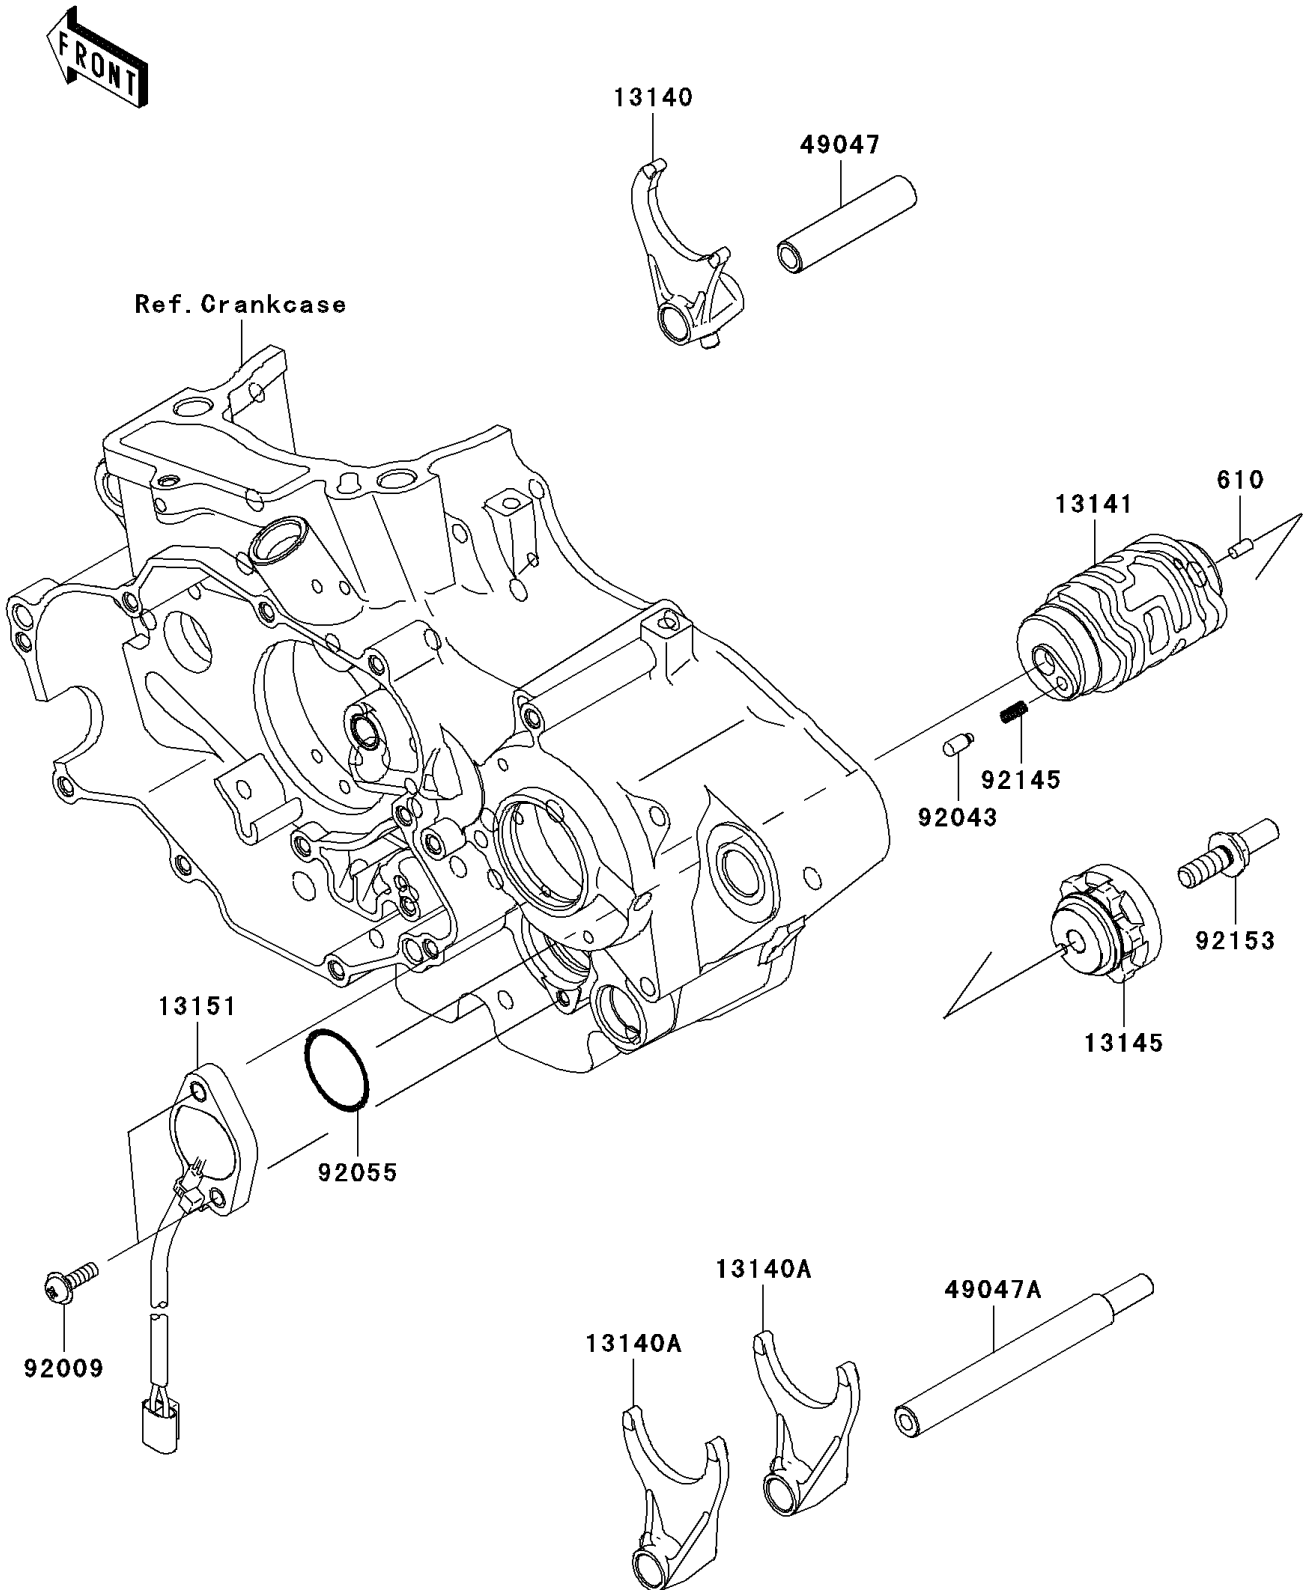

2008 KLX[®] 450R

PARTS DIAGRAM

Gear Change Drum/Shift Fork(s)

E1362

2008 KLX[®] 450R

PARTS LIST

Gear Change Drum/Shift Fork(s)

ITEM NAME

PART NUMBER

QUANTITY
