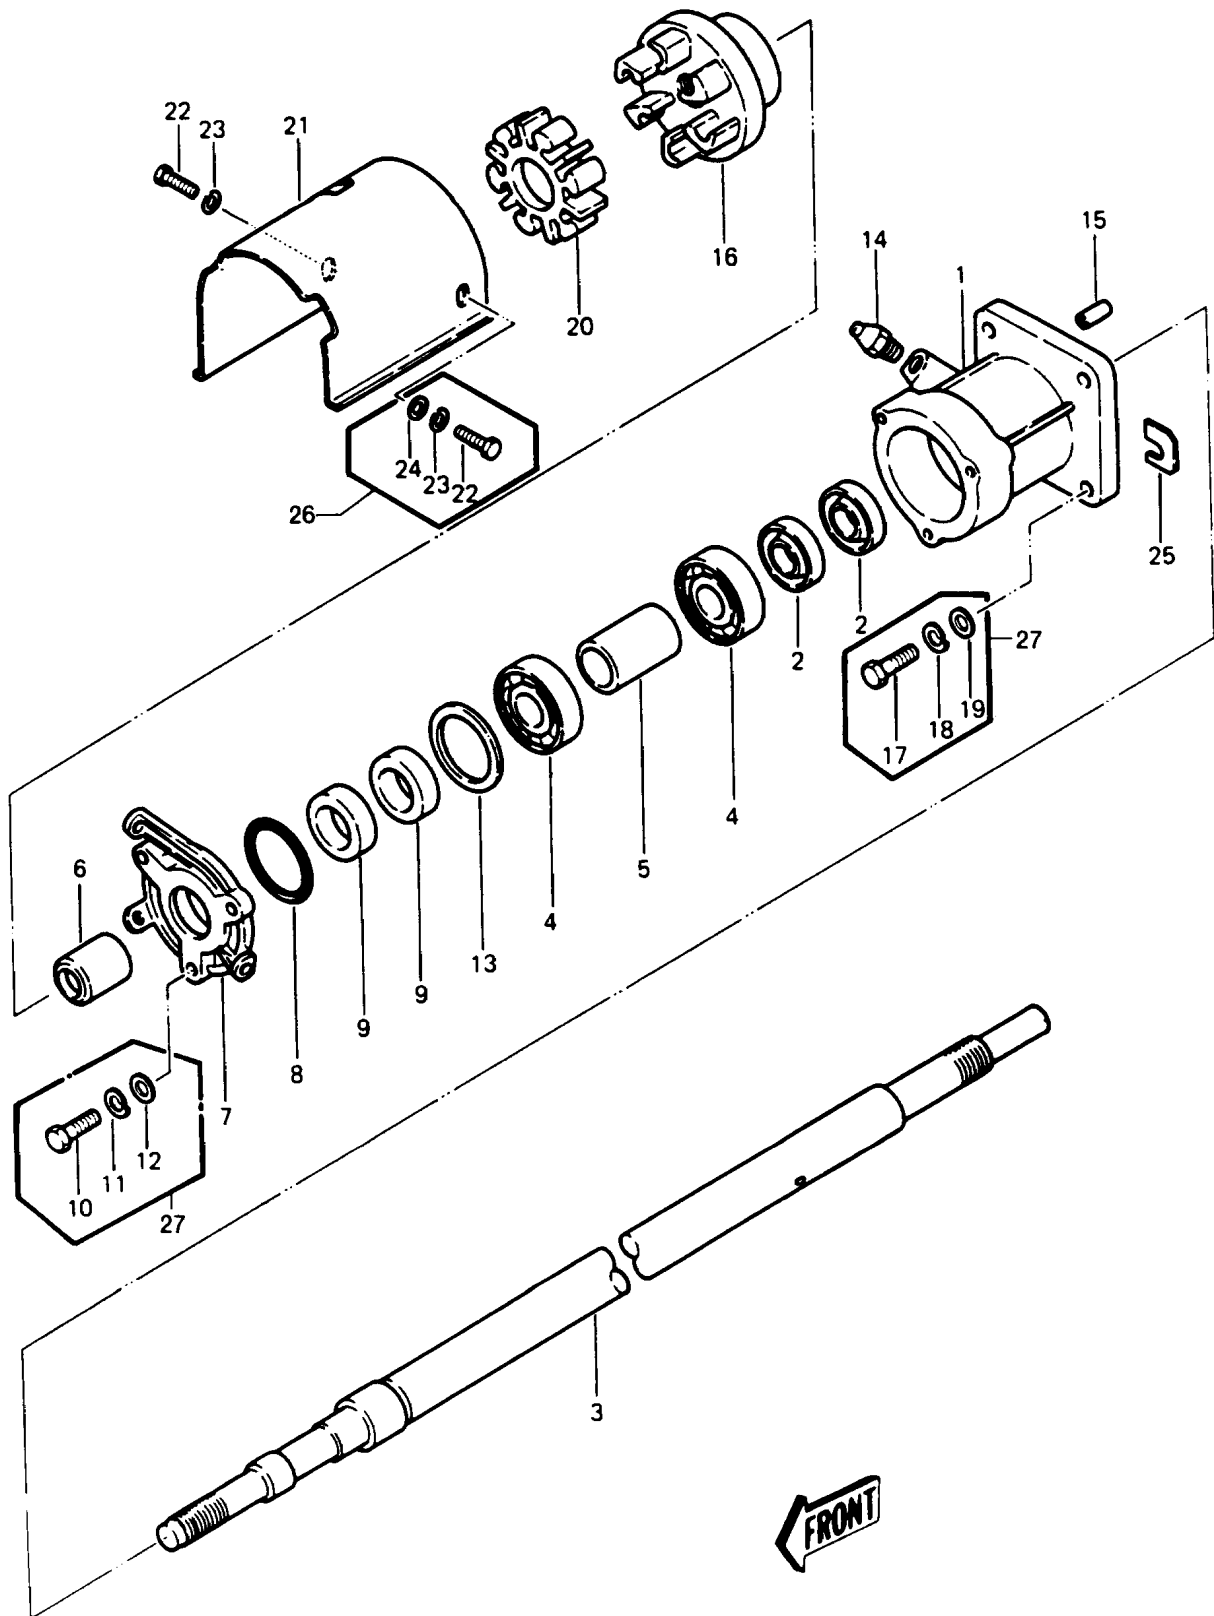

1989 JS440

PARTS DIAGRAM

DRIVE SHAFT

1989 JS440

PARTS LIST DRIVE SHAFT

ITEM NAME

PART NUMBER

QUANTITY
