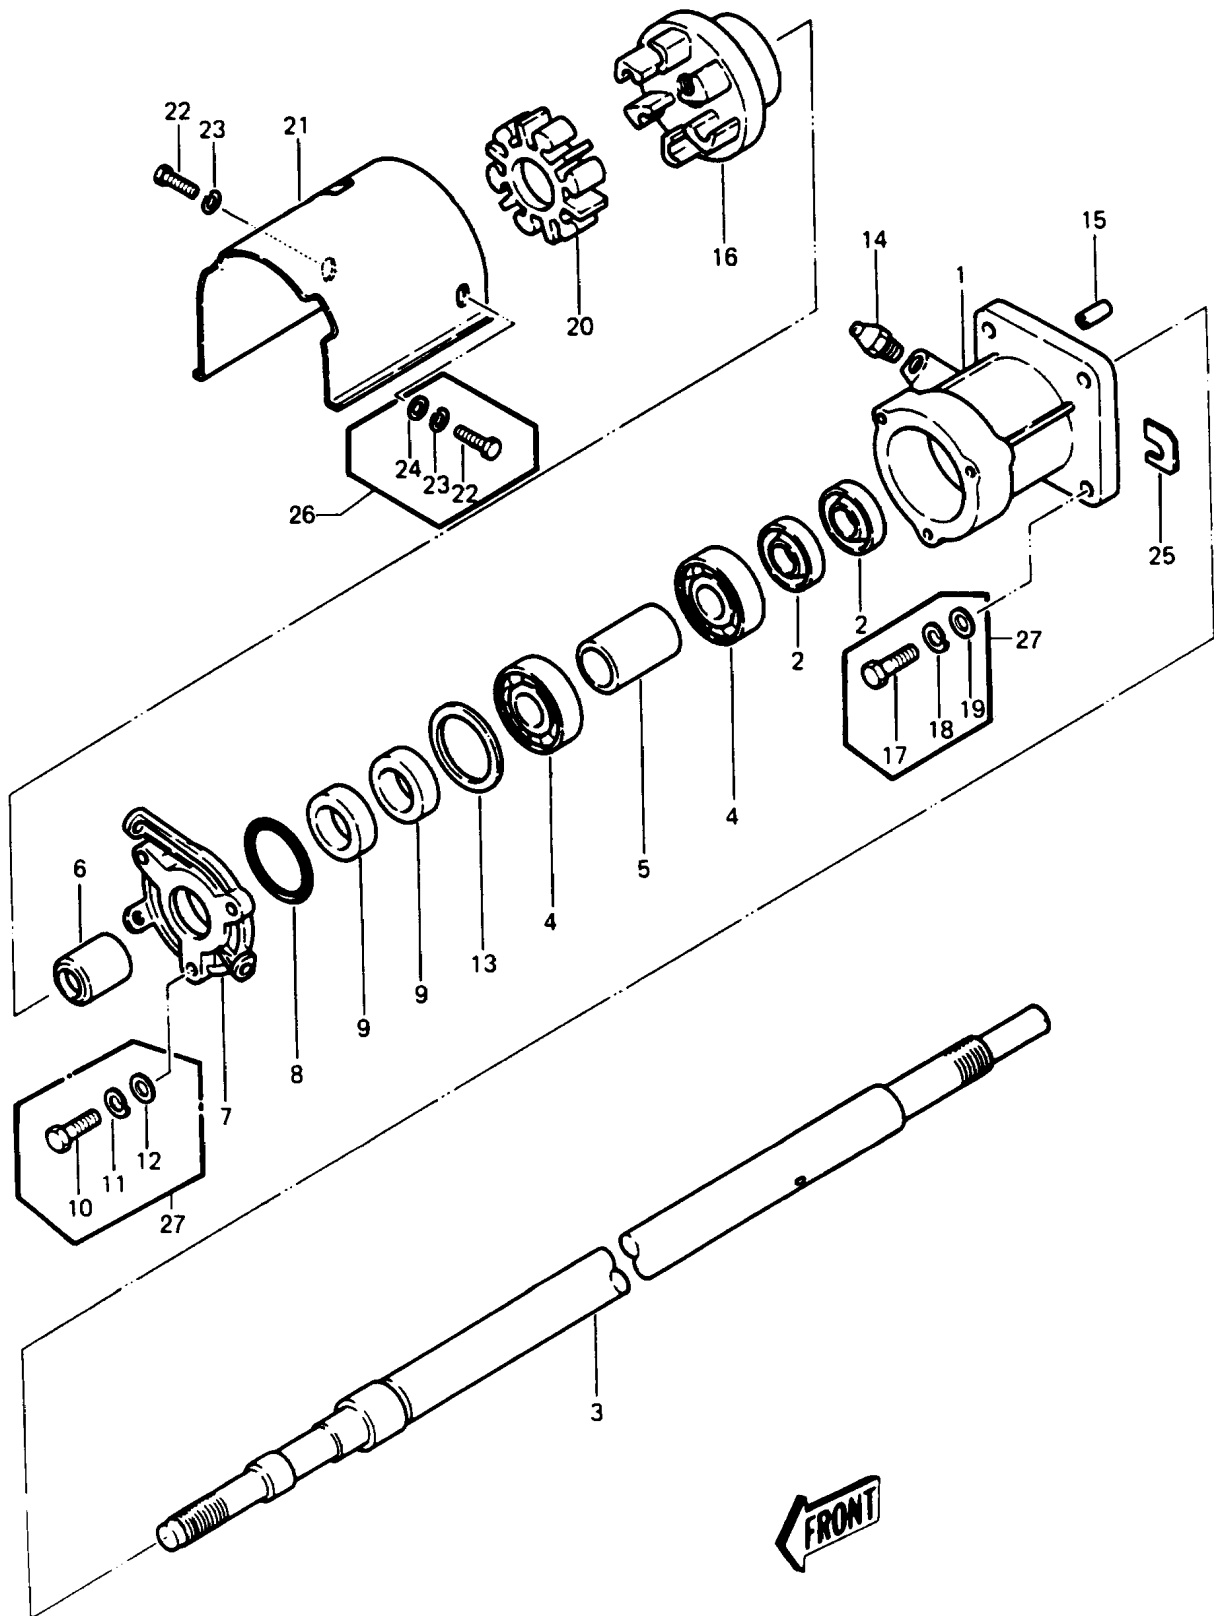

# 1988 JS440

## PARTS DIAGRAM

### DRIVE SHAFT

## PARTS LIST DRIVE SHAFT

ITEM NAME	PART NUMBER	QUANTITY
-----------	-------------	----------

---