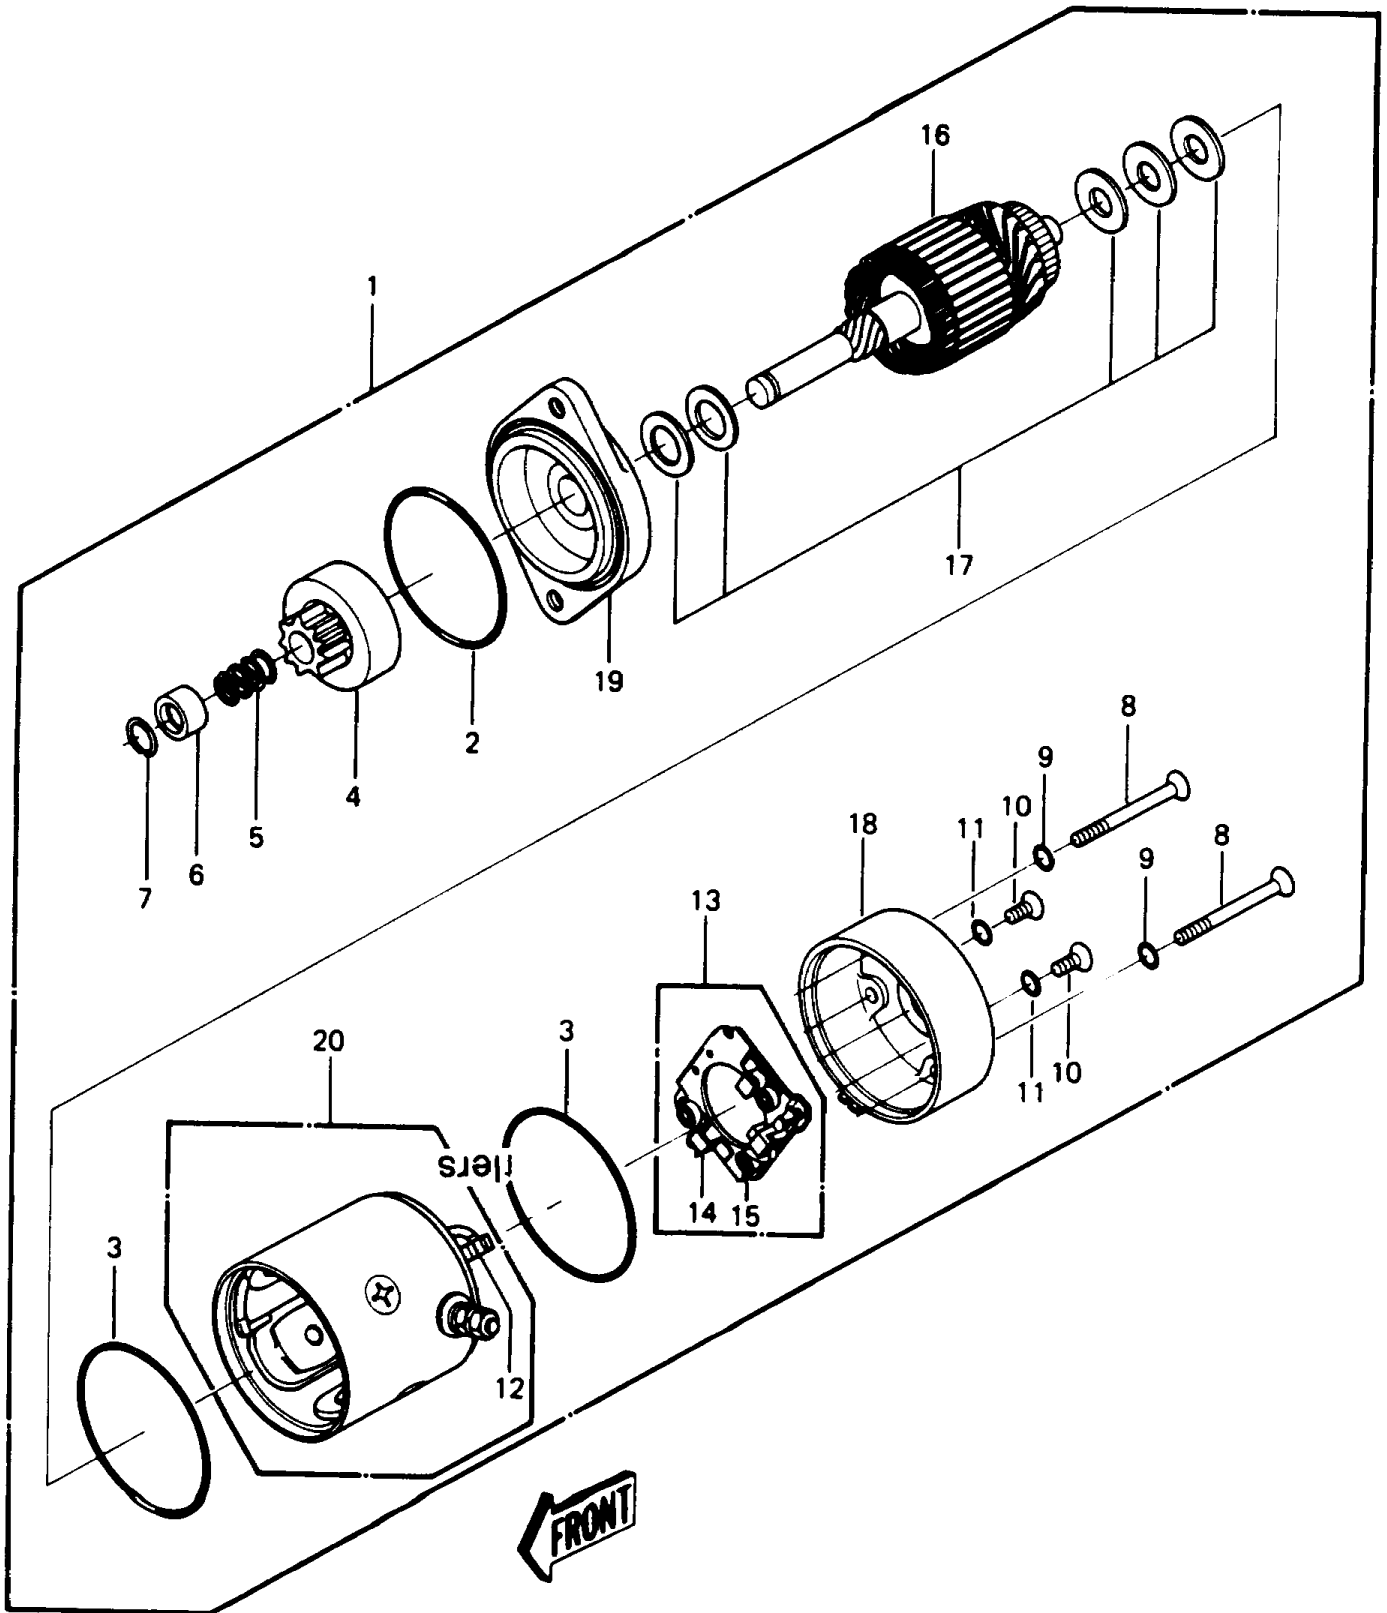

1990 JS440

PARTS DIAGRAM

Starter Motor

1990 JS440

PARTS LIST

Starter Motor

Kawasaki

Let the Good Times Roll®

ITEM NAME

PART NUMBER

QUANTITY
