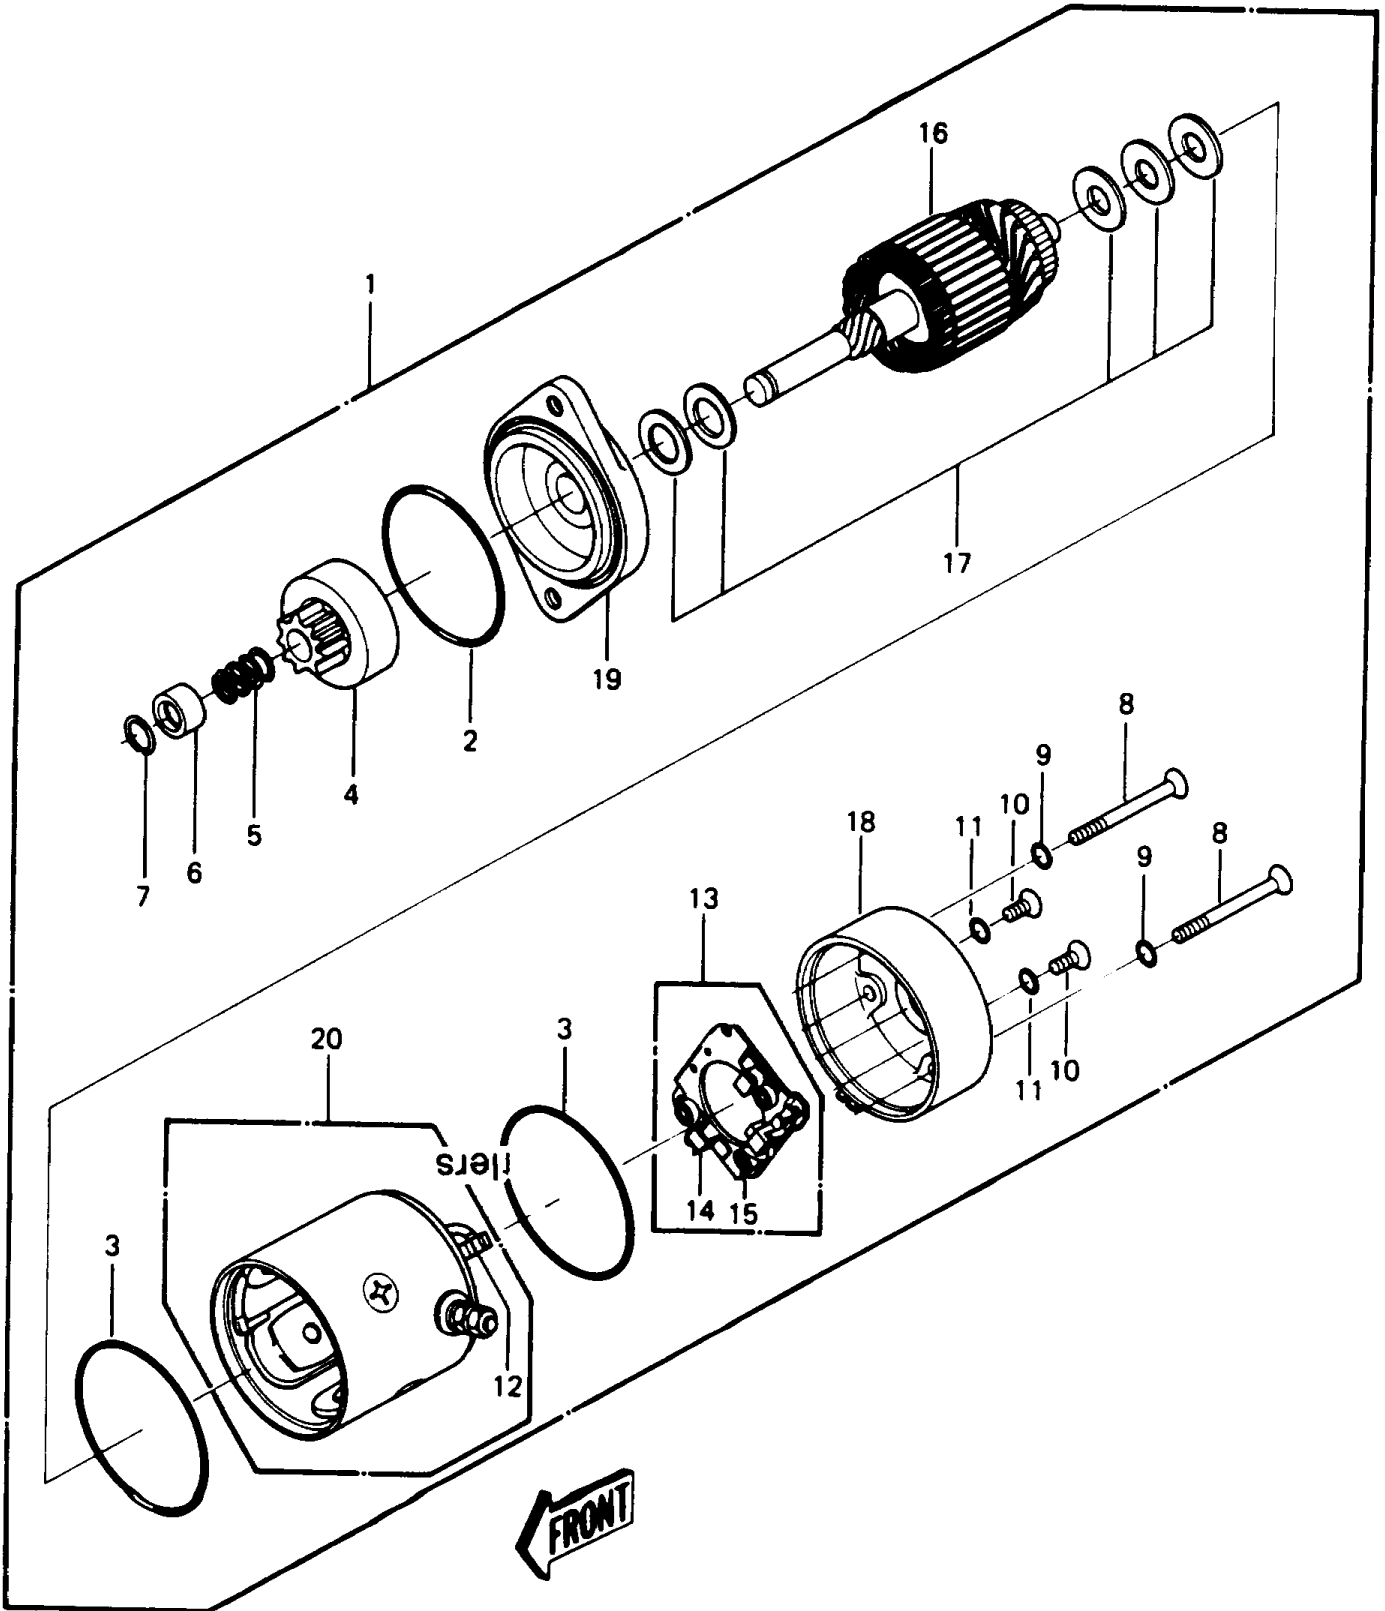

1989 JS440

PARTS DIAGRAM

Starter Motor

1989 JS440

PARTS LIST

Starter Motor

Kawasaki

Let the Good Times Roll®

ITEM NAME

PART NUMBER

QUANTITY
