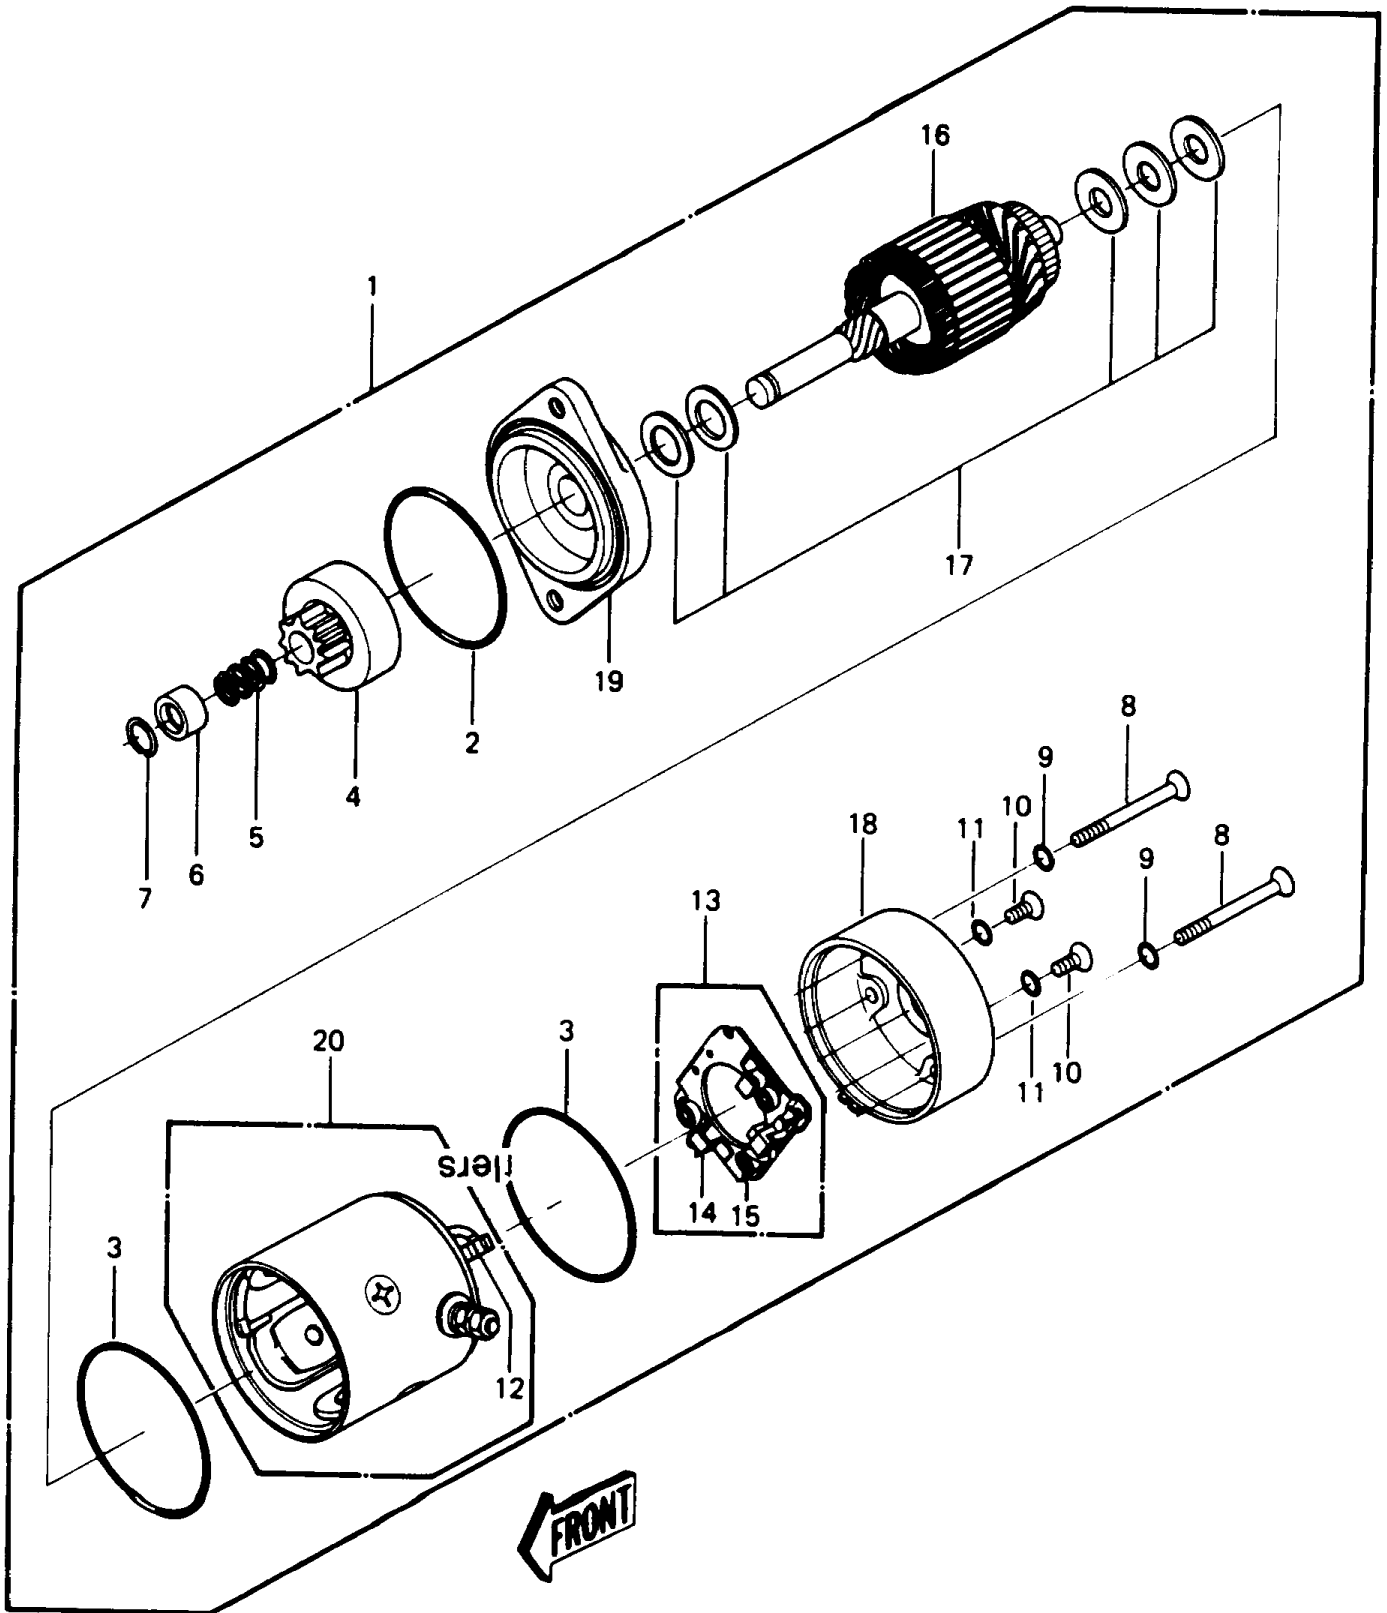

1988 JS440

PARTS DIAGRAM

Starter Motor

1988 JS440

PARTS LIST

Starter Motor

Kawasaki

Let the Good Times Roll®

ITEM NAME

PART NUMBER

QUANTITY
