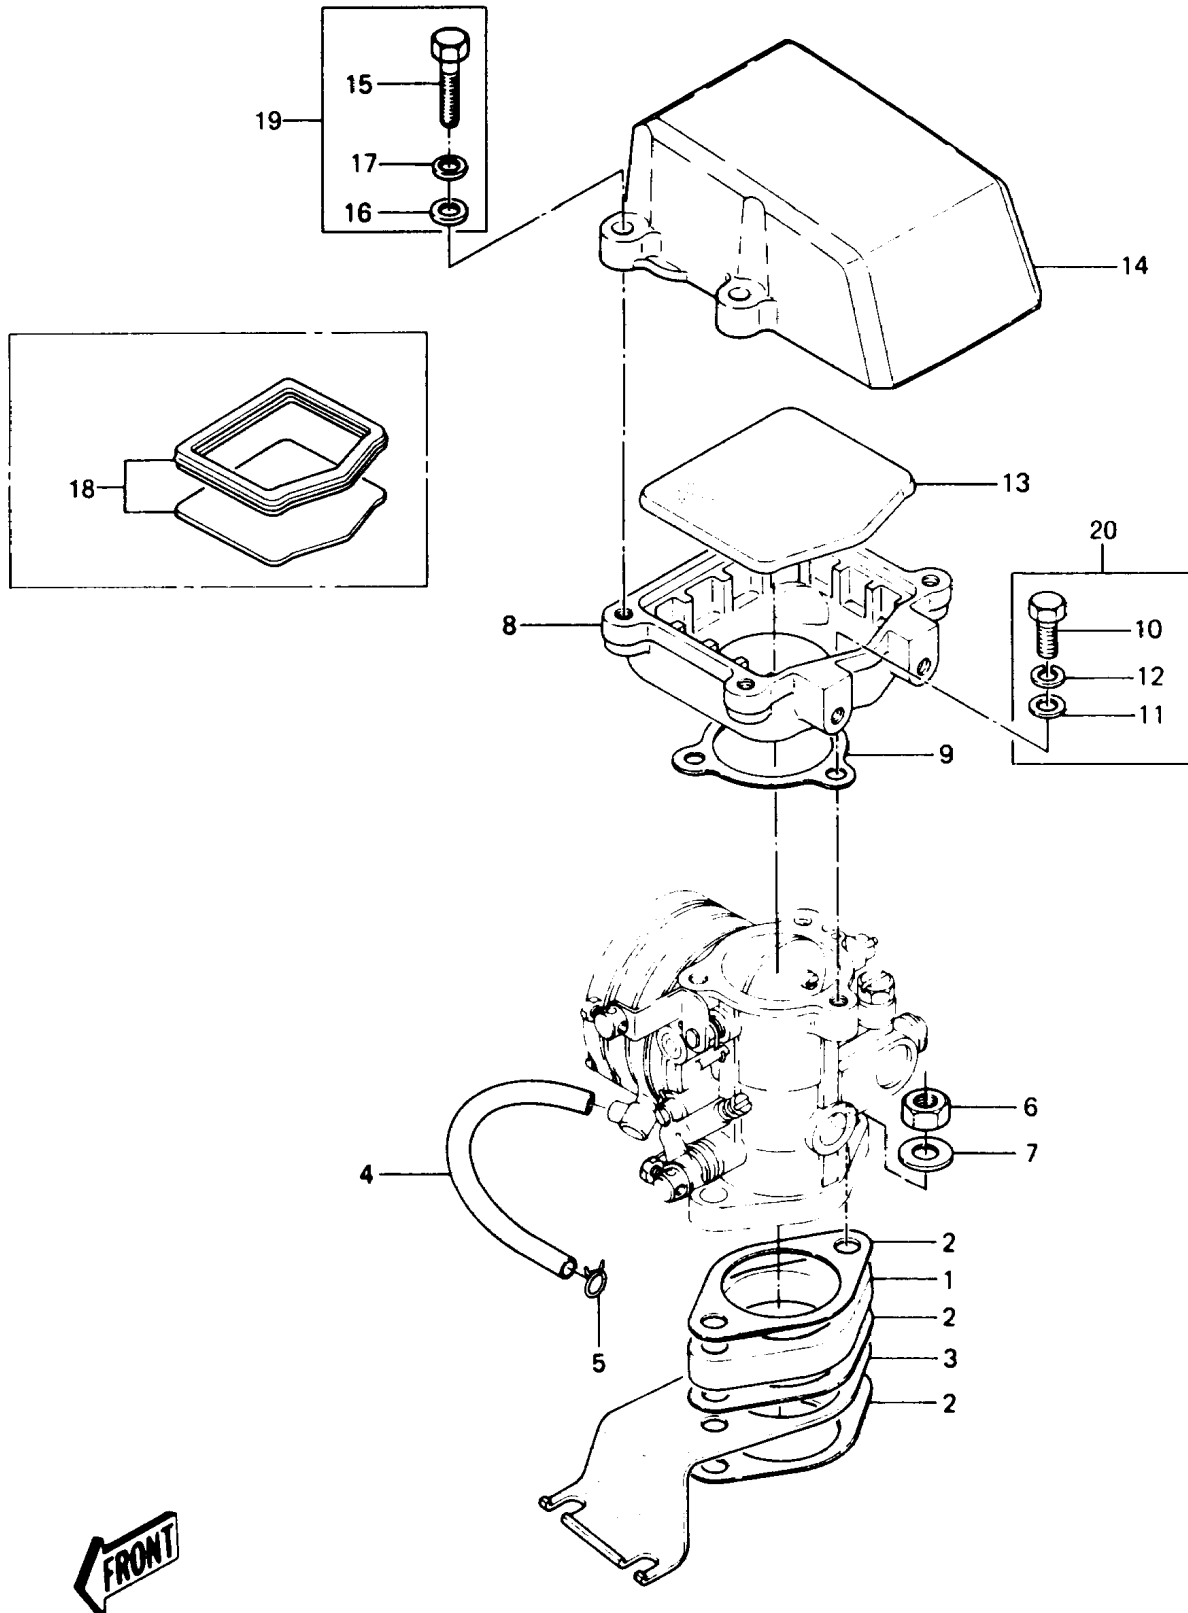

1990 JS440

PARTS DIAGRAM

Carburetor Brackets/Flame Arrester

1990 JS440

PARTS LIST

Carburetor Brackets/Flame Arrester

ITEM NAME

PART NUMBER

QUANTITY
