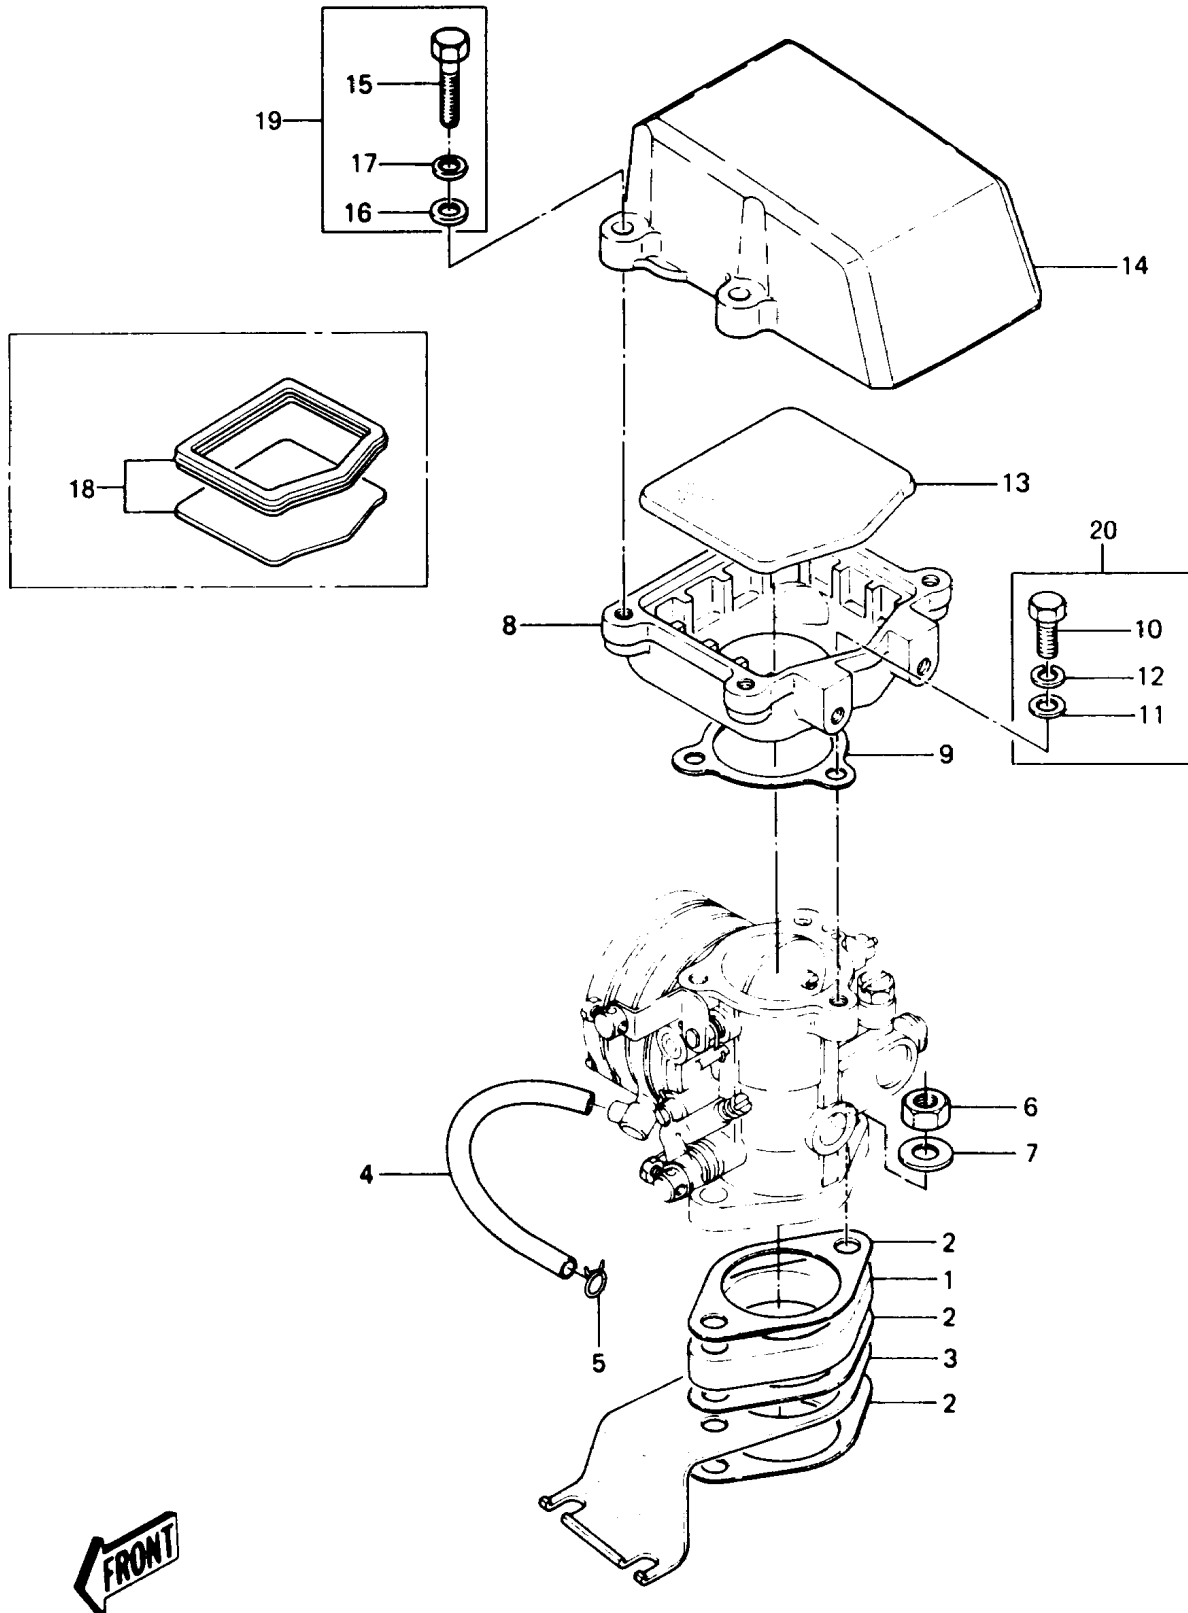

1989 JS440

PARTS DIAGRAM

Carburetor Brackets/Flame Arrester

1989 JS440

PARTS LIST

Carburetor Brackets/Flame Arrester

ITEM NAME

PART NUMBER

QUANTITY
