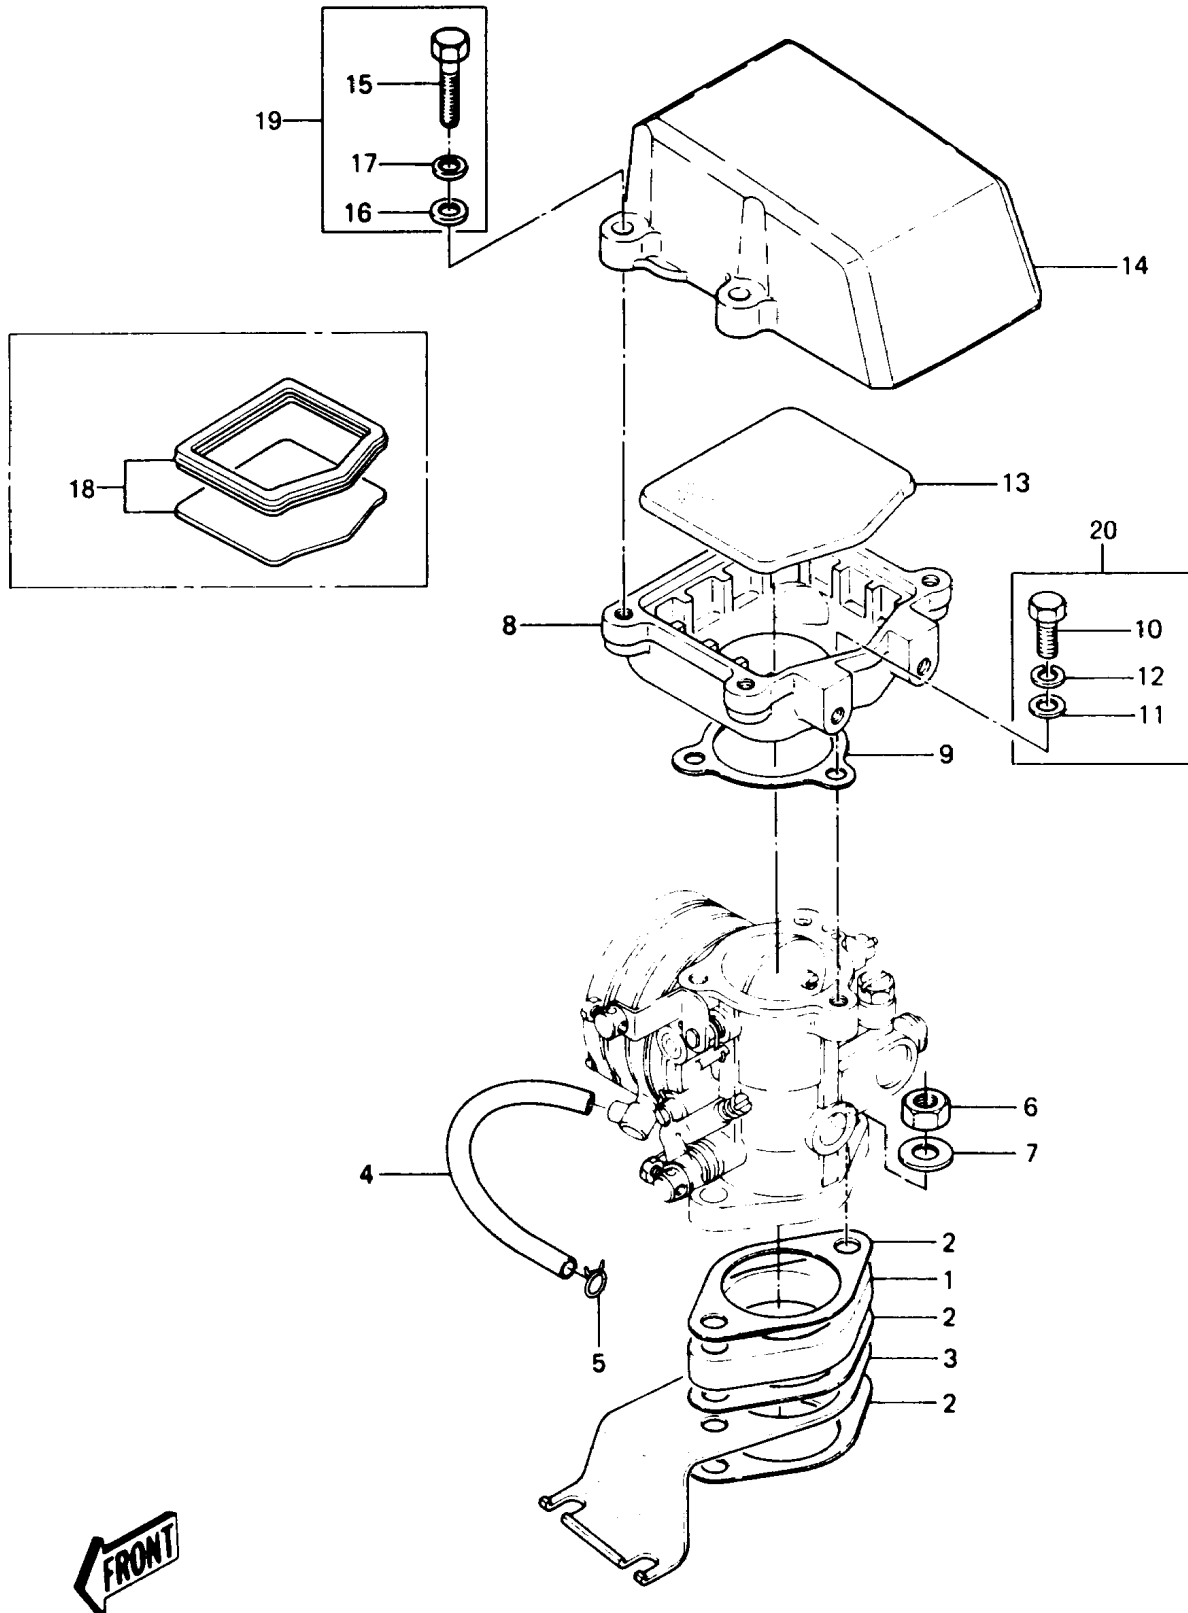

1988 JS440

PARTS DIAGRAM

Carburetor Brackets/Flame Arrester

1988 JS440

PARTS LIST

Carburetor Brackets/Flame Arrester

ITEM NAME

PART NUMBER

QUANTITY
