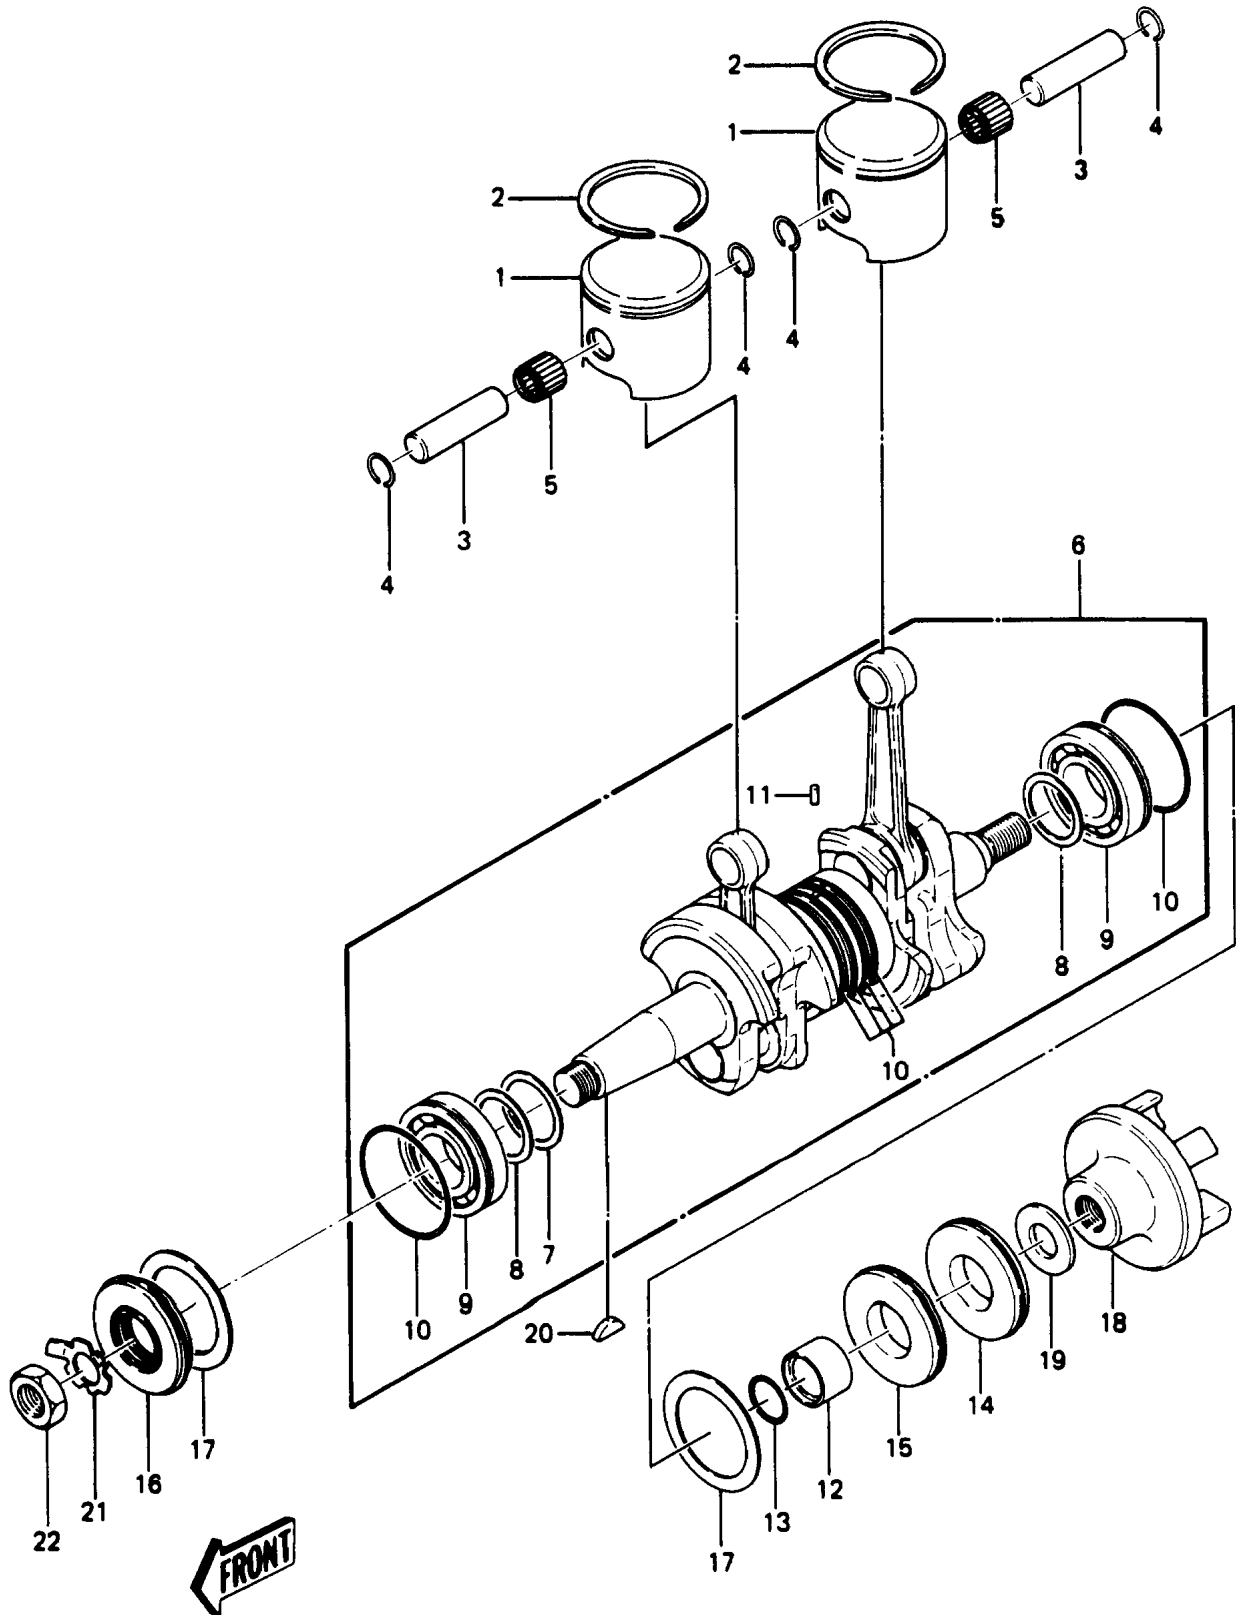

1989 JS440

PARTS DIAGRAM

Crankshaft/Pistons

1989 JS440

PARTS LIST

Crankshaft/Pistons

Kawasaki

Let the Good Times Roll®

ITEM NAME

PART NUMBER

QUANTITY
