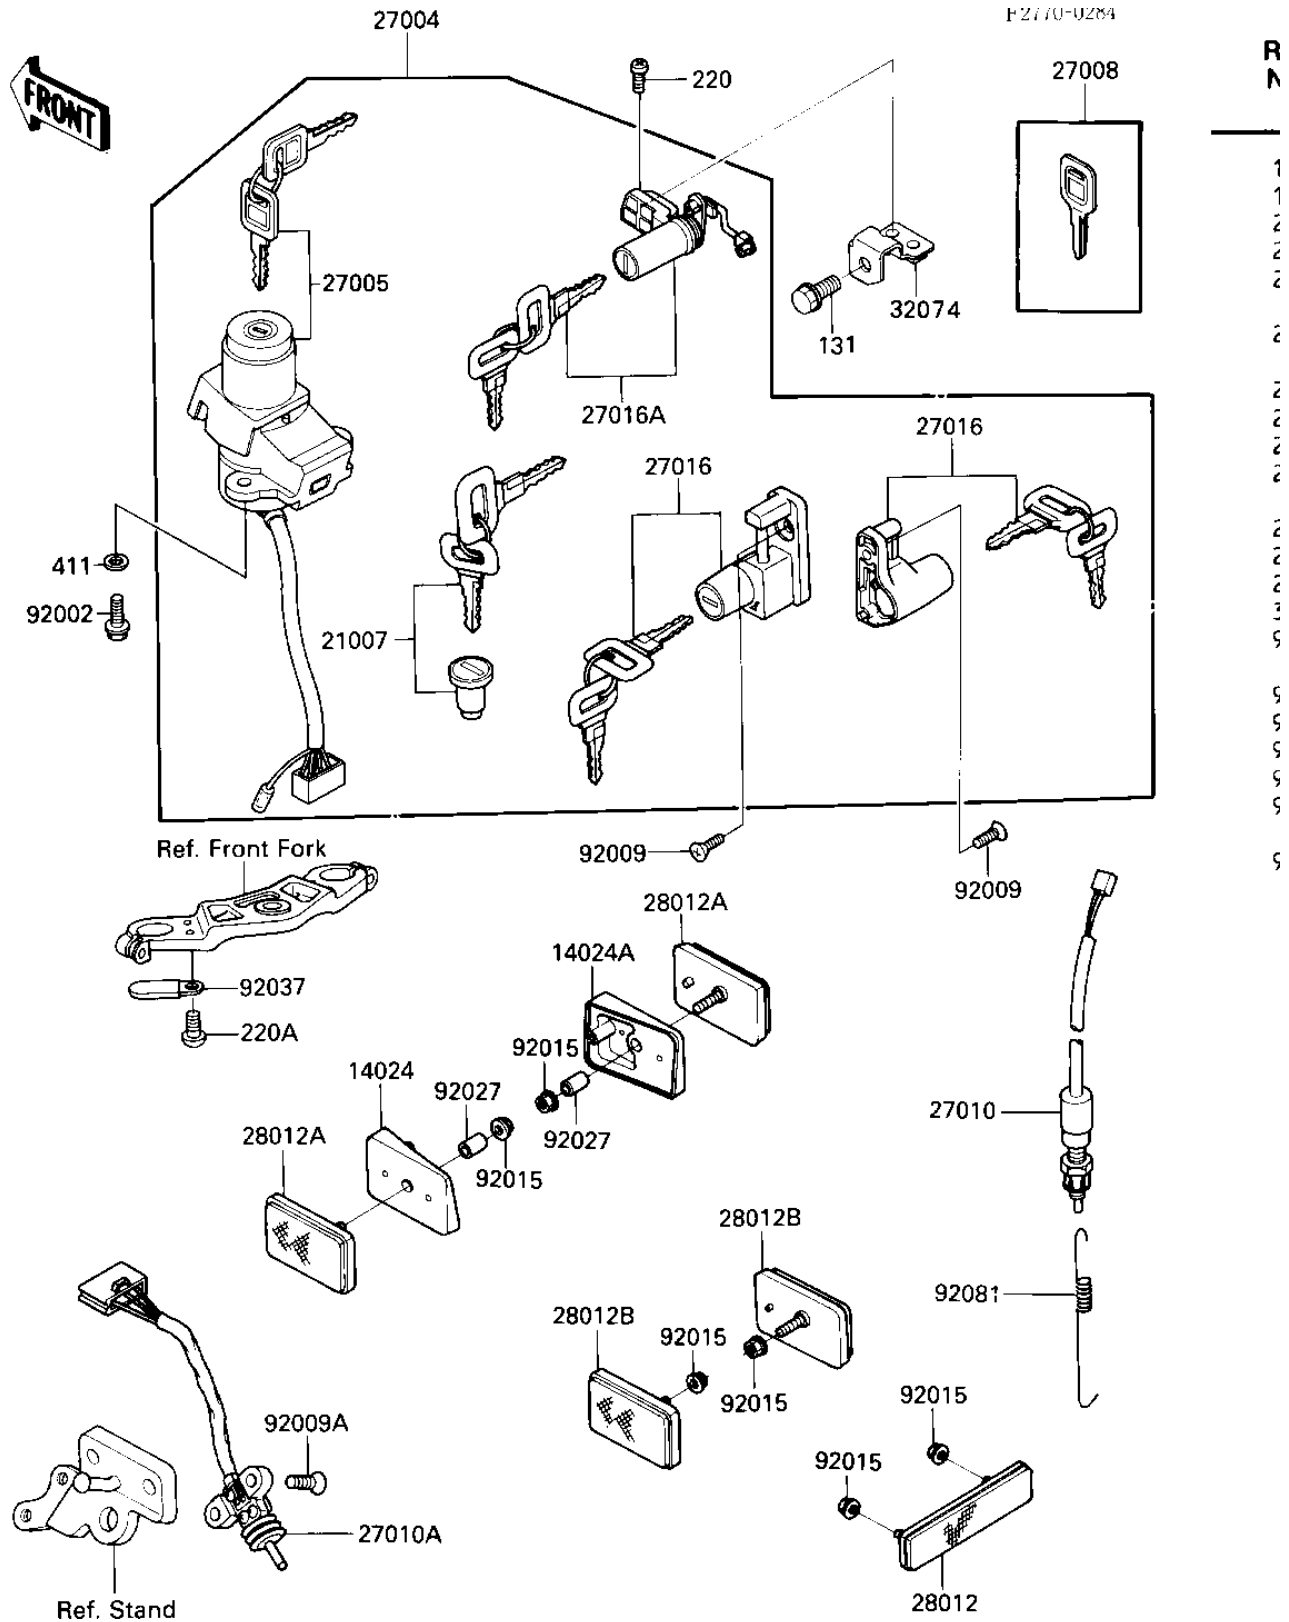

1987 Ninja® 600

PARTS DIAGRAM

IGNITION SWITCH/LOCKS/REFLECTORS

1987 Ninja® 600

PARTS LIST

IGNITION SWITCH/LOCKS/REFLECTORS

ITEM NAME	PART NUMBER	QUANTITY
COVER,REFLECTOR,FR (Ref # 14024)	14025-1886	1
COVER,REFLECTOR,FR (Ref # 14024A)	14025-1887	1
ROTOR,LOCK,TANK CAP (Ref # 21007)	21007-5012	1
SWITCH-ASSY (Ref # 27004)	27004-5326	1
SWITCH-ASSY-IGNITION (Ref # 27005)	27005-5074	1
KEY-LOCK,BLANK (Ref # 27008)	27008-1103	1
SWITCH,BRAKE LAMP (Ref # 27010)	27010-1093	1
SWITCH,SIDE STAND (Ref # 27010A)	27010-1225	1
LOCK-ASSY,HELMET (Ref # 27016)	27016-5091	2
LOCK-ASSY,SEAT (Ref # 27016A)	27016-5093	1
REFLECTOR,REAR REFLEX (Ref # 28012)	28012-1005	1
REFLECTOR-REFLEX,FR (Ref # 28012A)	28012-1052	2
REFLECTOR-REFLEX,RR (Ref # 28012B)	28012-1054	2
BRACKET-LOCK,SEAT (Ref # 32074)	32074-1121	1
BOLT (Ref # 92002)	92002-1333	2
SCREW,5X16 (Ref # 92009)	92009-1305	2
SCREW (Ref # 92009A)	92009-1459	2
NUT,FLANGED,5MM (Ref # 92015)	92015-1259	6
COLLAR,5X8X14.5 (Ref # 92027)	92027-1789	2
CLAMP,WIRING HARNESS (Ref # 92037)	92037-1539	1
SPRING,BRAKE LAMP SWI (Ref # 92081)	92081-1704	1
BELT,FLANGED,6X12 (Ref # 131)	131B0612	2
SCREW PAN HEAD 5X12 (Ref # 220)	220B0512	2
SCREW-PAN-CROS (Ref # 220A)	220C0510	1
WASHER PLAIN 6MM (Ref # 411)	410B0600	2