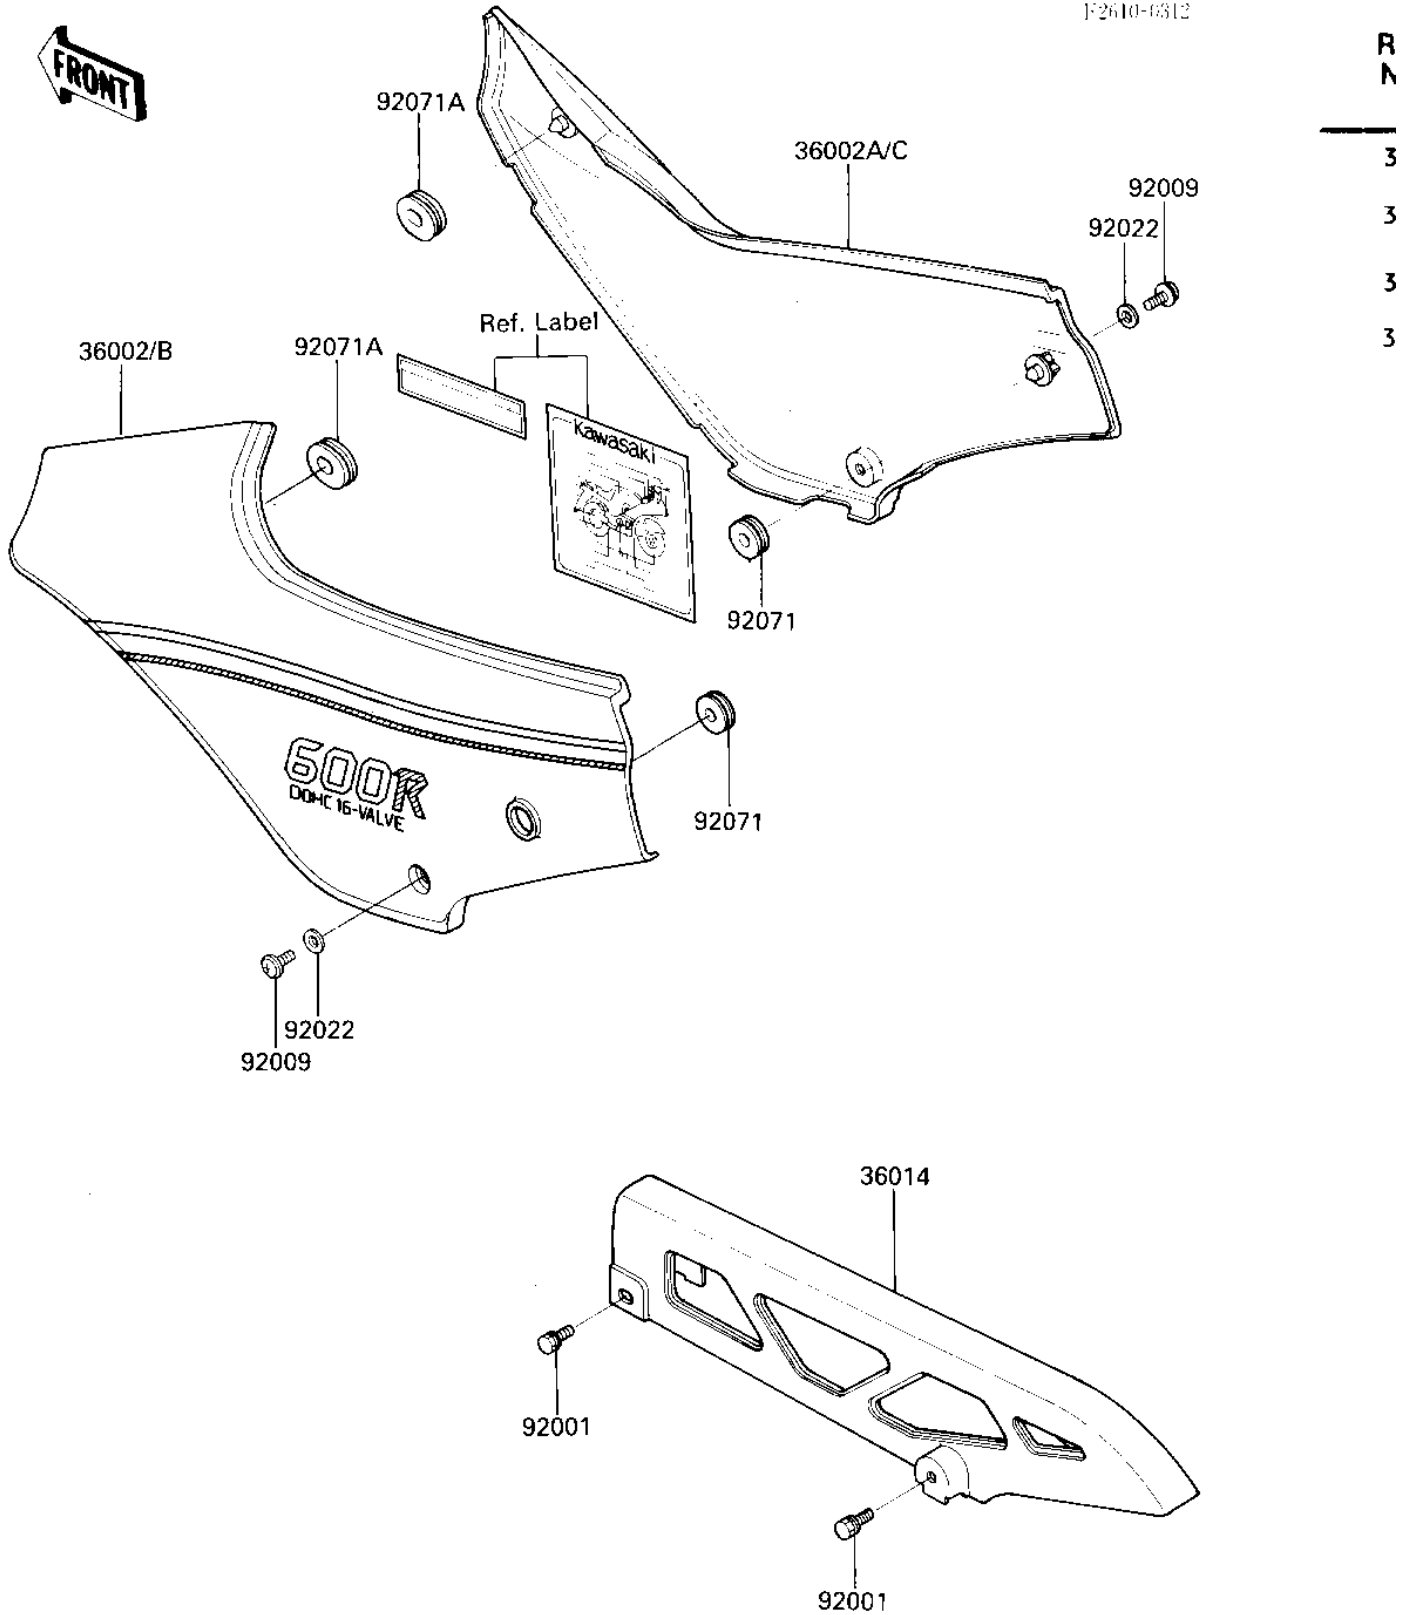

## PARTS DIAGRAM

### SIDE COVERS/CHAIN COVER

1F2610-0312

## PARTS LIST

### SIDE COVERS/CHAIN COVER

ITEM NAME	PART NUMBER	QUANTITY
COVER-SIDE,LH,RED/GRA (Ref # 36002)	36002-5383-X5	1
COVER-SIDE,RH,RED/GRA (Ref # 36002A)	36002-5384-X5	1
COVER-SIDE,LH,BLUE/WHITE (Cana (Ref # 36002B)	36002-5395-X7	1
COVER-SIDE,RH,BLUE/WHITE (Cana (Ref # 36002C)	36002-5396-X7	1
CASE-CHAIN (Ref # 36014)	36014-1121	1
BOLT,6X12,BLACK (Ref # 92001)	92001-1956	2
SCREW,6X14 (Ref # 92009)	92009-1288	2
WASHER,6.5X16X1.0 (Ref # 92022)	92022-1654	2
GROMMET (Ref # 92071)	92071-056	2
GROMMET,SIDE COVER (Ref # 92071A)	92071-1043	2