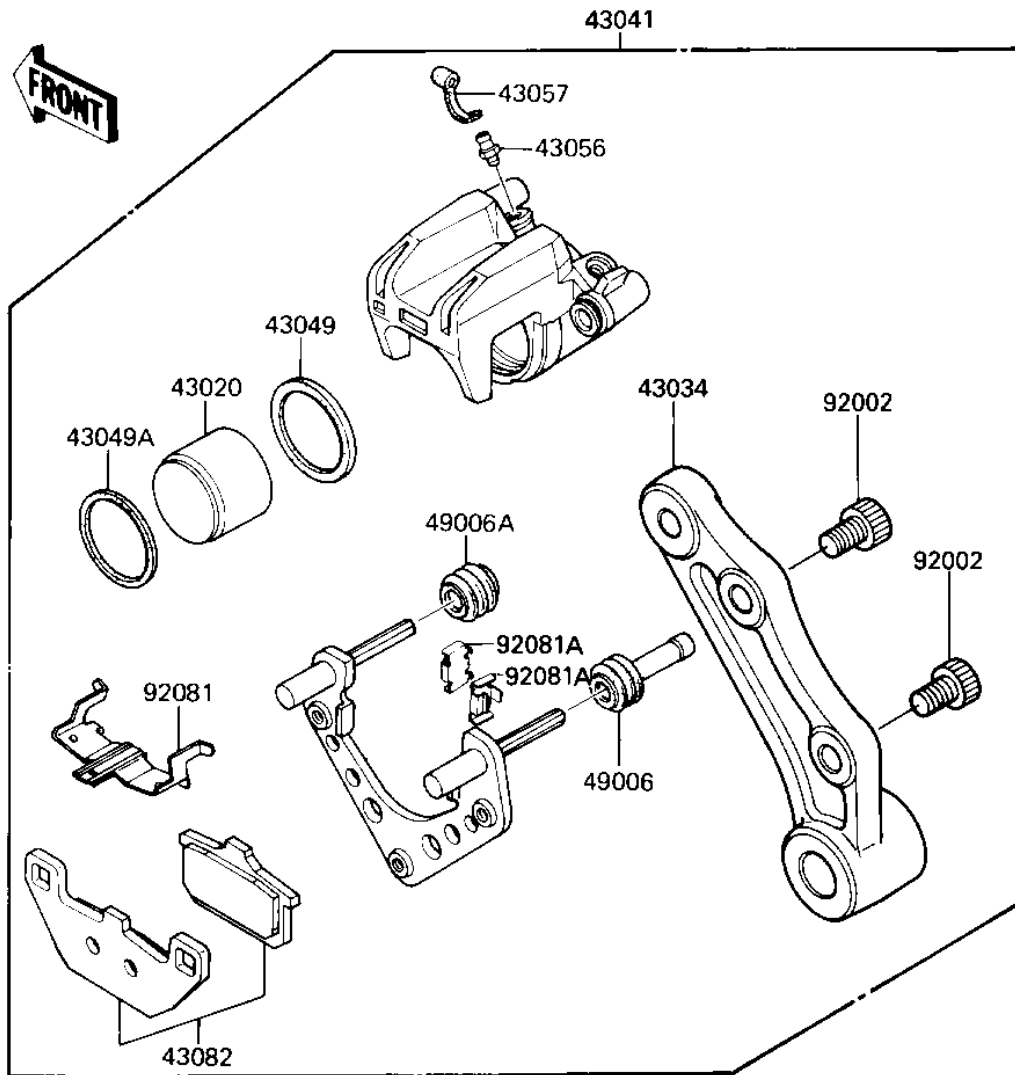

1987 Ninja® 600

PARTS DIAGRAM

REAR BRAKE

F2294-0027

R	N
4	
4	
4	
4	
4	
4	
4	
4	
4	
9	
9	
9	
9	

1987 Ninja® 600

PARTS LIST

REAR BRAKE

ITEM NAME

PART NUMBER

QUANTITY
