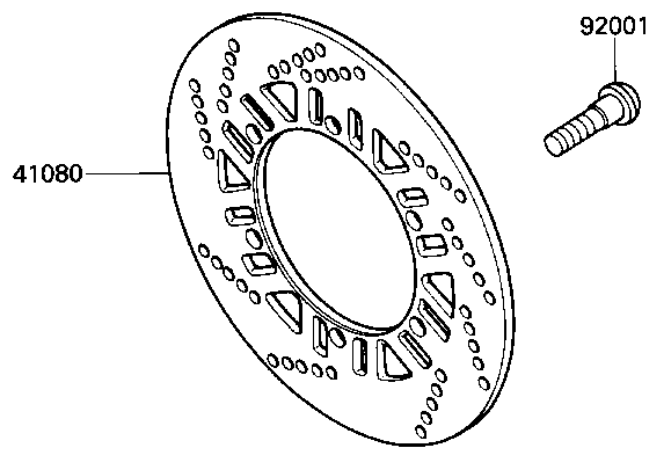

1987 Ninja® 600

PARTS DIAGRAM

REAR BRAKE

F2294-0027

R	N
4	
4	
4	
4	
4	
4	
4	
4	
4	
9	
9	
9	
9	

1987 Ninja® 600

PARTS LIST

REAR BRAKE

ITEM NAME

PART NUMBER

QUANTITY
