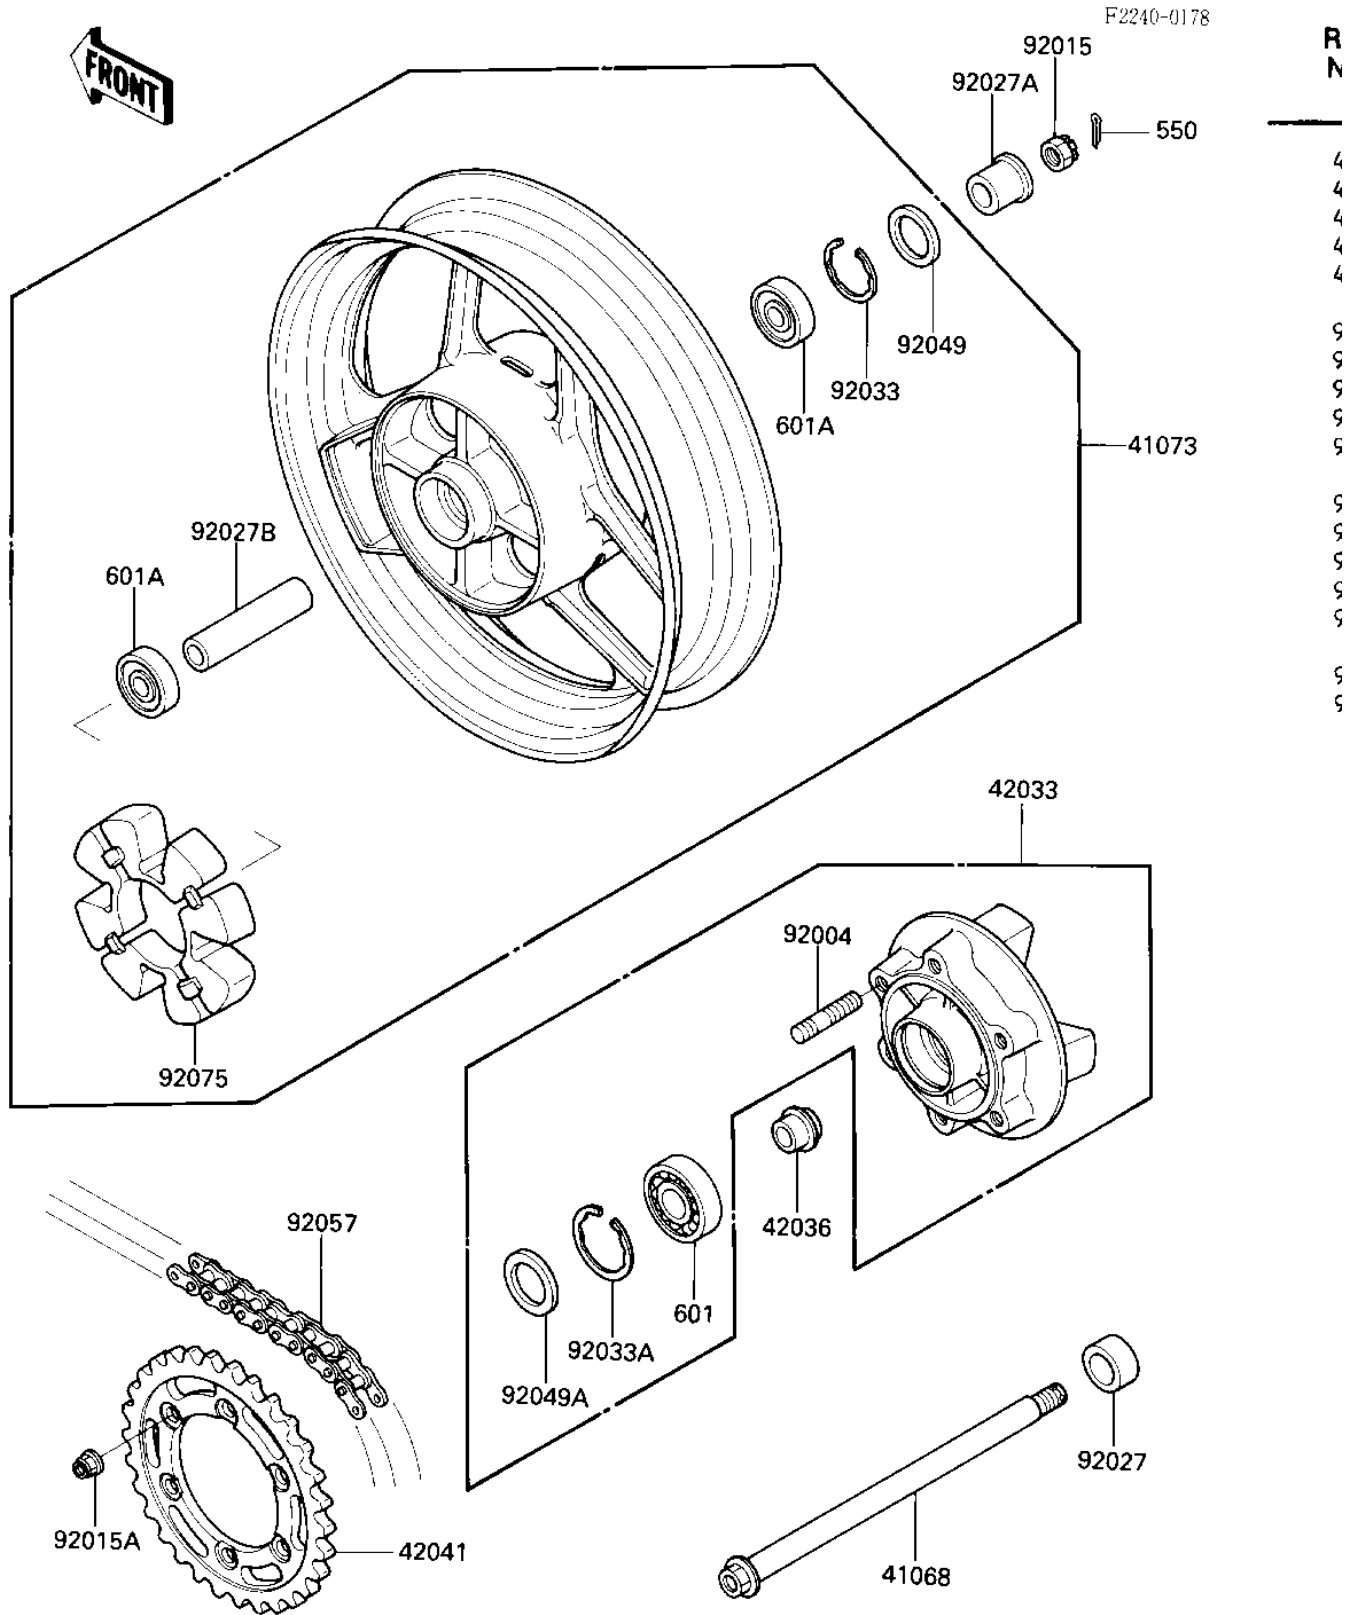

1987 Ninja® 600

PARTS DIAGRAM

REAR WHEEL/HUB/CHAIN

1987 Ninja® 600

PARTS LIST

REAR WHEEL/HUB/CHAIN

ITEM NAME

PART NUMBER

QUANTITY
