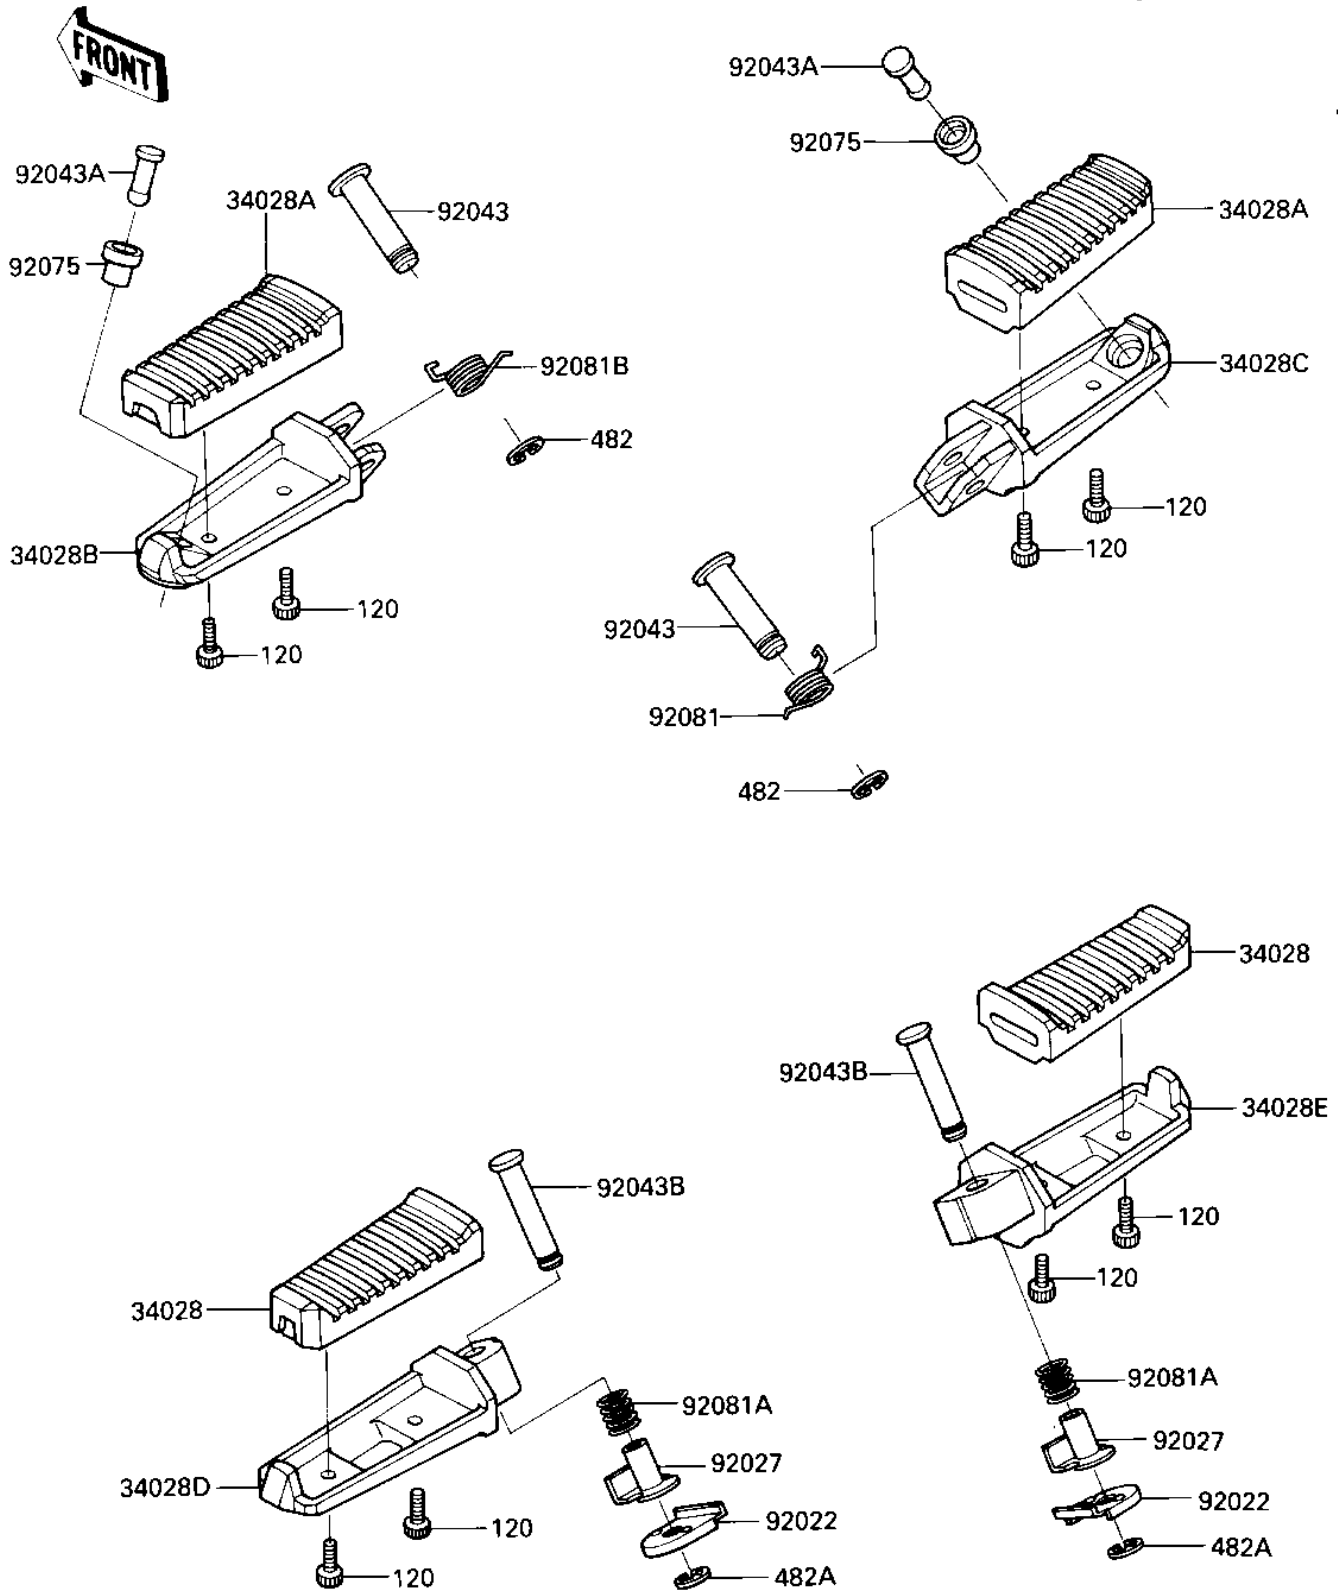

1987 Ninja® 600

PARTS DIAGRAM

FOOTRESTS

F2160-0138

R
N

1987 Ninja® 600

PARTS LIST FOOTRESTS

ITEM NAME

PART NUMBER

QUANTITY
