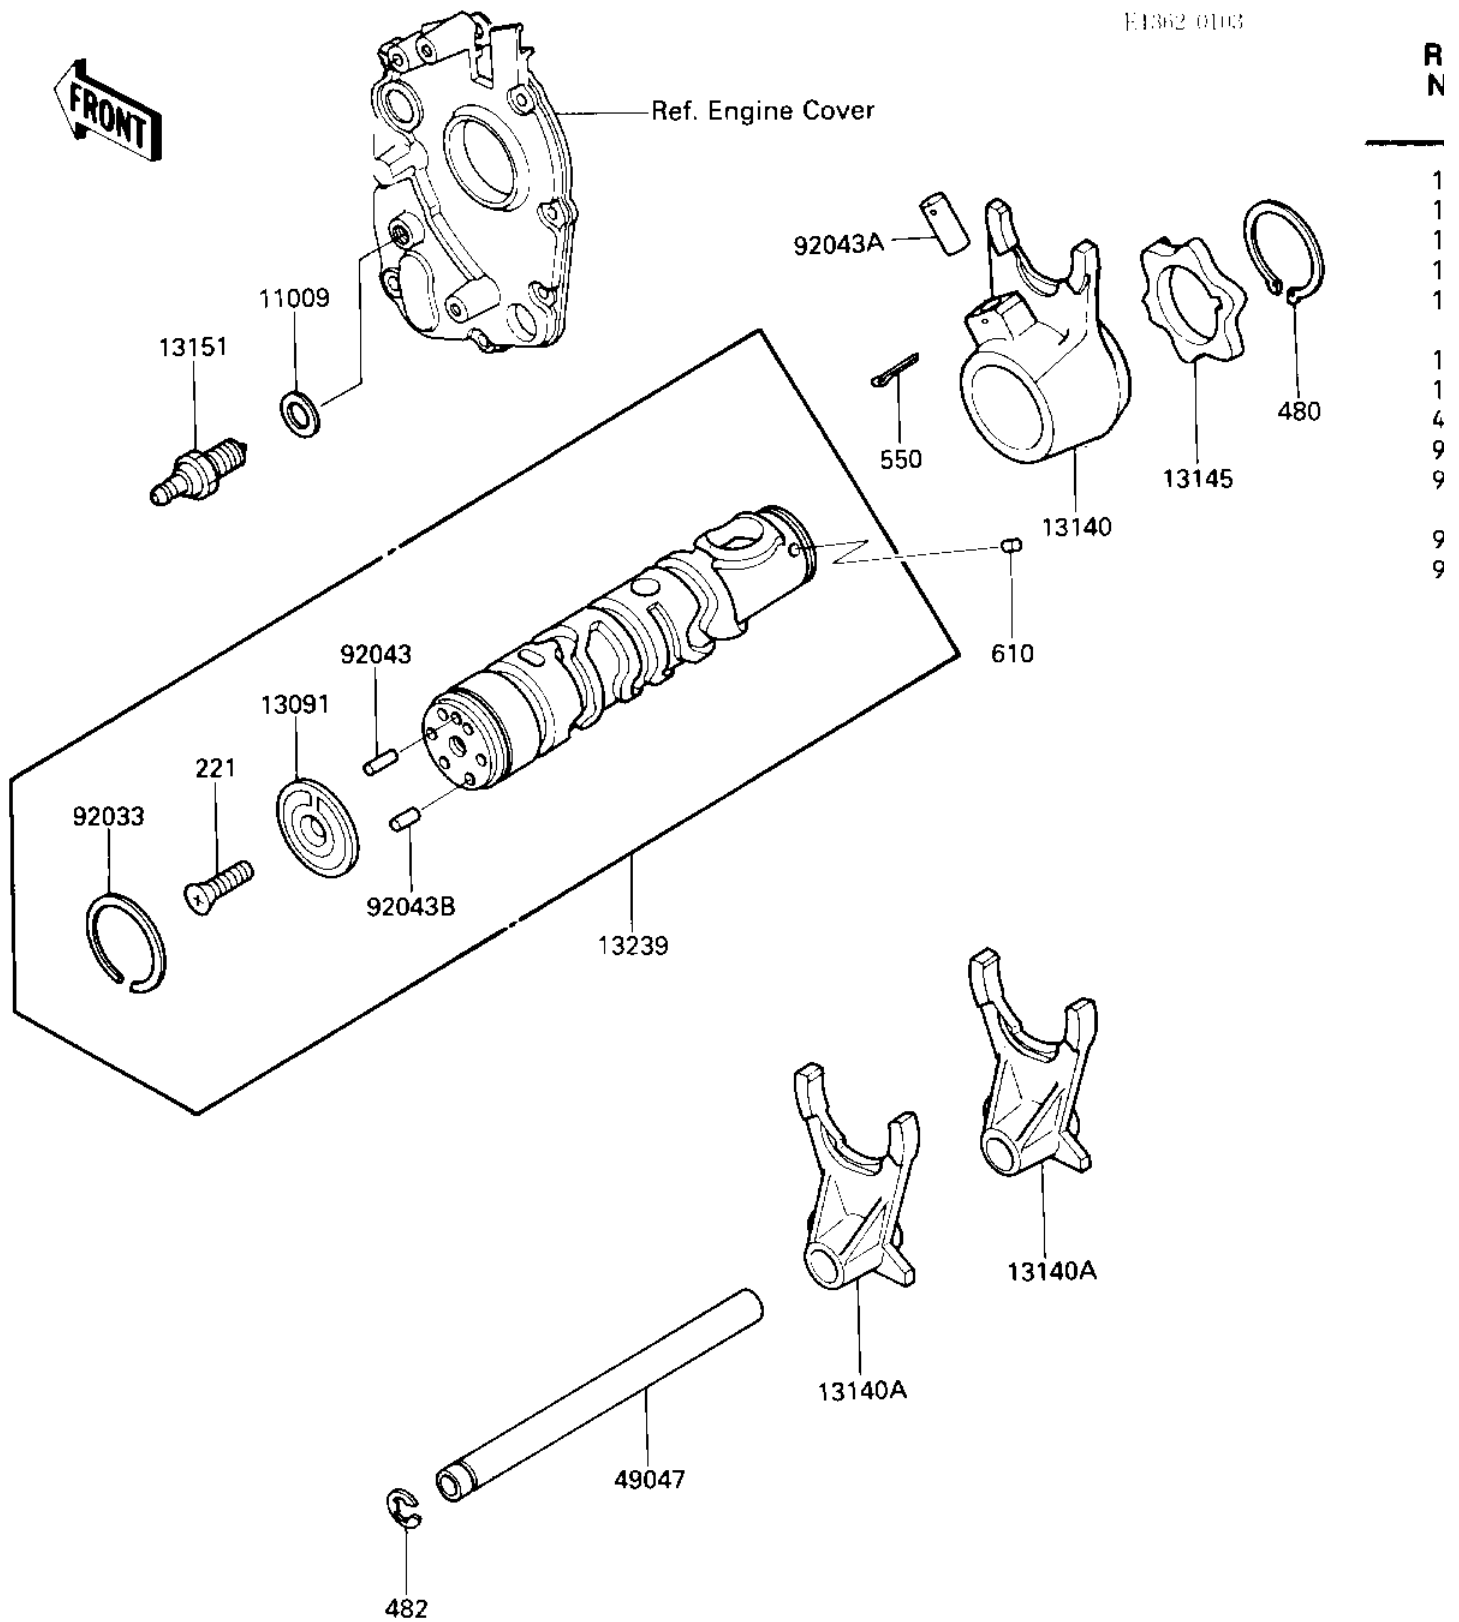

1987 Ninja® 600

PARTS DIAGRAM

GEAR CHANGE DRUM & FORKS

1987 Ninja® 600

PARTS LIST

GEAR CHANGE DRUM & FORKS

ITEM NAME

PART NUMBER

QUANTITY
