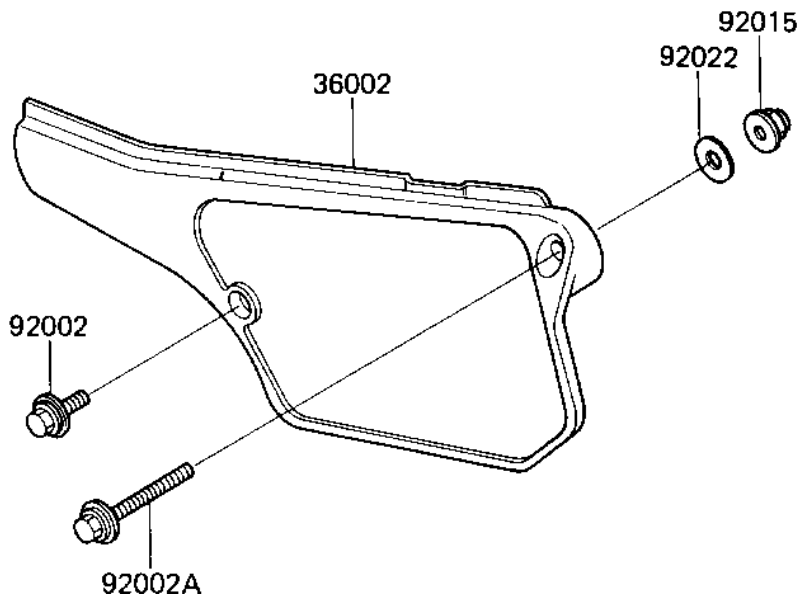

1987 Big Wheel

PARTS DIAGRAM

SIDE COVERS

F2611-0009

3
3
9
9
9
9

1987 Big Wheel

PARTS LIST SIDE COVERS

ITEM NAME	PART NUMBER	QUANTITY
COVER-SIDE,LH,L.GREEN (Ref # 36002)	36002-5155-6W	1
COVER-SIDE,RH,L.GREEN (Ref # 36002A)	36002-5156-6W	1
BOLT (Ref # 92002)	92150-1506	2
BOLT (Ref # 92002A)	92150-1486	2
NUT,LOCK,FLANGED,6MM (Ref # 92015)	92015-1339	2
WASHER PLAIN (Ref # 92022)	92022-024	2