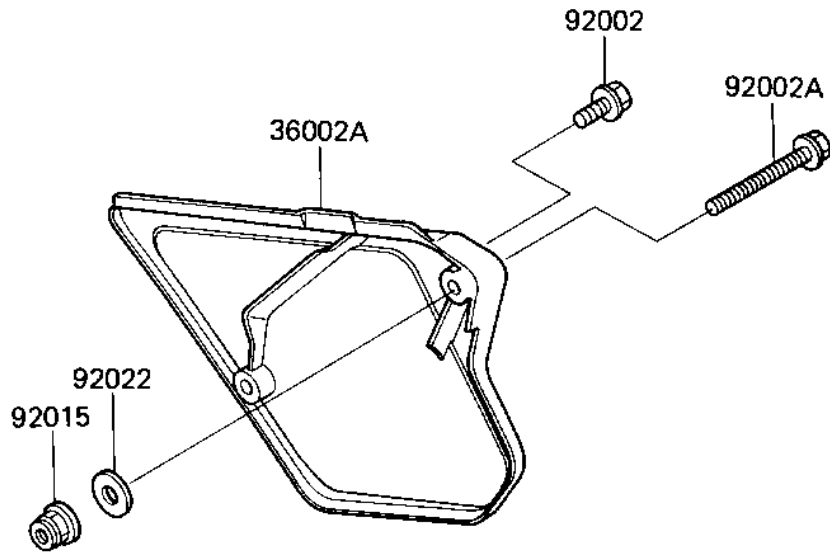

1987 Big Wheel

PARTS DIAGRAM

SIDE COVERS

F2611-0009

3
3
9
9
9
9

1987 Big Wheel

PARTS LIST SIDE COVERS

ITEM NAME	PART NUMBER	QUANTITY
COVER-SIDE,LH,L.GREEN (Ref # 36002)	36002-5155-6W	1
COVER-SIDE,RH,L.GREEN (Ref # 36002A)	36002-5156-6W	1
BOLT (Ref # 92002)	92150-1506	2
BOLT (Ref # 92002A)	92150-1486	2
NUT,LOCK,FLANGED,6MM (Ref # 92015)	92015-1339	2
WASHER PLAIN (Ref # 92022)	92022-024	2