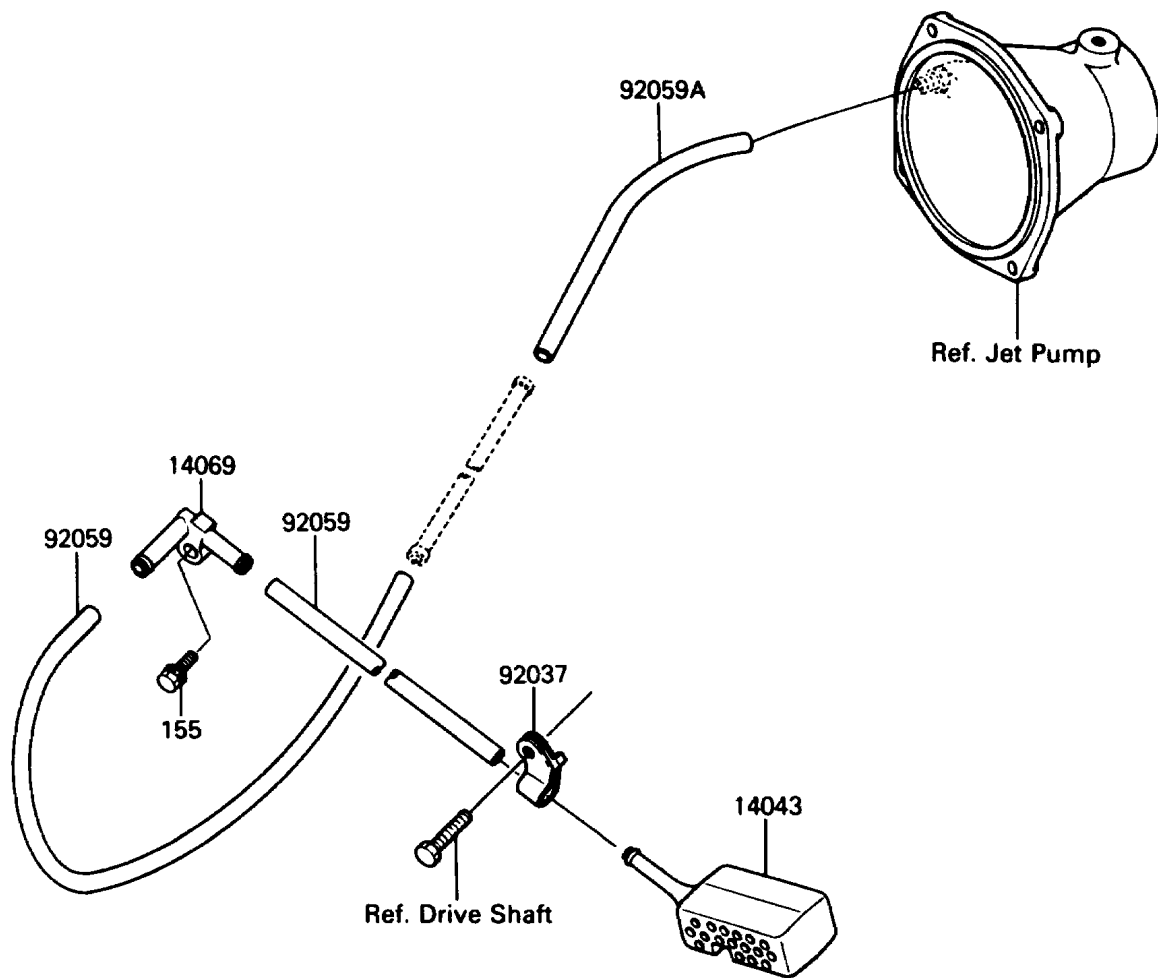

1988 JS300

PARTS DIAGRAM

Bilge System

F3145-0001

1988 JS300

PARTS LIST

Bilge System

Kawasaki

Let the Good Times Roll®

ITEM NAME

PART NUMBER

QUANTITY
