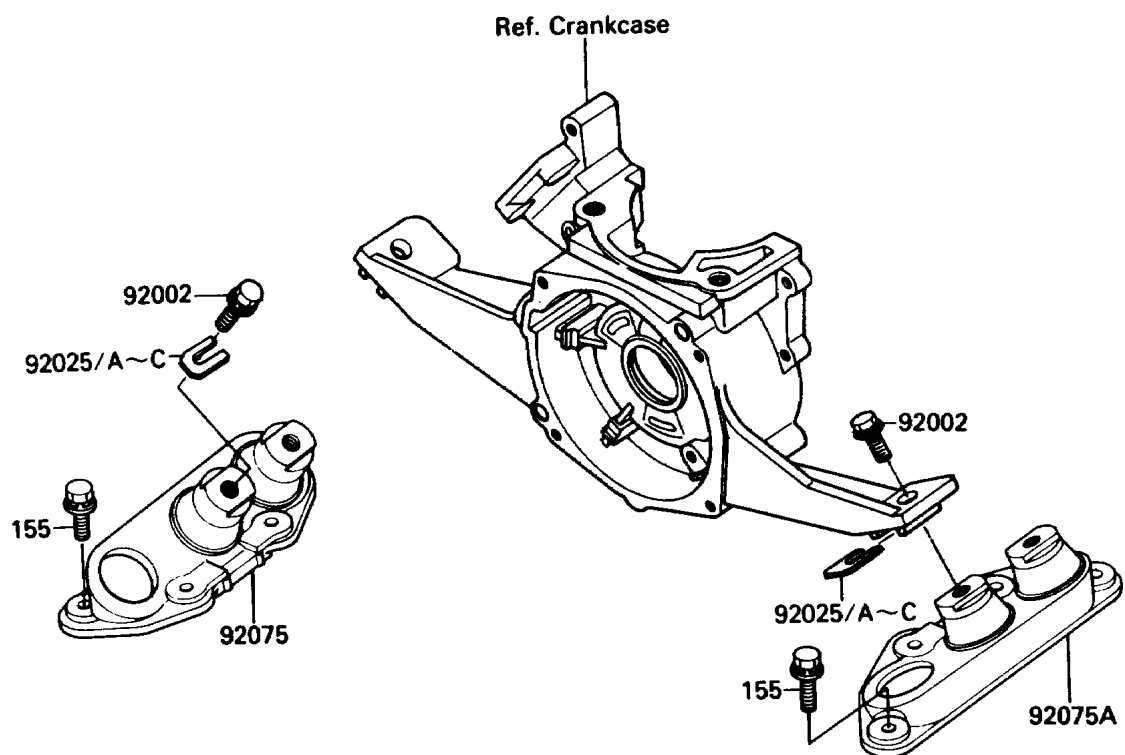

1988 JS300

PARTS DIAGRAM

Engine Mount

Kawasaki

Let the Good Times Roll®

F3144-0001

1988 JS300

PARTS LIST

Engine Mount

Kawasaki

Let the Good Times Roll®

ITEM NAME

PART NUMBER

QUANTITY
