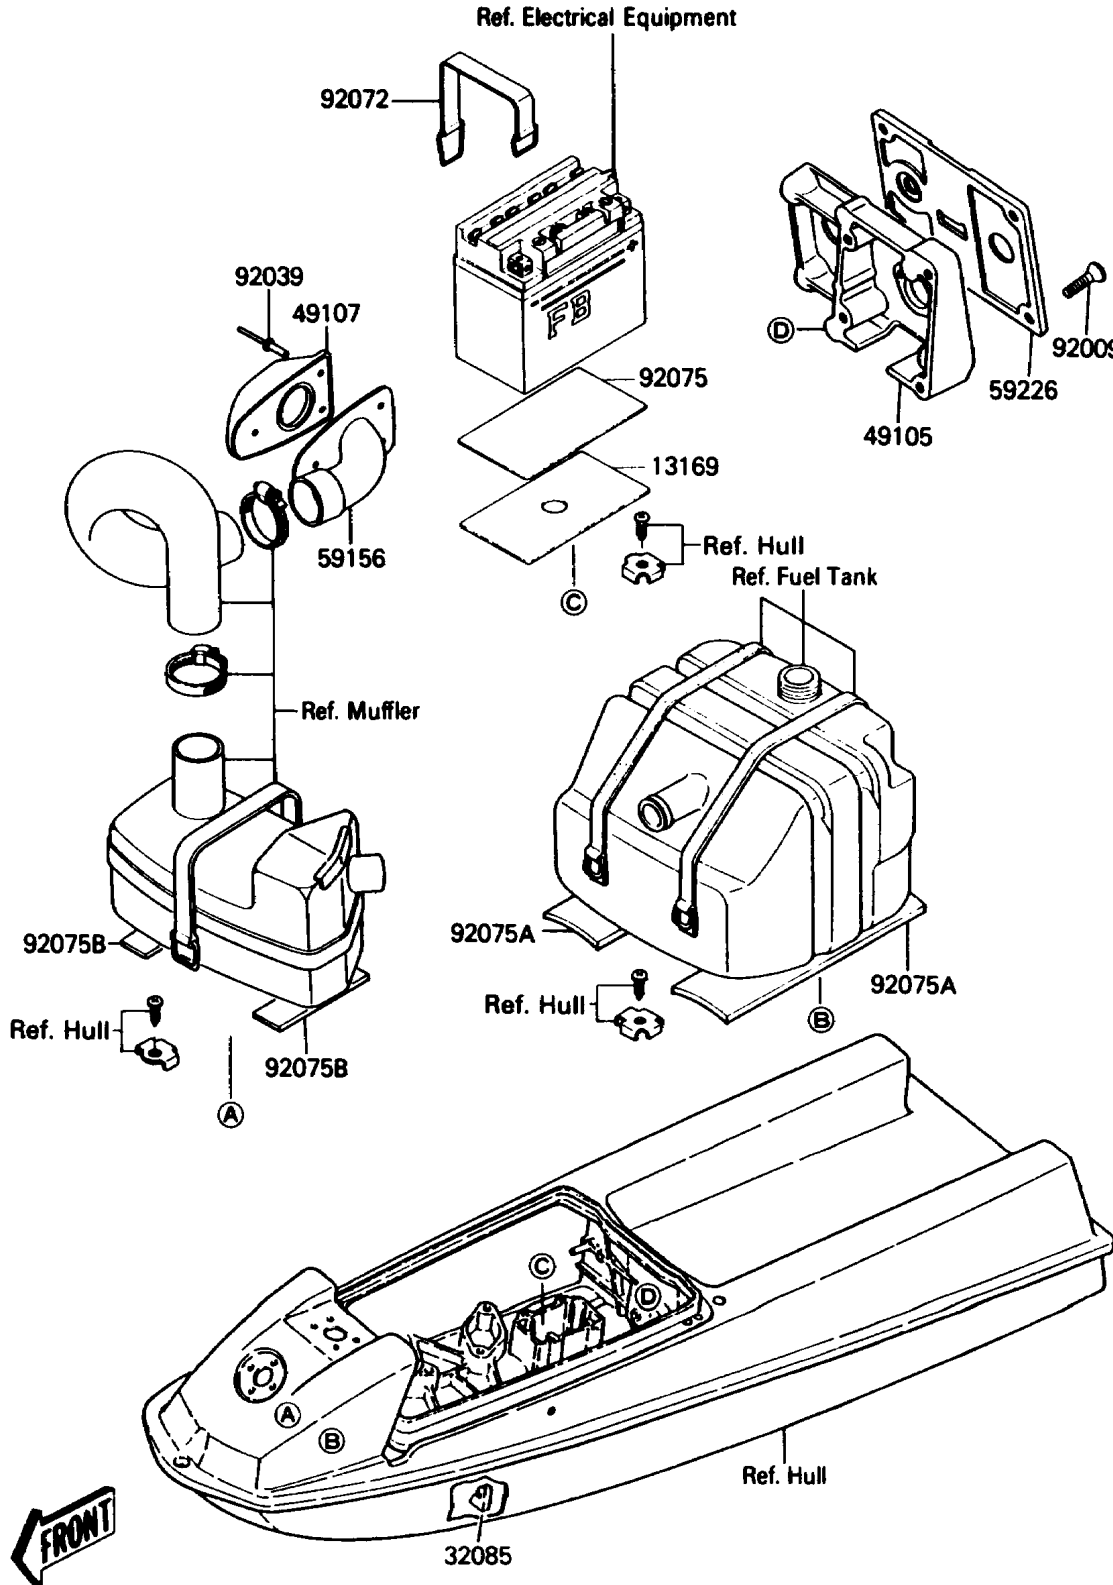

1988 JS300

PARTS DIAGRAM

Hull Fittings

F3143-0001

1988 JS300

PARTS LIST

Hull Fittings

Kawasaki

Let the Good Times Roll®

ITEM NAME

PART NUMBER

QUANTITY
