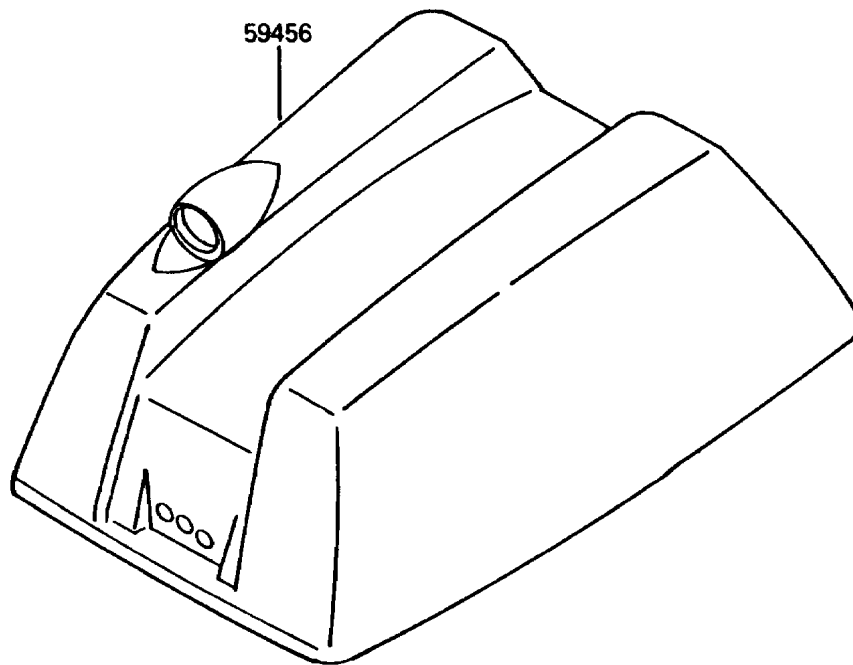

1988 JS300

PARTS DIAGRAM

Engine Hood

F3142-0001

1988 JS300

PARTS LIST

Engine Hood

Kawasaki

Let the Good Times Roll®

ITEM NAME

PART NUMBER

QUANTITY
