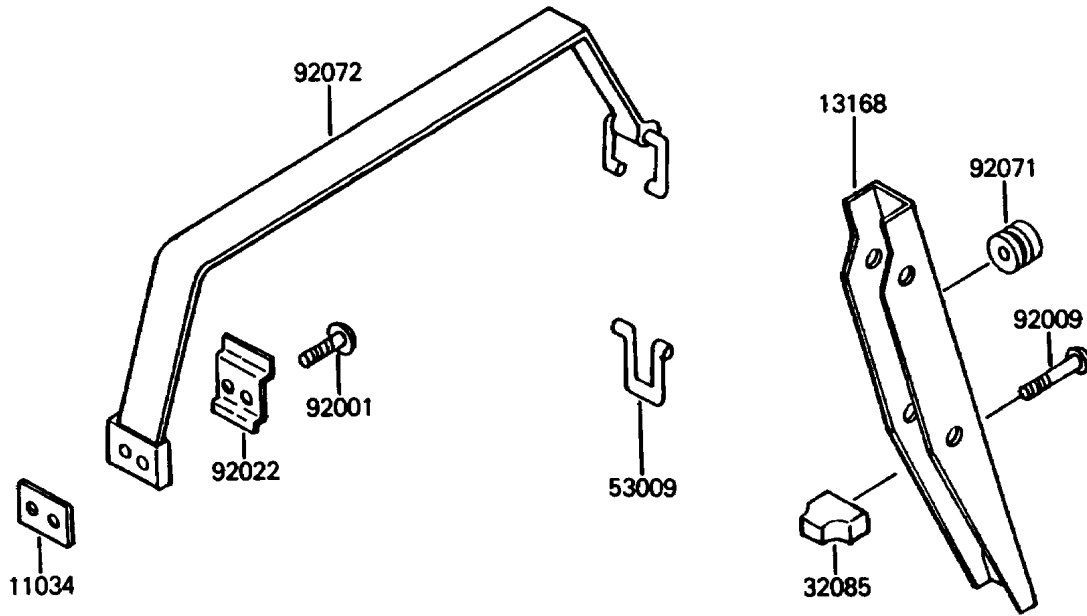

1988 JS300

PARTS DIAGRAM

Engine Hood

F3142-0001

1988 JS300

PARTS LIST

Engine Hood

Kawasaki

Let the Good Times Roll®

ITEM NAME

PART NUMBER

QUANTITY
