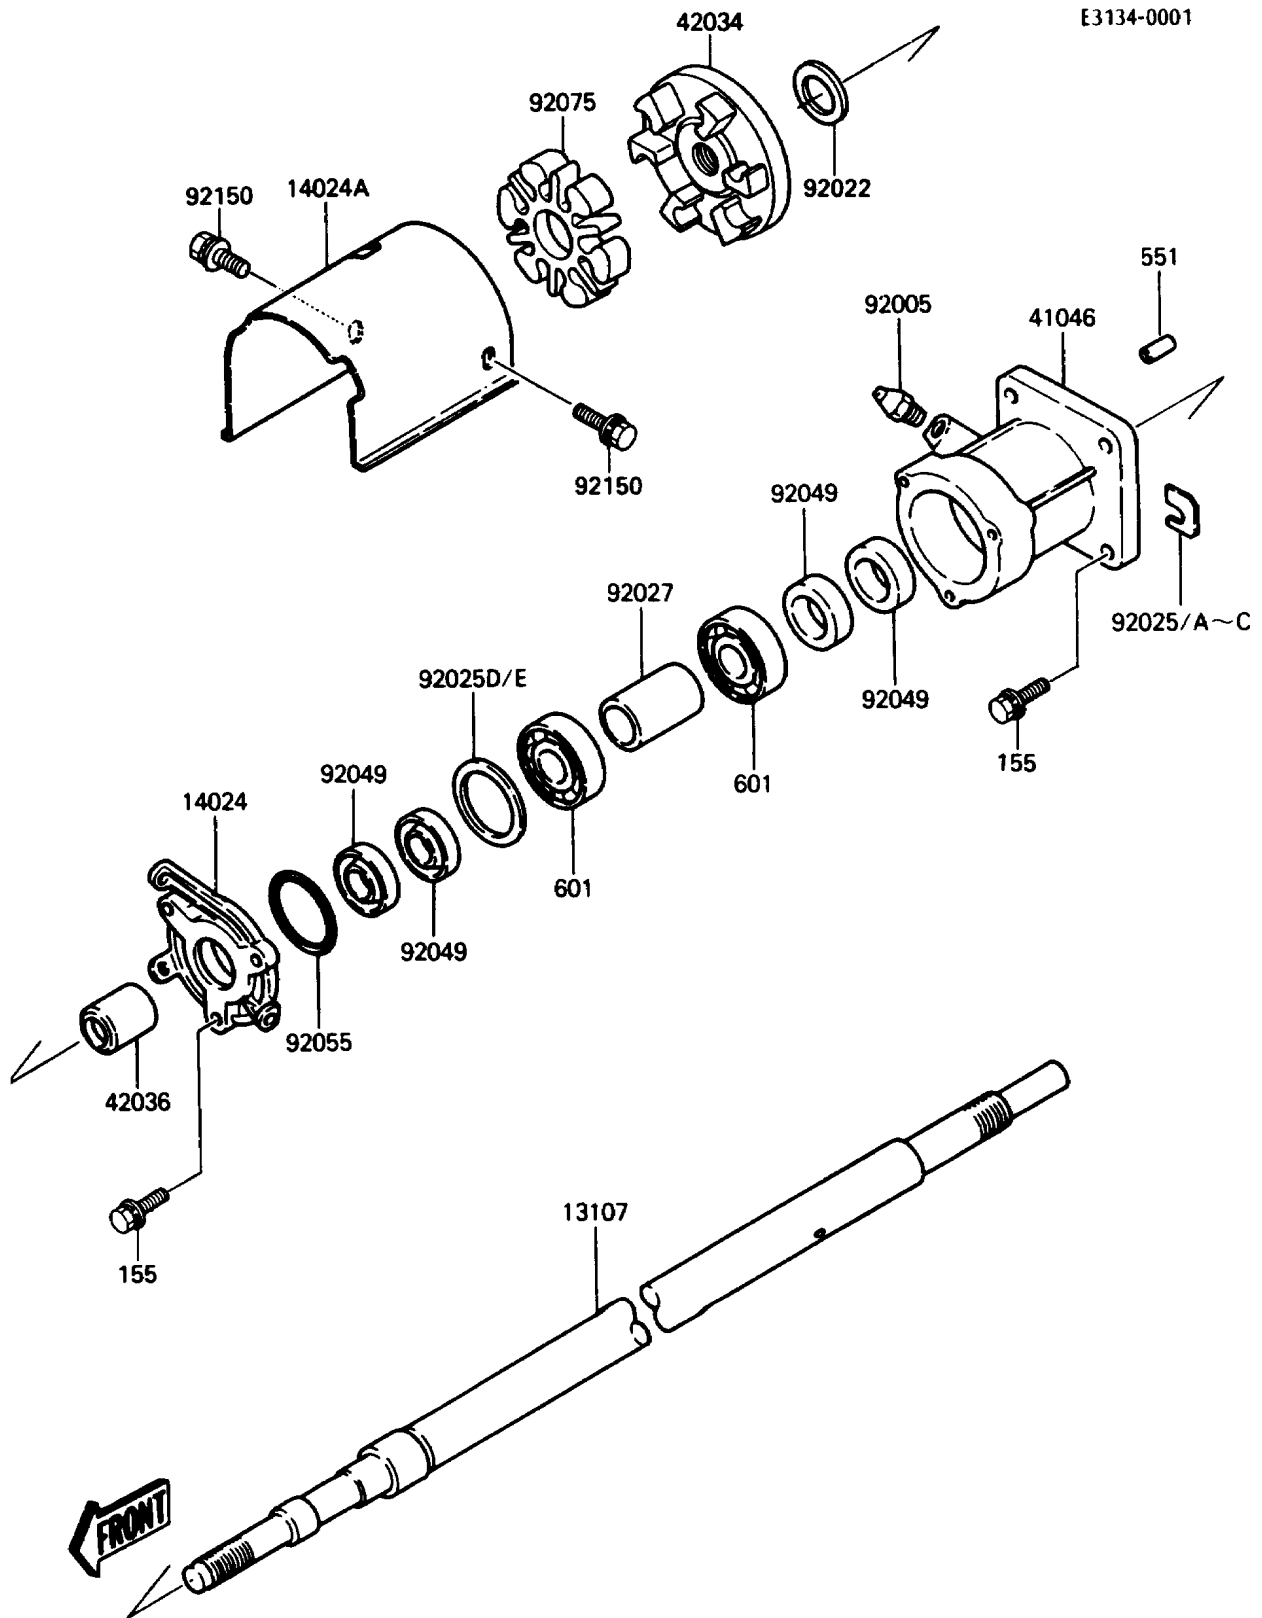

1988 JS300

PARTS DIAGRAM

Drive Shaft

1988 JS300

PARTS LIST

Drive Shaft

Kawasaki

Let the Good Times Roll®

ITEM NAME

PART NUMBER

QUANTITY
